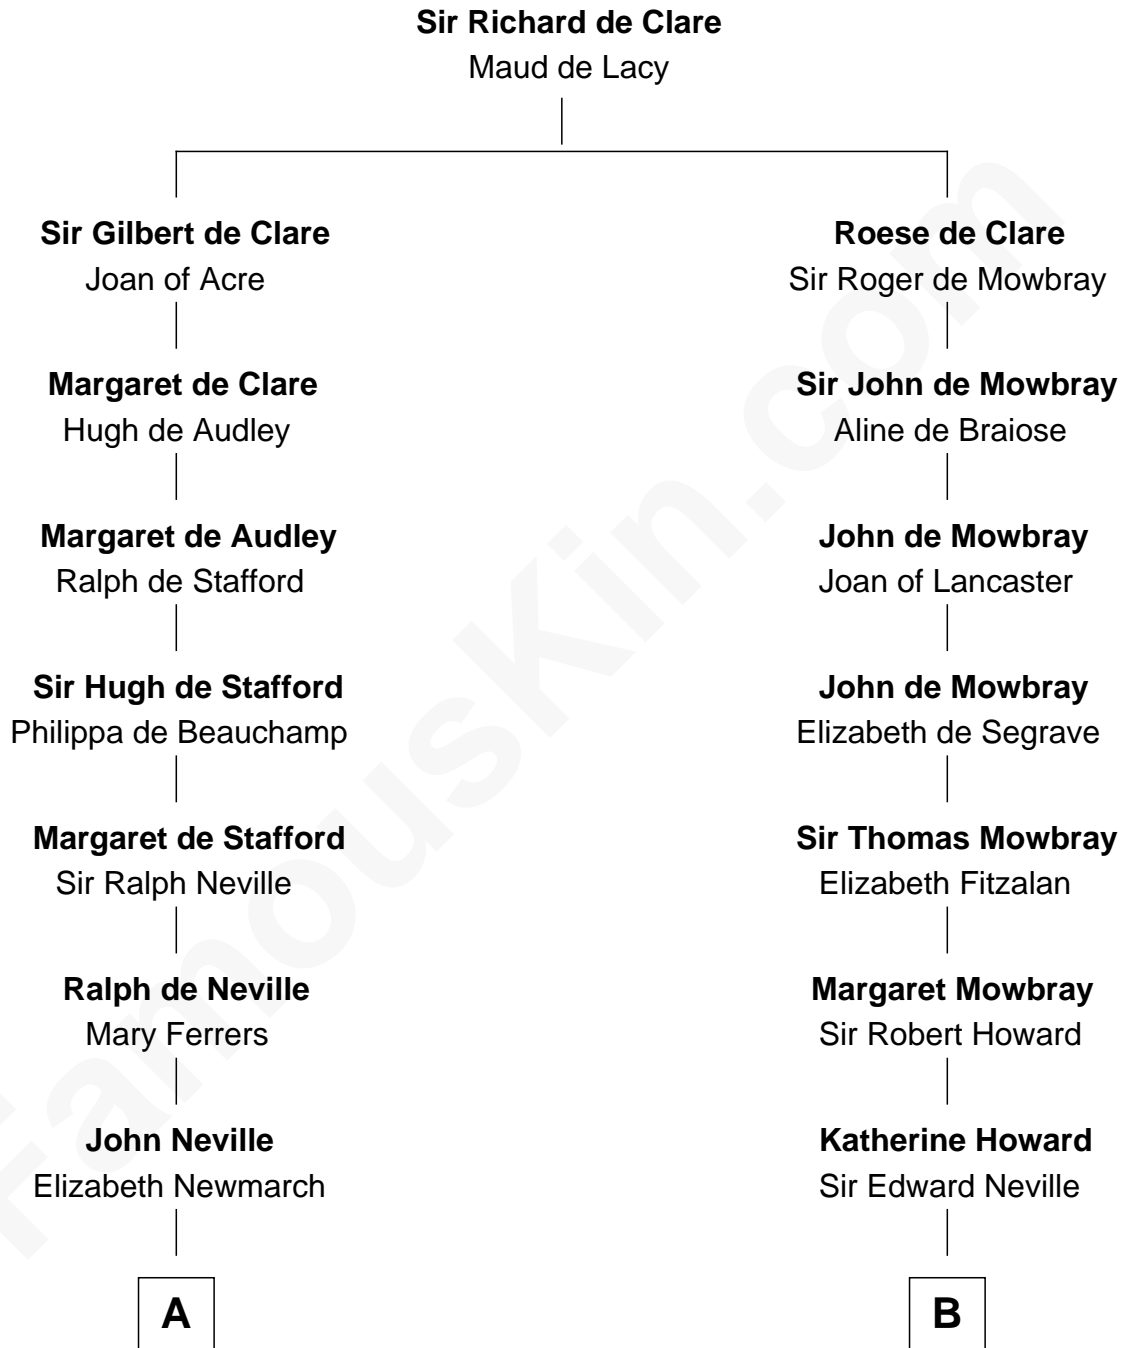

## Relationship Chart of

**Charles A. Pillsbury**

*Co-Founder of C.A. Pillsbury Co.*

17th cousin 4 times removed of

**Thomas Jefferson**

*3rd U.S. President and Signer of the Declaration of Independence*

**C**

—  
**John Carleton**  
Hannah Platts

—  
**Moses Carleton**  
Margaret Sprake

—  
**Henry Carleton**  
Polly Greeley

—  
**Margaret Sprague Carleton**  
George Alfred Pillsbury

—  
**Charles A. Pillsbury**  
*Co-Founder of C.A. Pillsbury Co.*