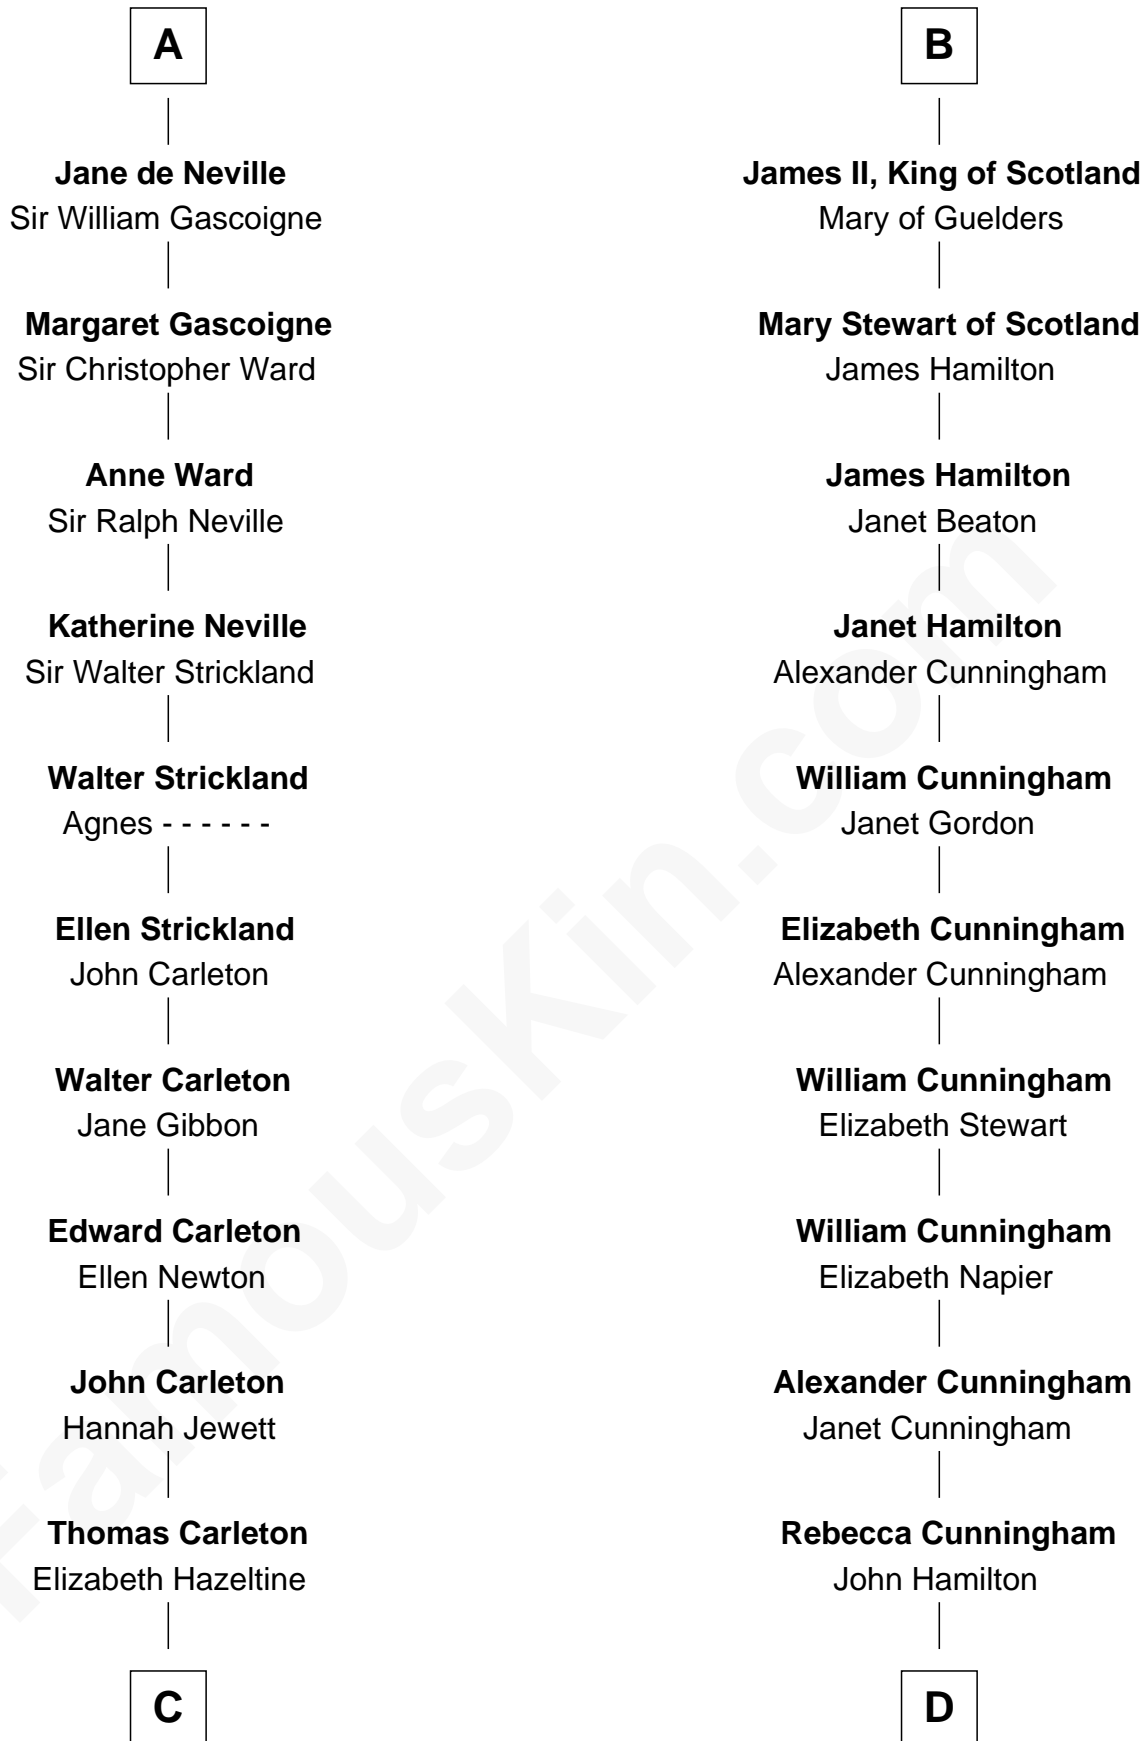

# FamousKin.com Relationship Chart of

**Charles A. Pillsbury**

*Co-Founder of C.A. Pillsbury Co.*

19th cousin 2 times removed of

**Alexander Hamilton**

*1st U.S. Secretary of the Treasury*

**Alan la Zouche**

Ellen de Quincy

**C**

**John Carleton**  
Hannah Platts

**Moses Carleton**  
Margaret Sprake

**Henry Carleton**  
Polly Greeley

**Margaret Sprague Carleton**  
George Alfred Pillsbury

**Charles A. Pillsbury**  
*Co-Founder of C.A. Pillsbury Co.*

**D**

**Alexander Hamilton**  
Elizabeth Pollock

**James A. Hamilton**  
Rachel Fawcett

**Alexander Hamilton**  
*1st U.S. Secretary of the Treasury*

FamousKin.com