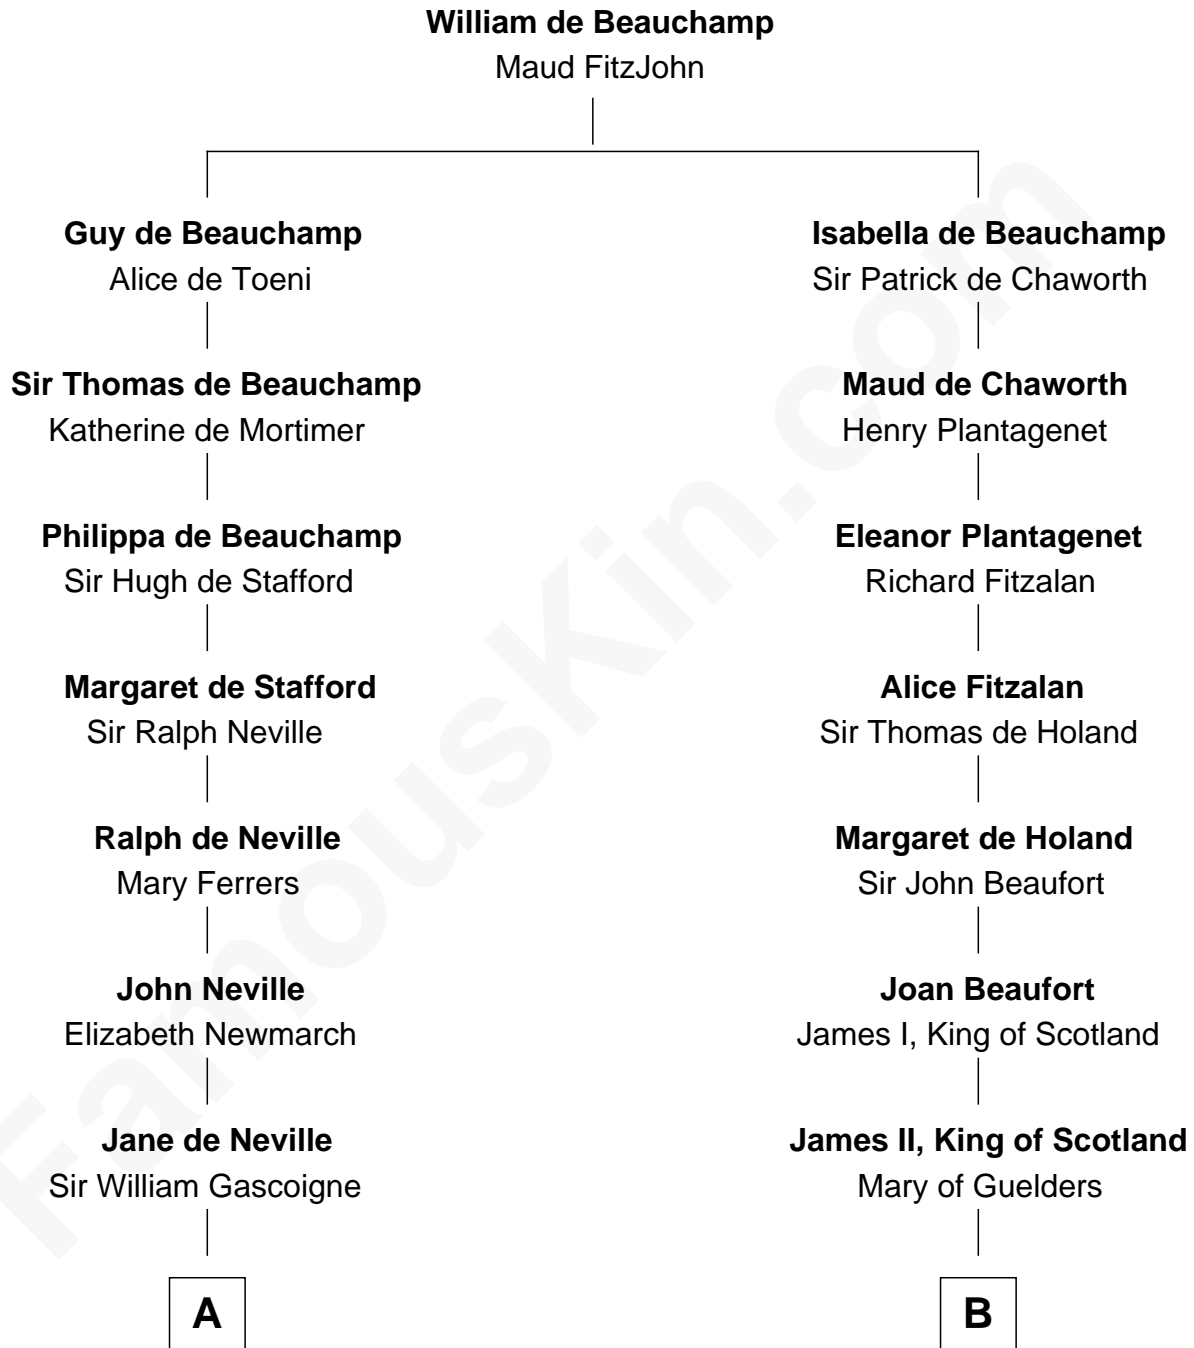

FamousKin.com

Relationship Chart of

Charles A. Pillsbury

Co-Founder of C.A. Pillsbury Co.

18th cousin 2 times removed of

Alexander Hamilton

1st U.S. Secretary of the Treasury

C

Moses Carleton
Margaret Sprake

Henry Carleton
Polly Greeley

Margaret Sprague Carleton
George Alfred Pillsbury

Charles A. Pillsbury
Co-Founder of C.A. Pillsbury Co.

D

James A. Hamilton
Rachel Fawcett

Alexander Hamilton
1st U.S. Secretary of the Treasury