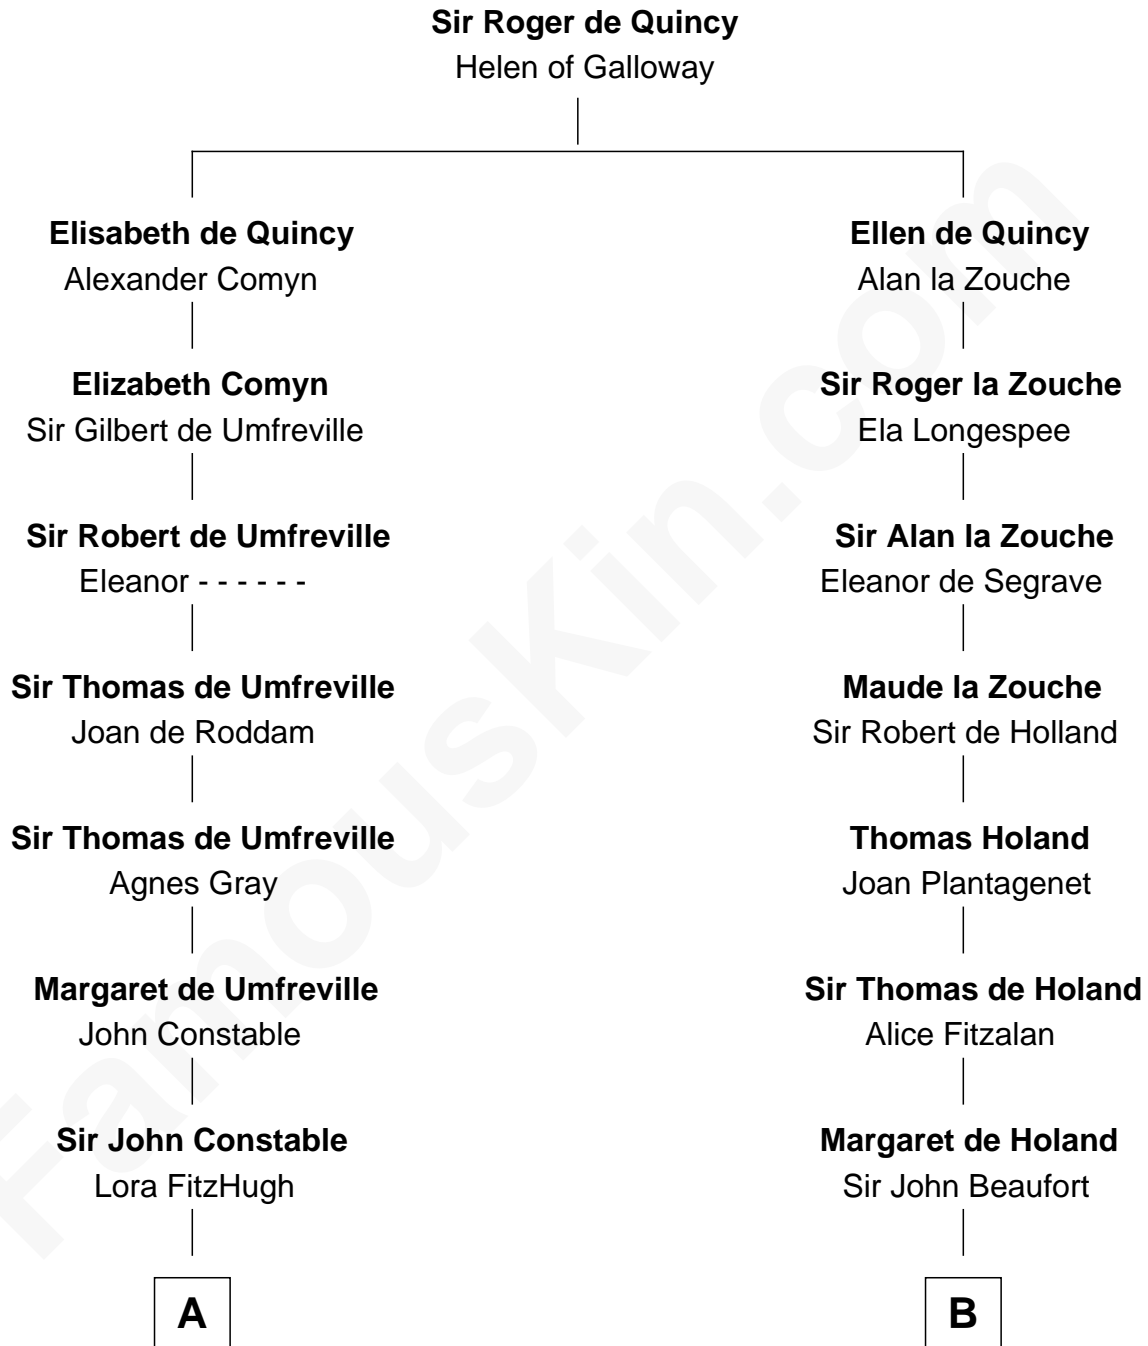

# FamousKin.com Relationship Chart of

**Charles A. Pillsbury**

*Co-Founder of C.A. Pillsbury Co.*

19th cousin 1 time removed of

**Alexander Hamilton**

*1st U.S. Secretary of the Treasury*

**C**

**Henry Carleton**

Polly Greeley

**Margaret Sprague Carleton**

George Alfred Pillsbury

**Charles A. Pillsbury**

*Co-Founder of C.A. Pillsbury Co.*

**D**

**Rebecca Cunningham**

John Hamilton