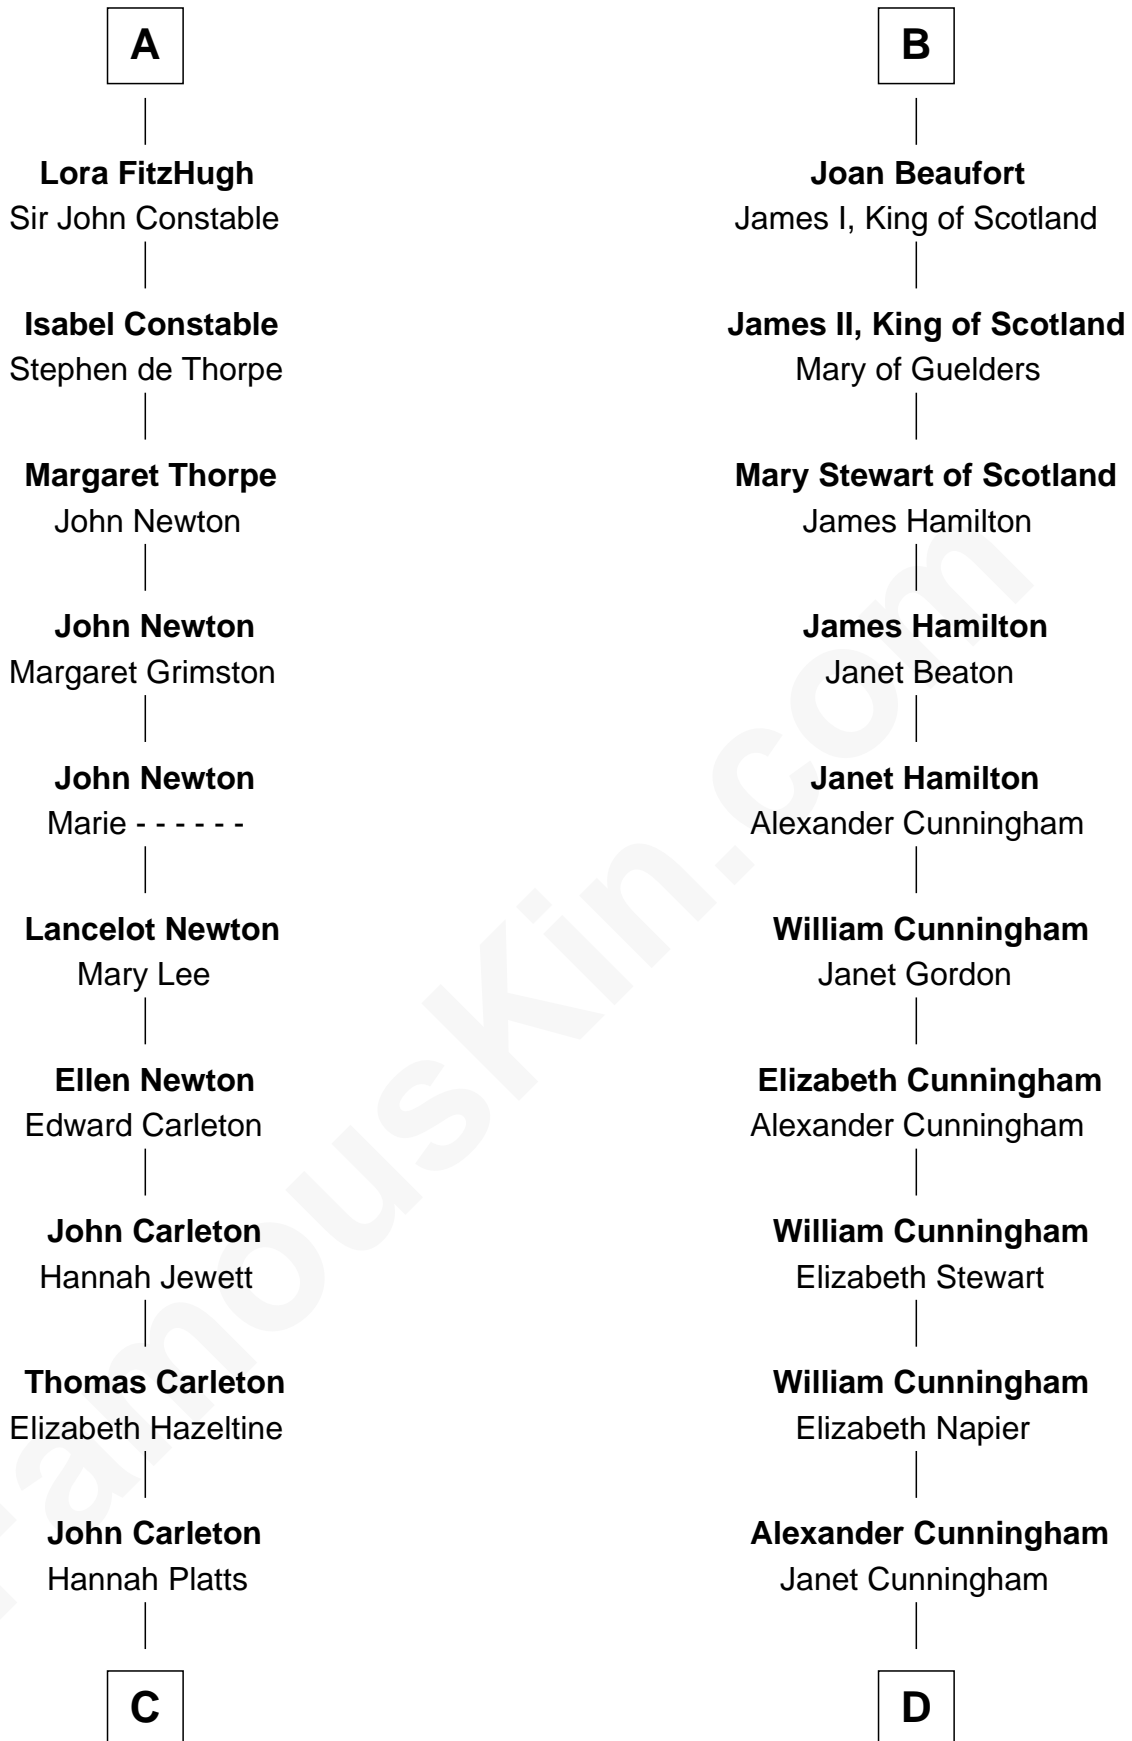

## Relationship Chart of

**Charles A. Pillsbury**

*Co-Founder of C.A. Pillsbury Co.*

20th cousin of

**Alexander Hamilton**

*1st U.S. Secretary of the Treasury*

**Sir William Longespee**

Ela of Salisbury

**C**

**Moses Carleton**  
Margaret Sprake

**Henry Carleton**  
Polly Greeley

**Margaret Sprague Carleton**  
George Alfred Pillsbury

**Charles A. Pillsbury**  
*Co-Founder of C.A. Pillsbury Co.*

**D**

**Rebecca Cunningham**  
John Hamilton