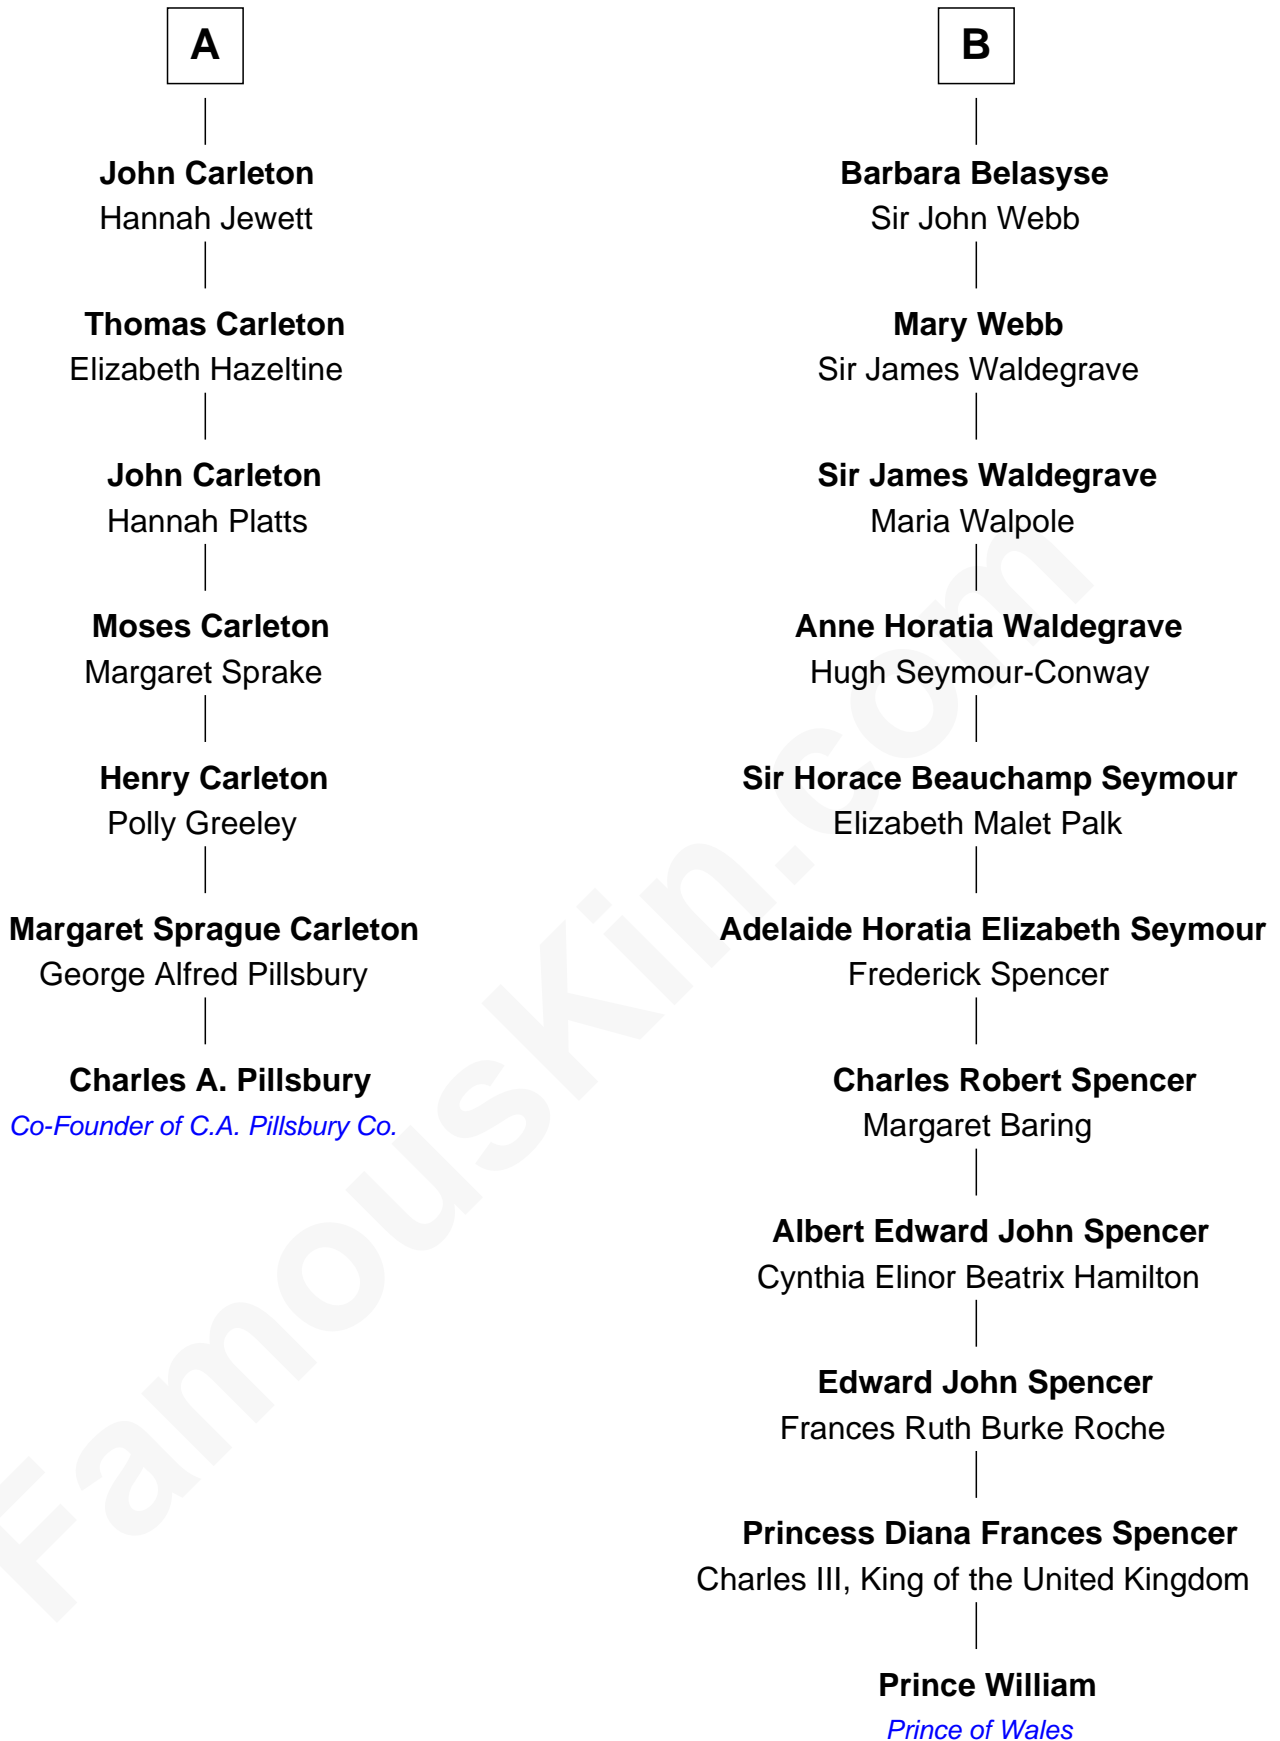

FamousKin.com Relationship Chart of

Charles A. Pillsbury

Co-Founder of C.A. Pillsbury Co.

13th cousin 4 times removed of

Prince William

Prince of Wales

Sir William Gascoigne

Jane de Neville

Margaret Gascoigne

Sir Christopher Ward

Anne Ward

Sir Ralph Neville

Katherine Neville

Sir Walter Strickland

Walter Strickland

Agnes - - - - -

Ellen Strickland

John Carleton

Walter Carleton

Jane Gibbon

Edward Carleton

Ellen Newton

A

Sir William Gascoigne

Ursula Fairfax

Sir Thomas Belasyse

Barbara Cholmley

John Belasyse

Lady Anne Paulet

B

William photo by [InSapphoWeTrust](#) [\(CC BY-SA 2.0\)](#)