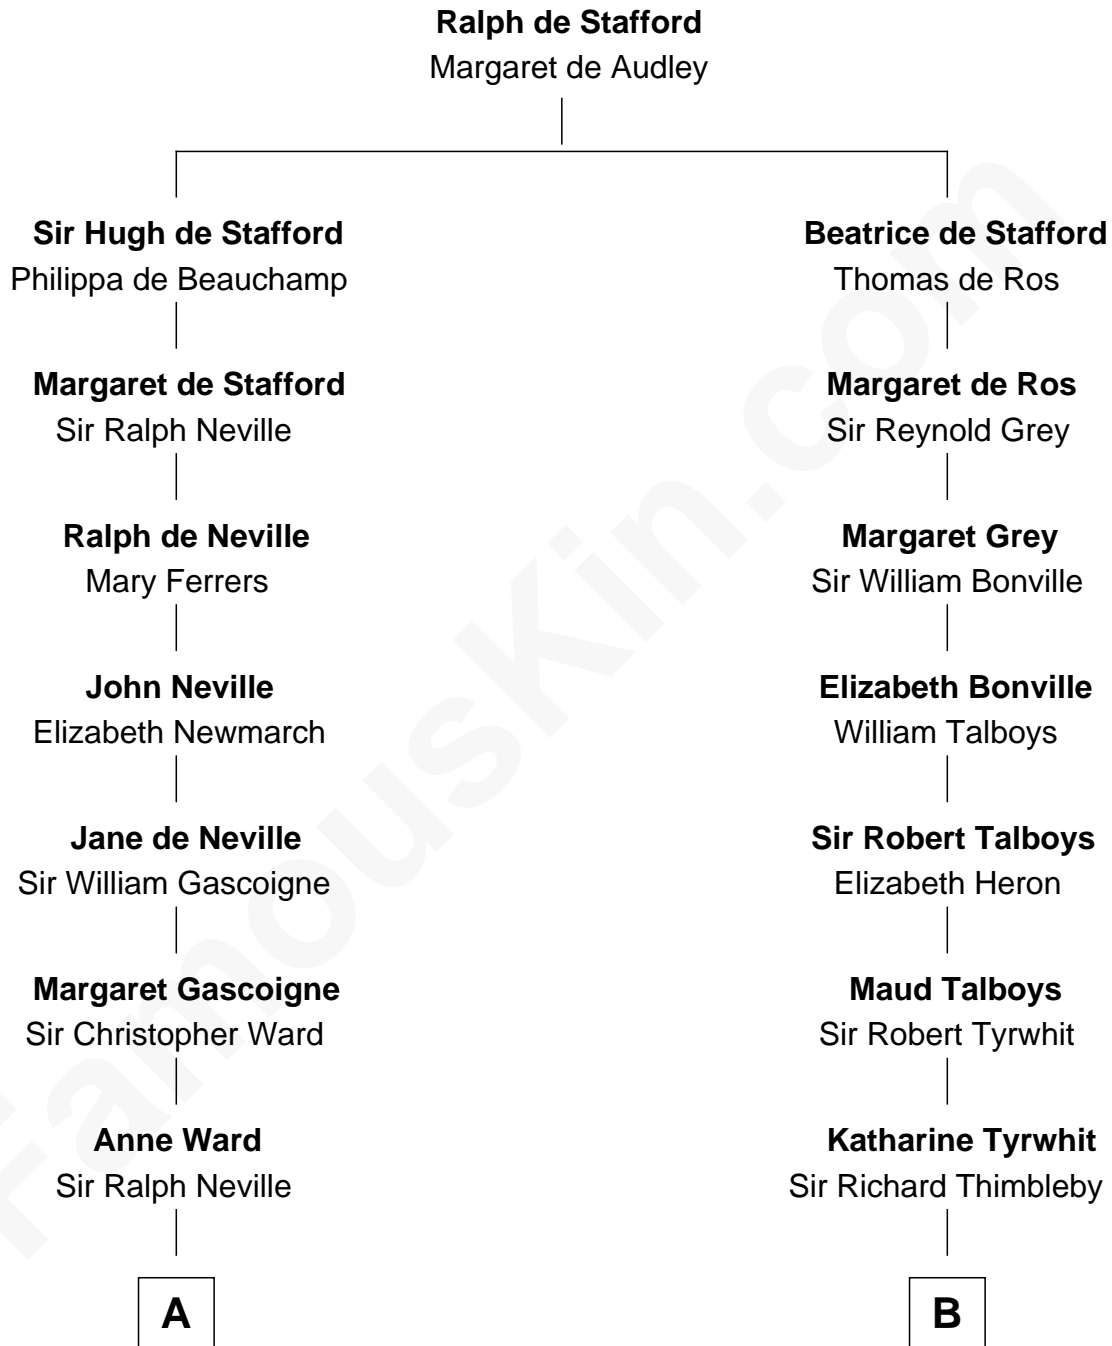

## Relationship Chart of

**Charles A. Pillsbury**

*Co-Founder of C.A. Pillsbury Co.*

**16th cousin 2 times removed of**

**William Rufus Day**

*36th U.S. Secretary of State*

C

—  
**Margaret Sprague Carleton**