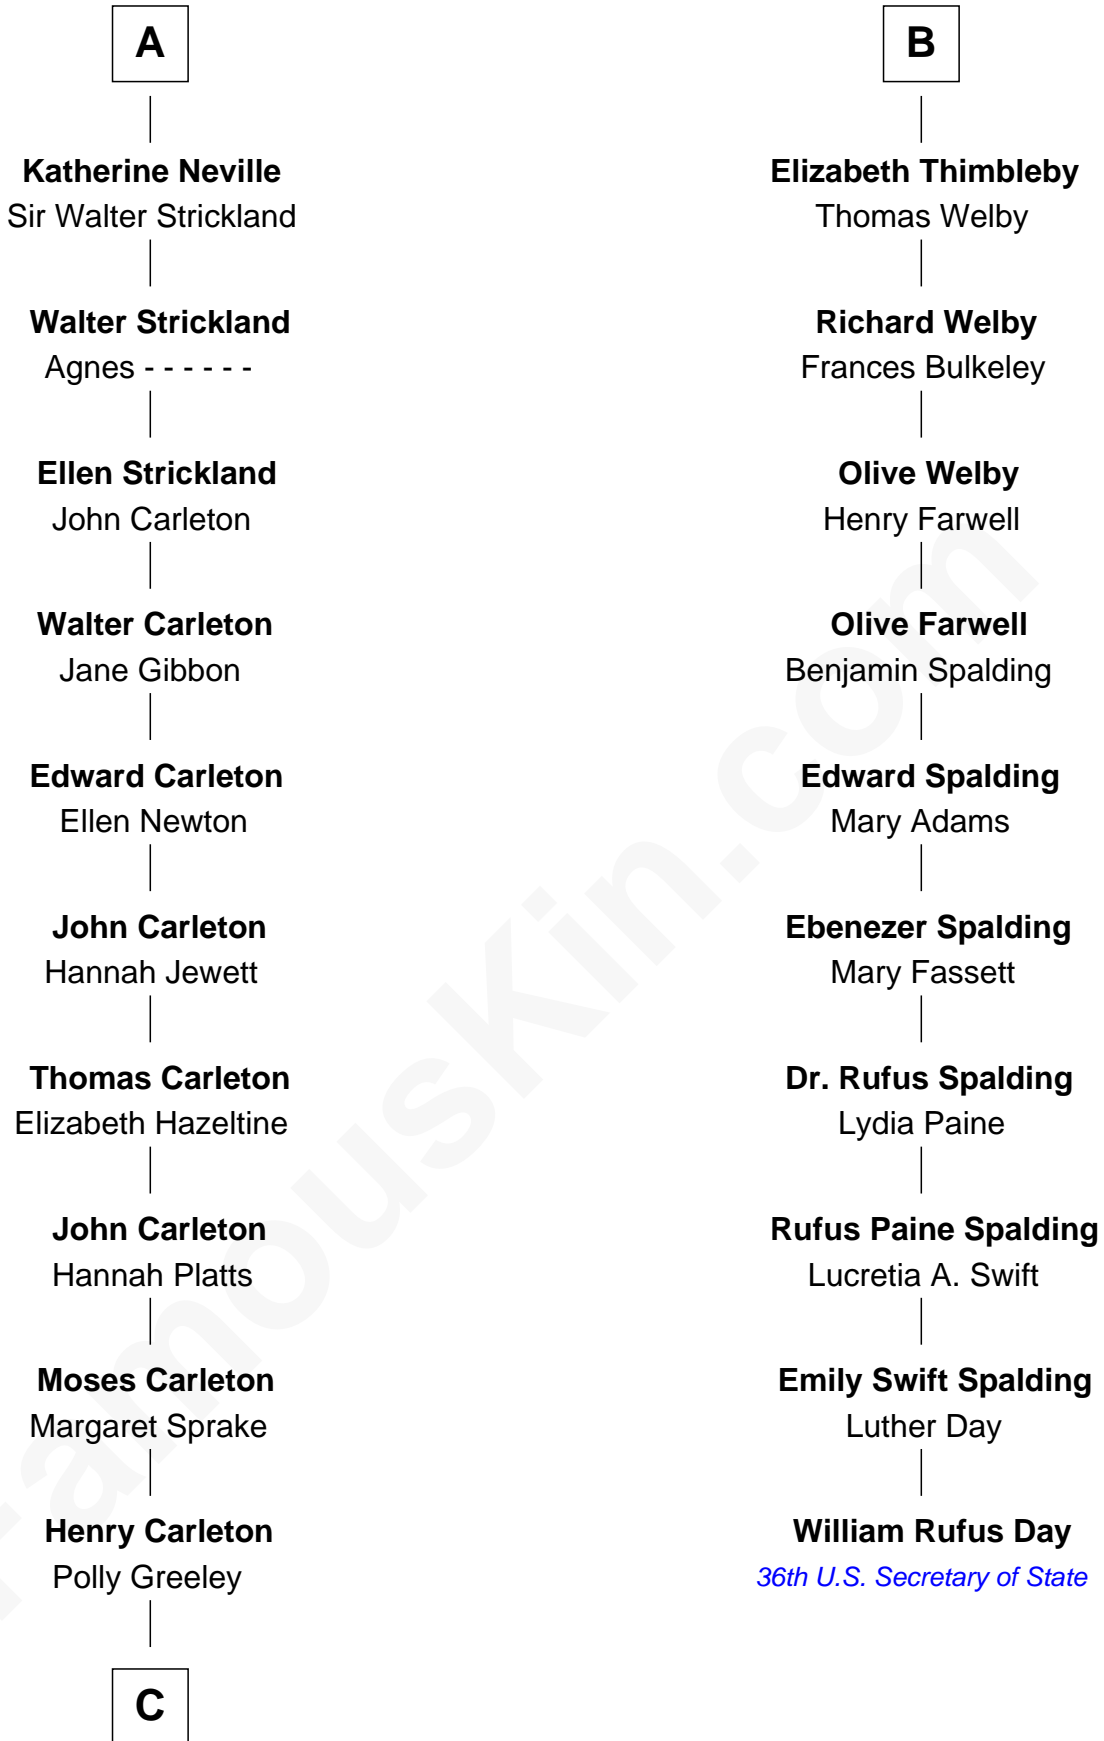

## Relationship Chart of

**Charles A. Pillsbury**

*Co-Founder of C.A. Pillsbury Co.*

**16th cousin 2 times removed of**

**William Rufus Day**

*36th U.S. Secretary of State*

C

—  
**Margaret Sprague Carleton**