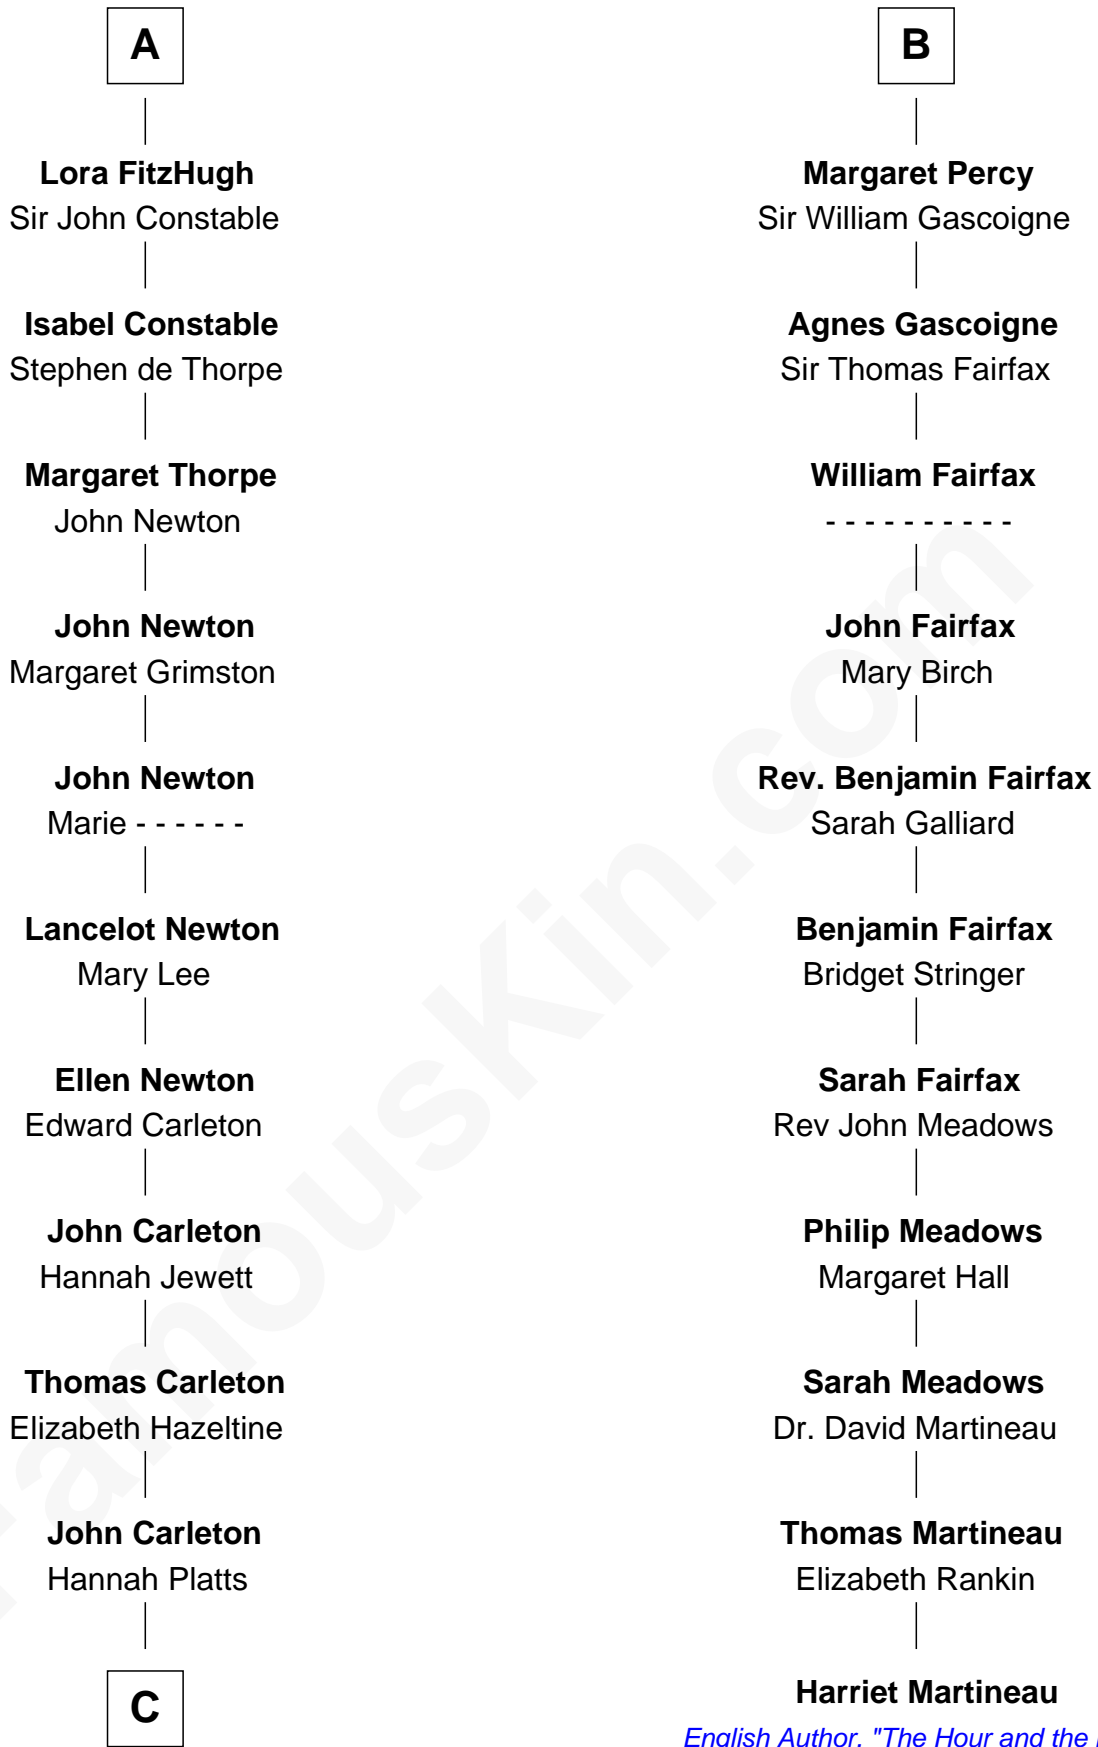

# FamousKin.com Relationship Chart of

**Charles A. Pillsbury**

*Co-Founder of C.A. Pillsbury Co.*

17th cousin 3 times removed of

**Harriet Martineau**

*Author of The Hour and the Man*

**Sir Richard FitzRoy**

Rose de Dover

**Lora de Dover**  
Sir William Marmion

**Sir John Marmion**  
Isabel - - - - -

**Sir John Marmion**  
Maud de Furnival

**Avice Marmion**  
Sir John Grey

**Sir Robert Grey**  
Lora de St. Quintin

**Elizabeth Grey**  
Henry FitzHugh

**Sir William FitzHugh**  
Margery Willoughby

**A**

**Isabel de Dover**  
Sir Maurice de Berkeley

**Sir Thomas de Berkeley**  
Joan de Ferrers

**Sir Maurice de Berkeley**  
Eve la Zouche

**Thomas de Berkeley**  
Katherine de Clyvedon

**Sir John Berkeley**  
Elizabeth Betteshorne

**Eleanor Berkeley**  
Sir Richard Poynings

**Eleanor Poynings**  
Sir Henry Percy

**B**

**C**

—  
**Moses Carleton**  
Margaret Sprake