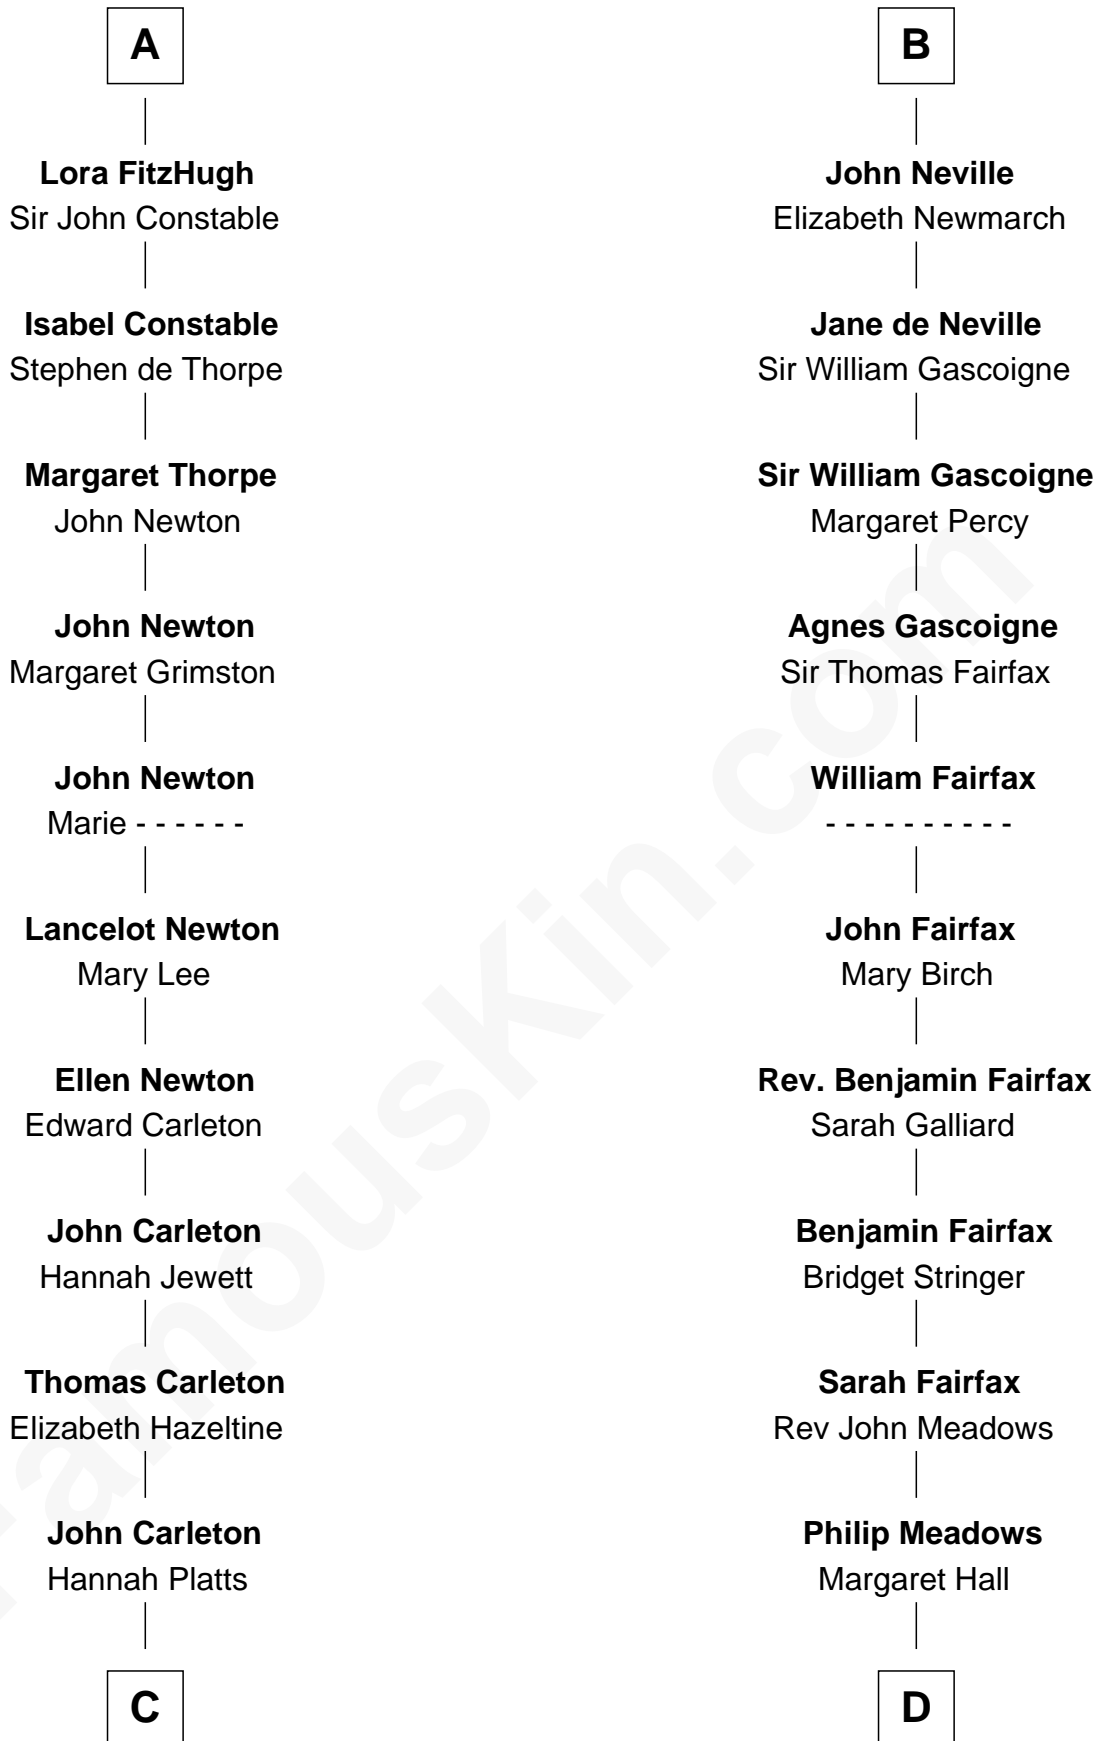

# FamousKin.com Relationship Chart of

**Charles A. Pillsbury**

*Co-Founder of C.A. Pillsbury Co.*

19th cousin 1 time removed of

**Harriet Martineau**

*Author of The Hour and the Man*

**Sir Roger de Somery**

**Margaret de Somery**

Ralph Basset

**Ralph Basset**

Hawise - - - - -

**Margaret Basset**

Edmund de Stafford

**Ralph de Stafford**

Margaret de Audley

**Sir Hugh de Stafford**

Philippa de Beauchamp

**Margaret de Stafford**

Sir Ralph Neville

**Ralph de Neville**

Mary Ferrers

**B**

**C**

**Moses Carleton**  
Margaret Sprake

**Henry Carleton**  
Polly Greeley

**Margaret Sprague Carleton**  
George Alfred Pillsbury

**Charles A. Pillsbury**  
*Co-Founder of C.A. Pillsbury Co.*

**D**

**Sarah Meadows**  
Dr. David Martineau