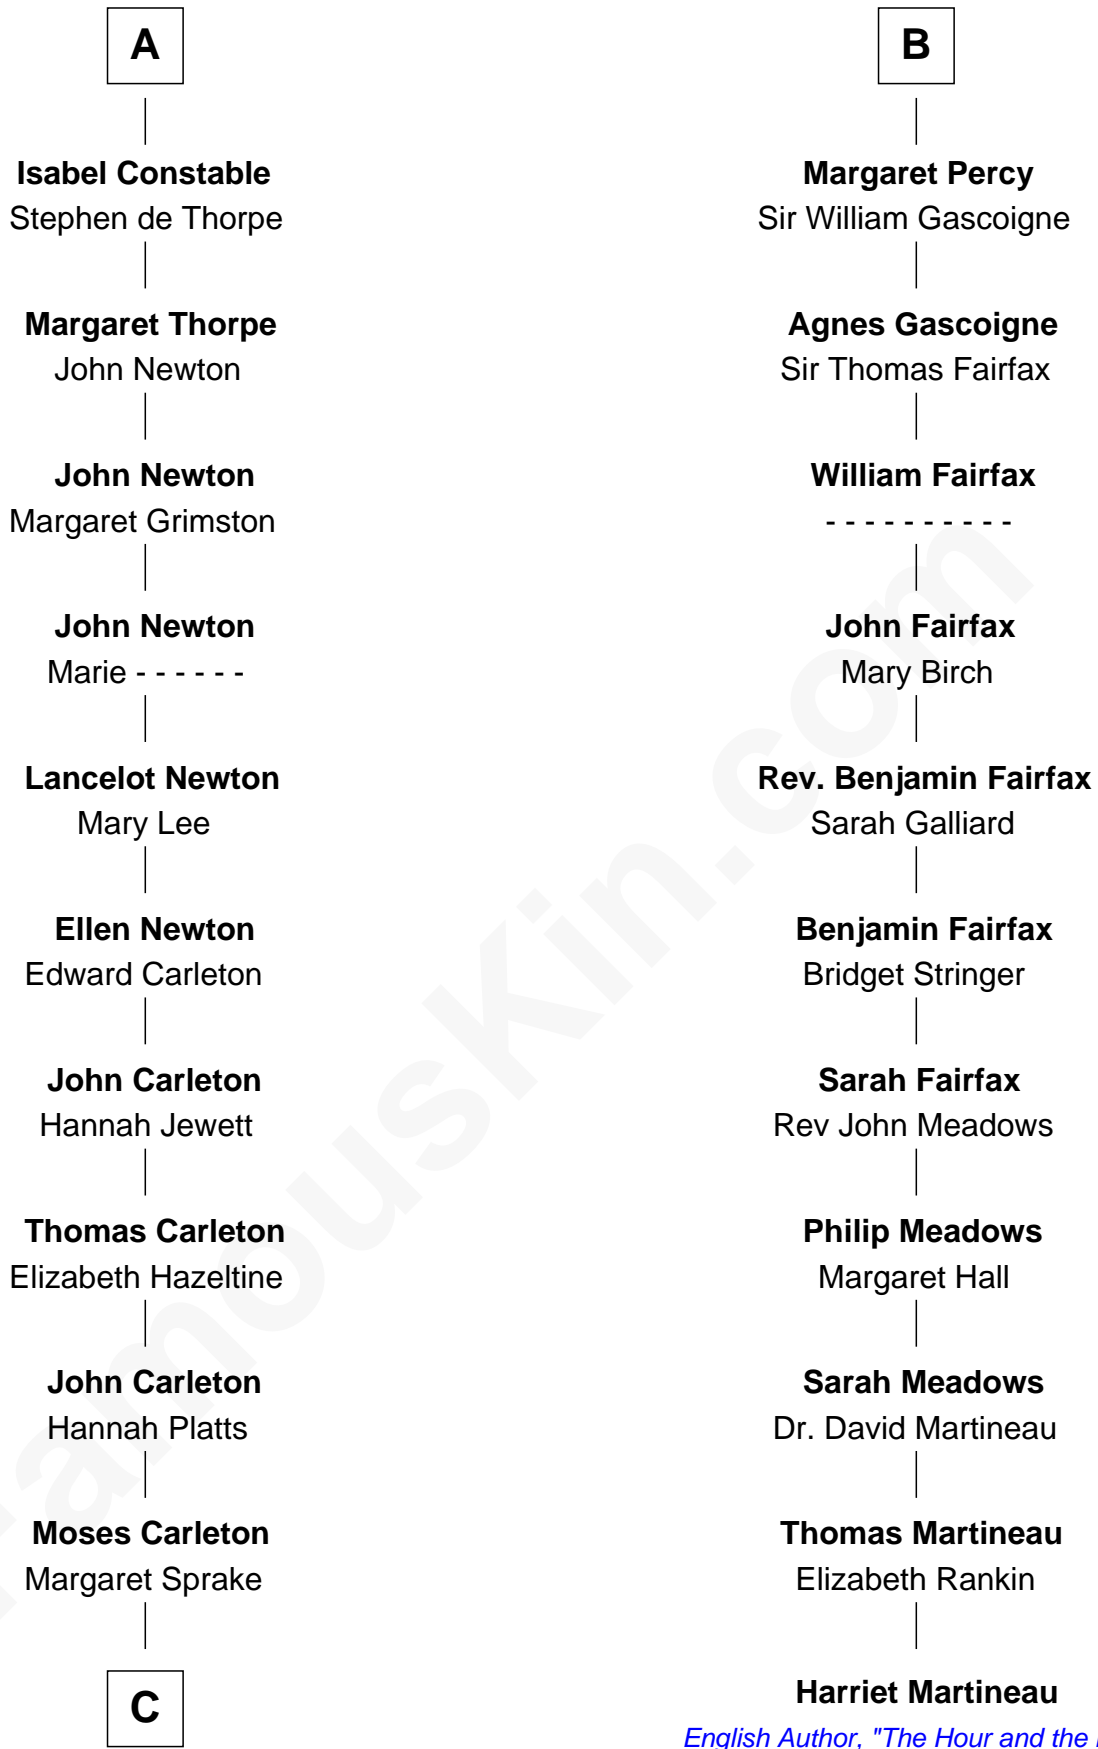

FamousKin.com

Relationship Chart of

Charles A. Pillsbury

Co-Founder of C.A. Pillsbury Co.

17th cousin 2 times removed of

Harriet Martineau

Author of *The Hour and the Man*

C

Henry Carleton

Polly Greeley

Margaret Sprague Carleton

George Alfred Pillsbury

Charles A. Pillsbury

Co-Founder of C.A. Pillsbury Co.

FamousKin.com