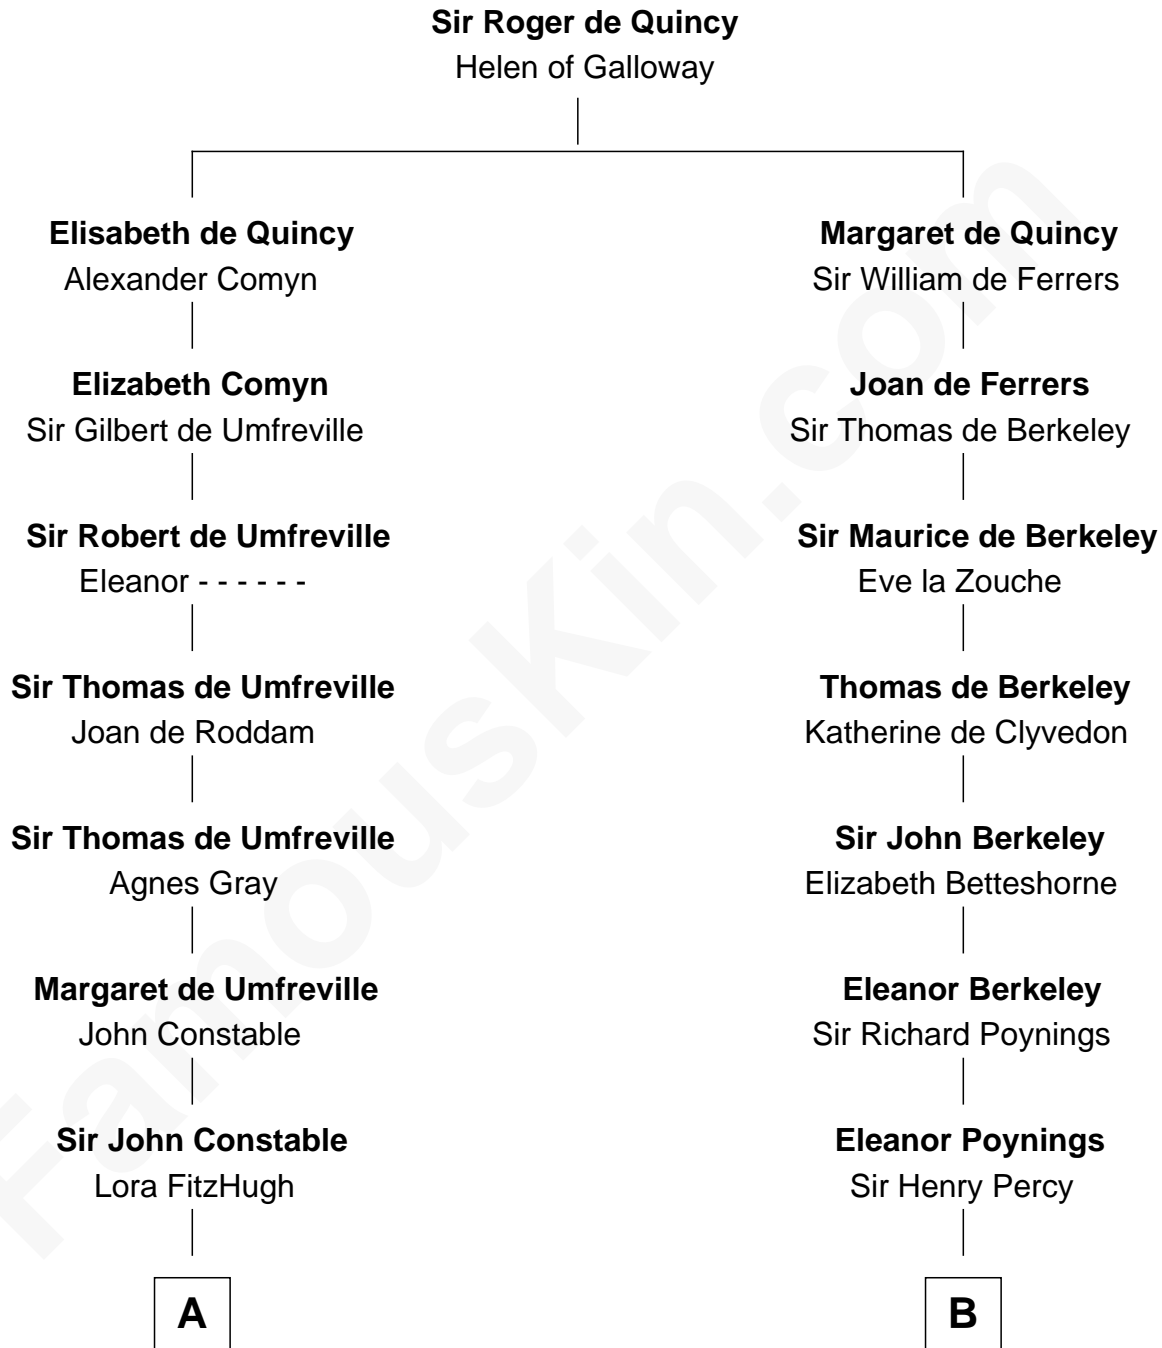

FamousKin.com

Relationship Chart of

Charles A. Pillsbury

Co-Founder of C.A. Pillsbury Co.

17th cousin 2 times removed of

Harriet Martineau

Author of *The Hour and the Man*

C