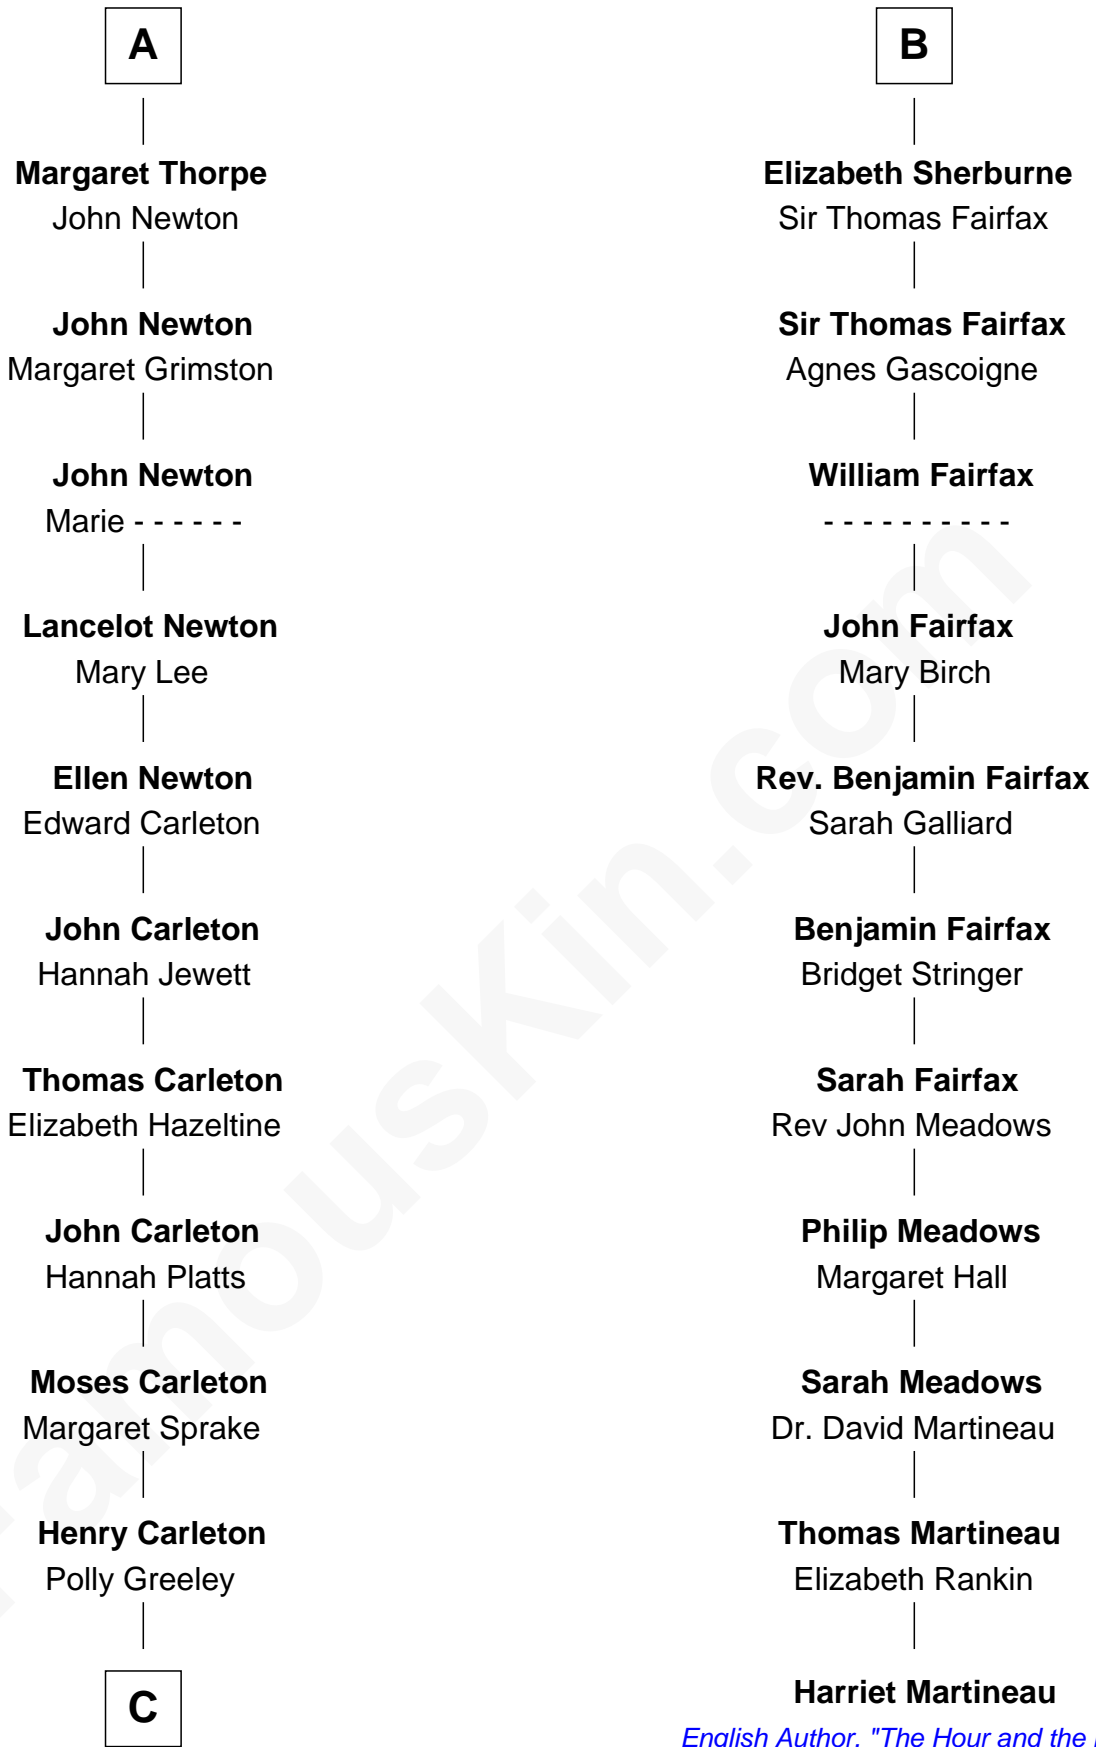

# FamousKin.com Relationship Chart of

**Charles A. Pillsbury**

*Co-Founder of C.A. Pillsbury Co.*

17th cousin 1 time removed of

**Harriet Martineau**

*Author of The Hour and the Man*

C

—  
**Margaret Sprague Carleton**

George Alfred Pillsbury

—  
**Charles A. Pillsbury**

*Co-Founder of C.A. Pillsbury Co.*

FamousKin.com