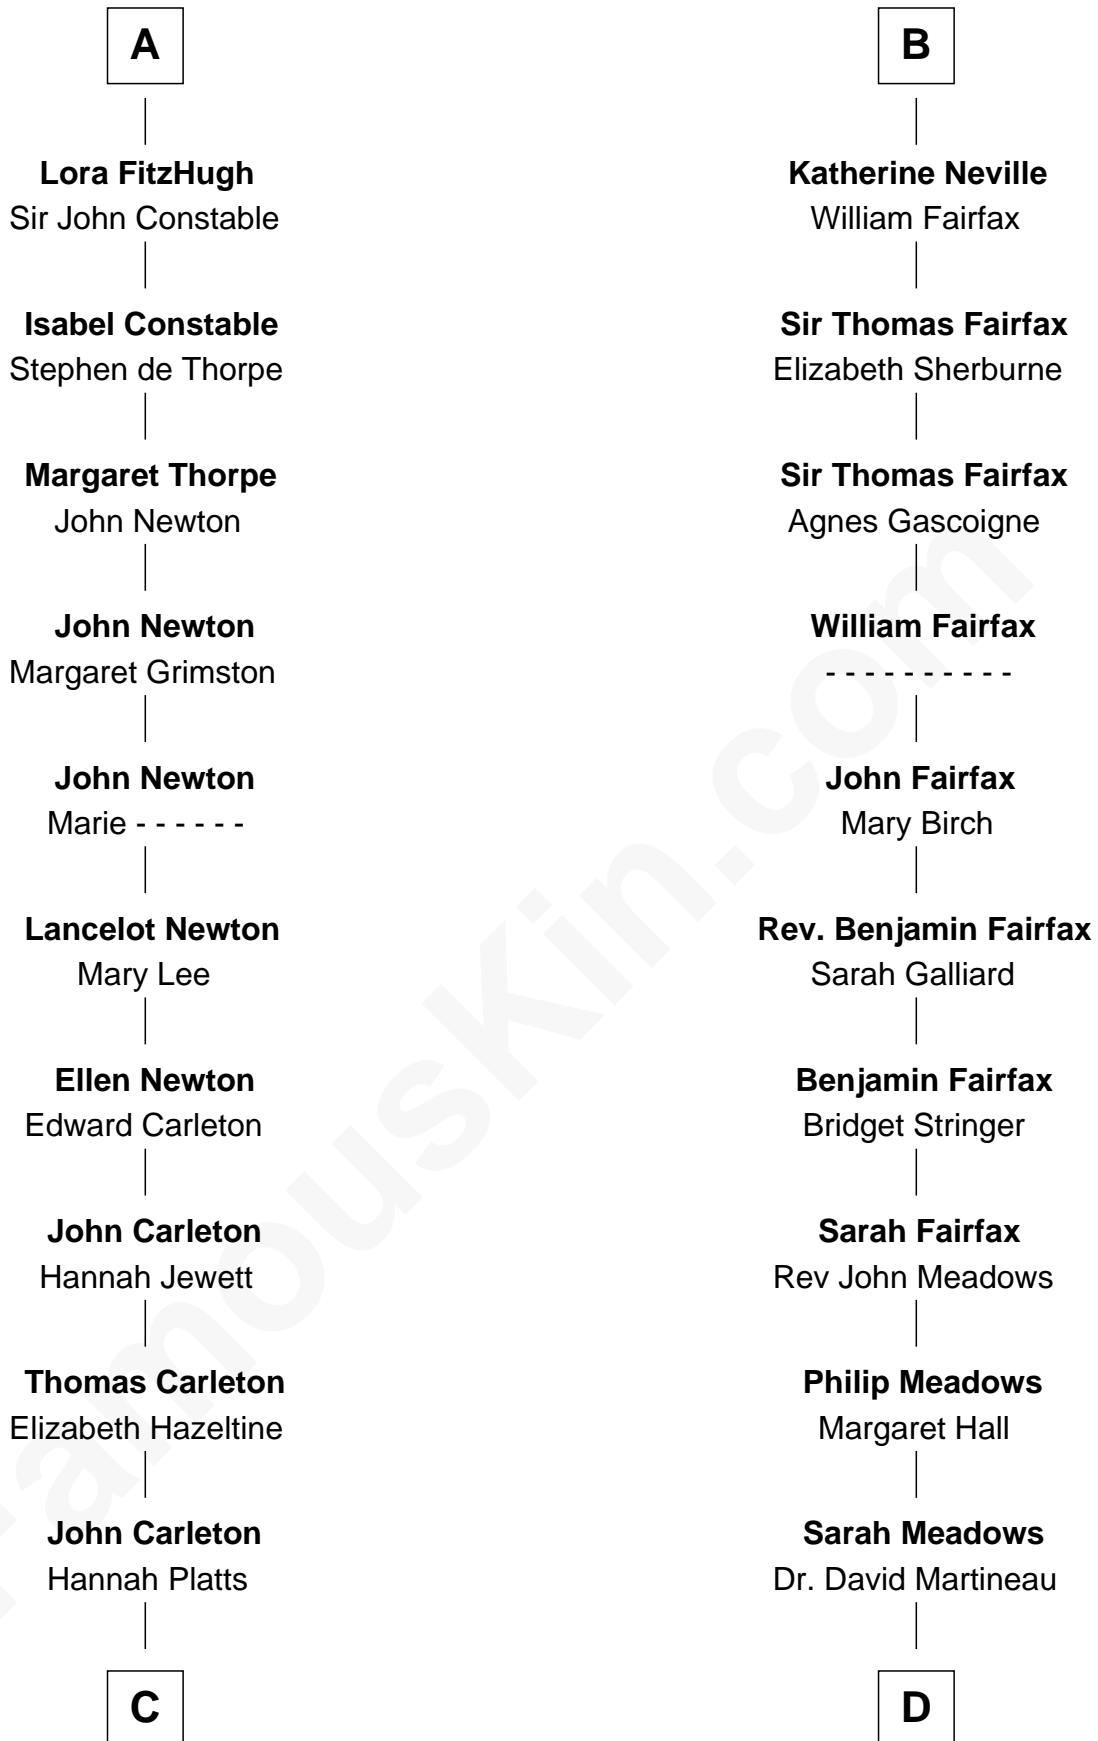

## Relationship Chart of

### Charles A. Pillsbury

Co-Founder of C.A. Pillsbury Co.

18th cousin 2 times removed of

**Harriet Martineau**

Author of *The Hour and the Man*

**Sir William Longespee**

Ela of Salisbury

**C**

**Moses Carleton**  
Margaret Sprake

**Henry Carleton**  
Polly Greeley

**Margaret Sprague Carleton**  
George Alfred Pillsbury

**Charles A. Pillsbury**  
*Co-Founder of C.A. Pillsbury Co.*

**D**

**Thomas Martineau**  
Elizabeth Rankin