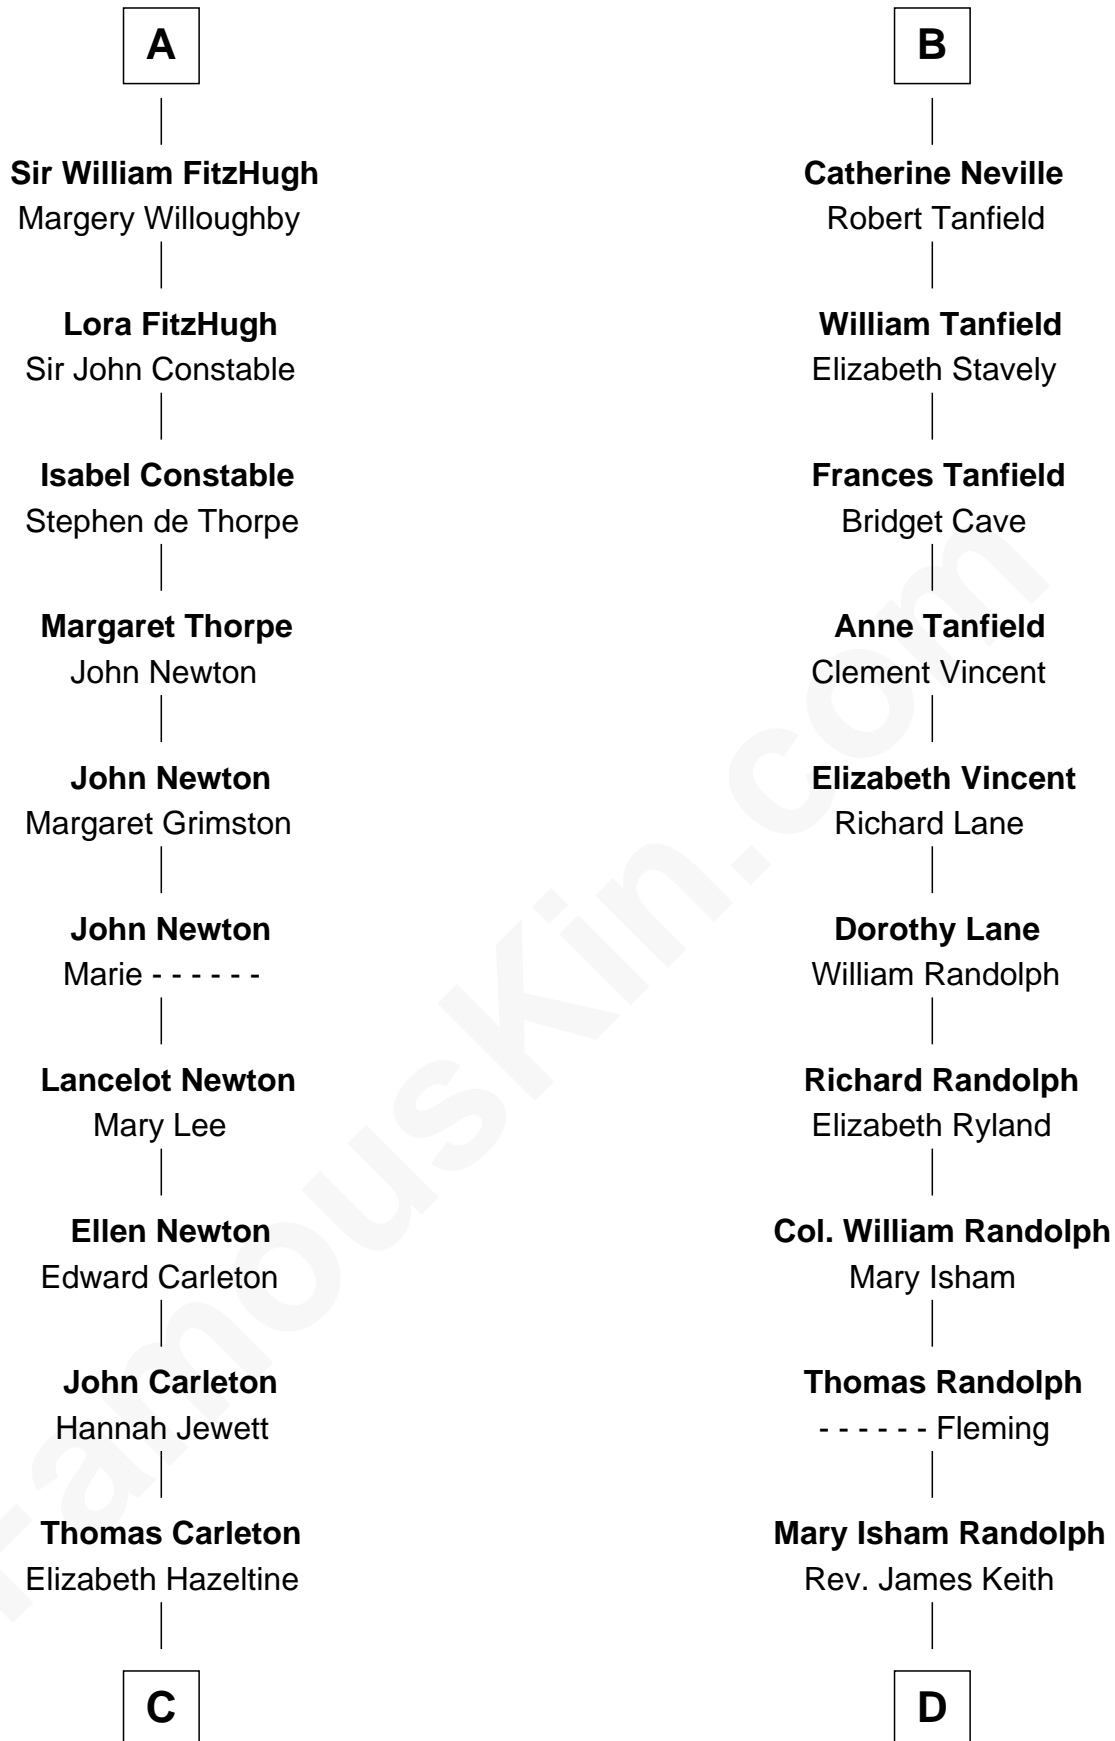

# FamousKin.com Relationship Chart of

**Charles A. Pillsbury**

*Co-Founder of C.A. Pillsbury Co.*

**18th cousin 3 times removed of**

**John Marshall**

*4th Chief Justice of the U.S. Supreme Court*

## John, King of England

**C**

**John Carleton**  
Hannah Platts

**Moses Carleton**  
Margaret Sprake

**Henry Carleton**  
Polly Greeley

**Margaret Sprague Carleton**  
George Alfred Pillsbury

**Charles A. Pillsbury**  
*Co-Founder of C.A. Pillsbury Co.*

**D**

**Mary Randolph Keith**  
Col. Thomas Marshall

**John Marshall**  
*U.S. Supreme Court Chief Justice*

FamousKin.com