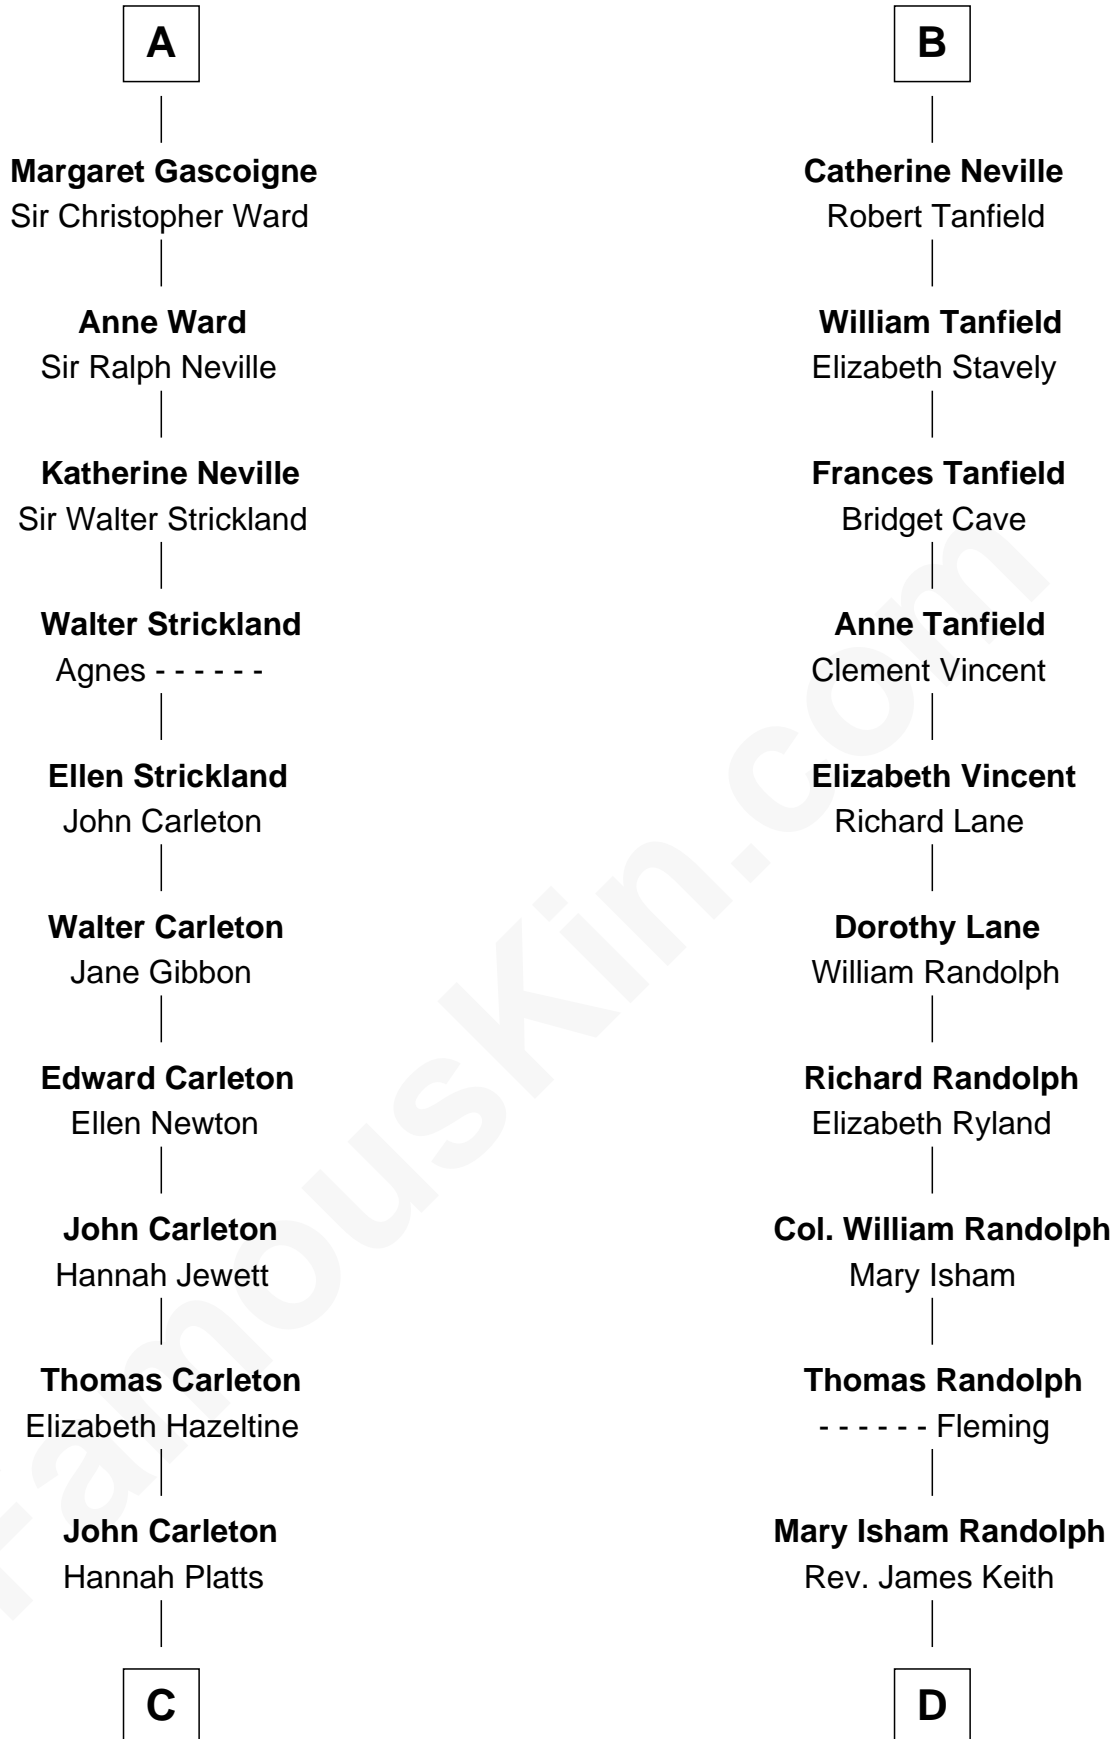

## Relationship Chart of

### Charles A. Pillsbury

Co-Founder of C.A. Pillsbury Co.

18th cousin 2 times removed of

### John Marshall

4th Chief Justice of the U.S. Supreme Court

**C**

**Moses Carleton**  
Margaret Sprake

**Henry Carleton**  
Polly Greeley

**Margaret Sprague Carleton**  
George Alfred Pillsbury

**Charles A. Pillsbury**  
*Co-Founder of C.A. Pillsbury Co.*