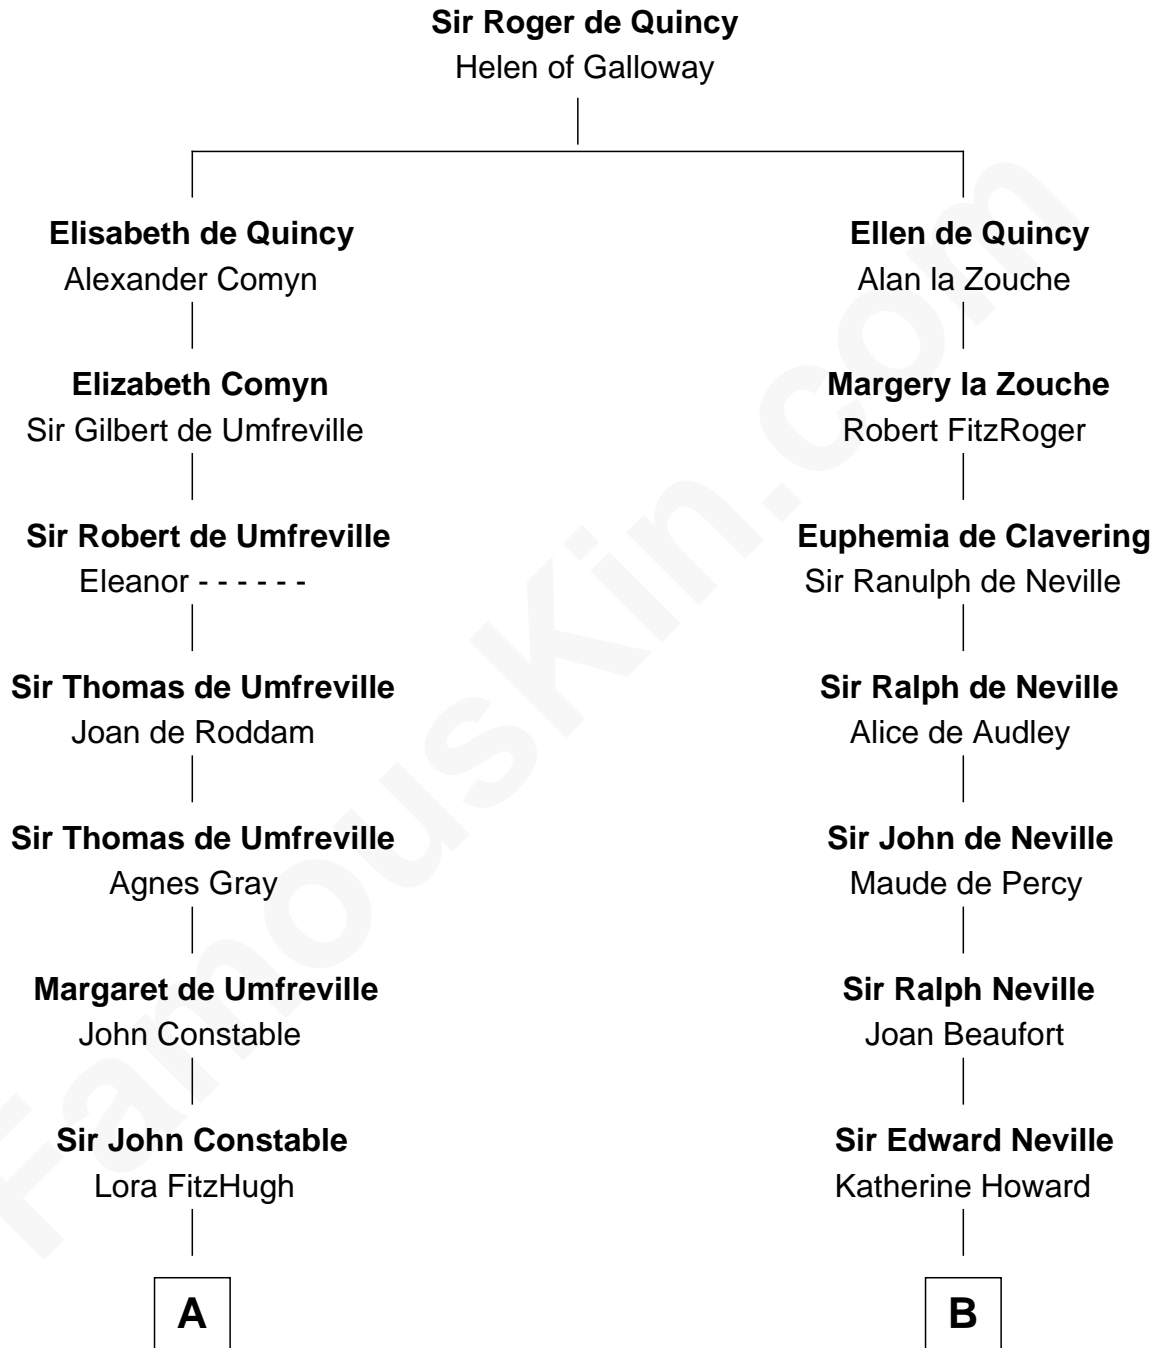

# FamousKin.com Relationship Chart of

**Charles A. Pillsbury**

*Co-Founder of C.A. Pillsbury Co.*

18th cousin 1 time removed of

**John Marshall**

*4th Chief Justice of the U.S. Supreme Court*

**C**

**Henry Carleton**  
Polly Greeley

**Margaret Sprague Carleton**  
George Alfred Pillsbury

**Charles A. Pillsbury**  
*Co-Founder of C.A. Pillsbury Co.*

**D**

**Mary Randolph Keith**  
Col. Thomas Marshall

**John Marshall**  
*U.S. Supreme Court Chief Justice*