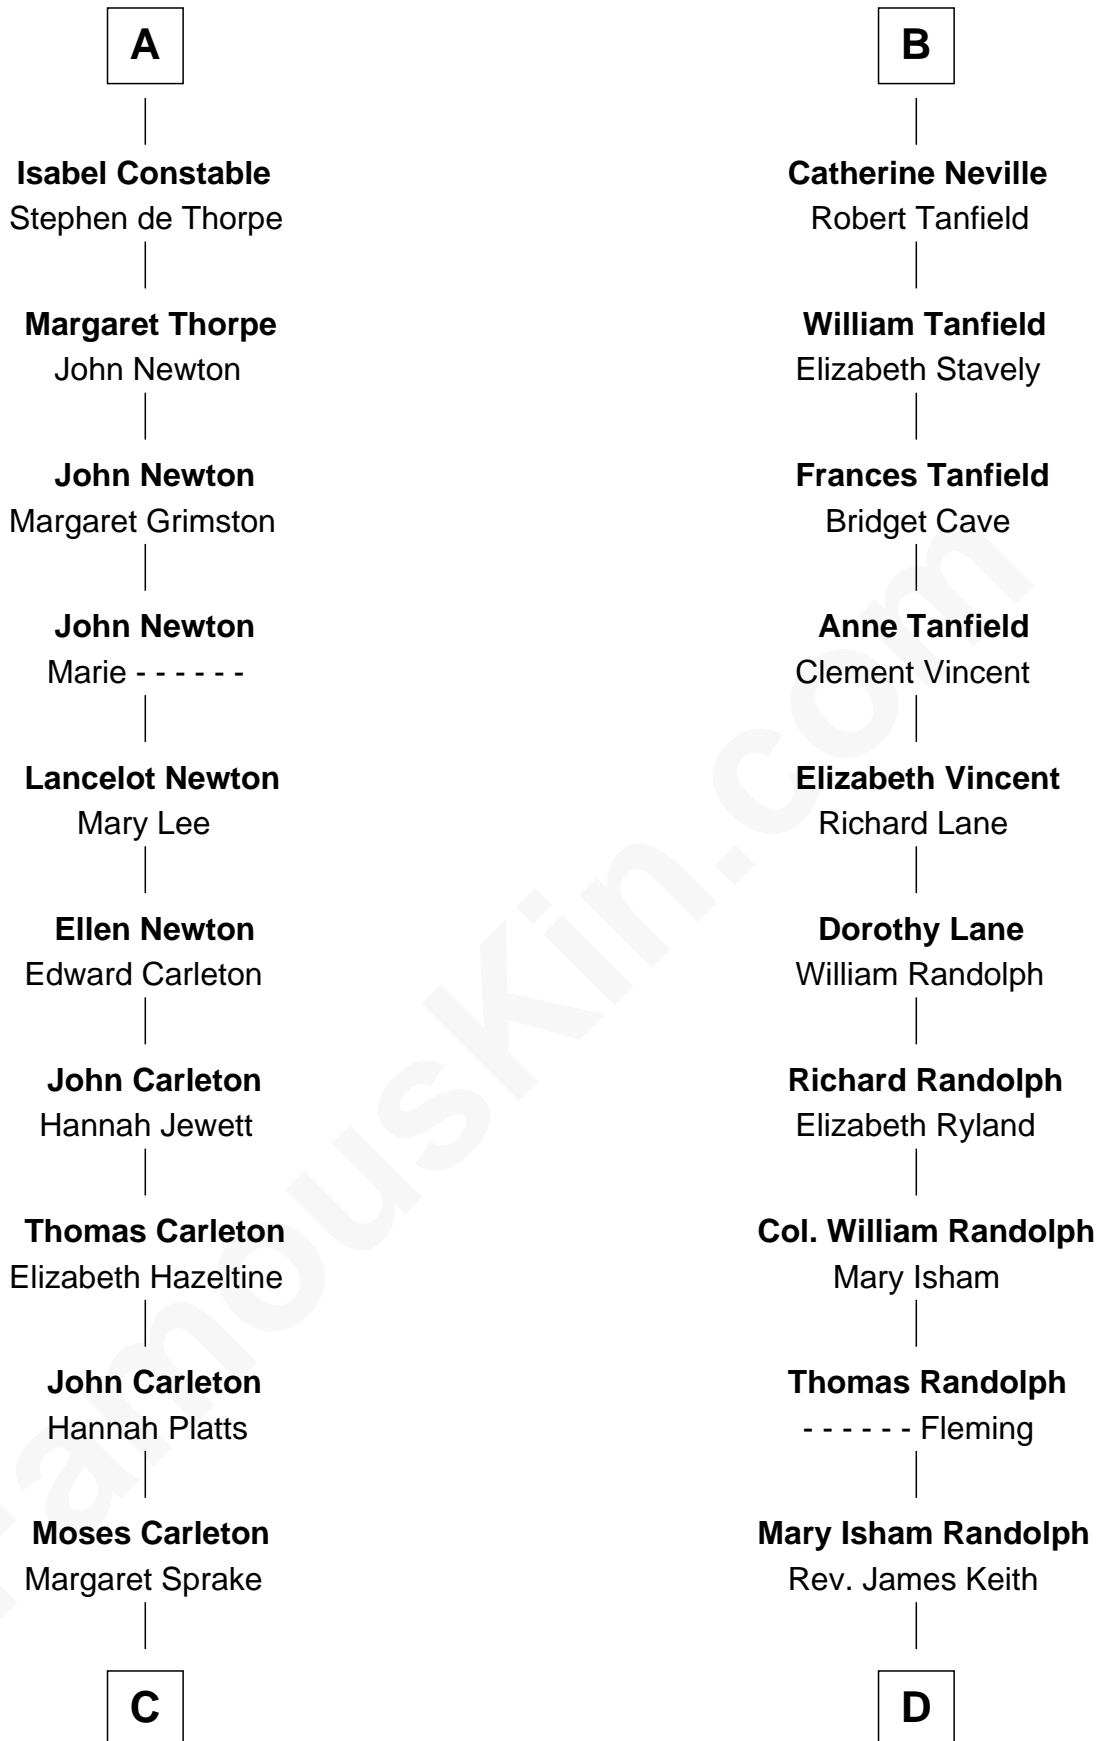

# FamousKin.com Relationship Chart of

**Charles A. Pillsbury**

*Co-Founder of C.A. Pillsbury Co.*

18th cousin 1 time removed of

**John Marshall**

*4th Chief Justice of the U.S. Supreme Court*

**C**

**Henry Carleton**  
Polly Greeley

**Margaret Sprague Carleton**  
George Alfred Pillsbury

**Charles A. Pillsbury**  
*Co-Founder of C.A. Pillsbury Co.*

**D**

**Mary Randolph Keith**  
Col. Thomas Marshall

**John Marshall**  
*U.S. Supreme Court Chief Justice*