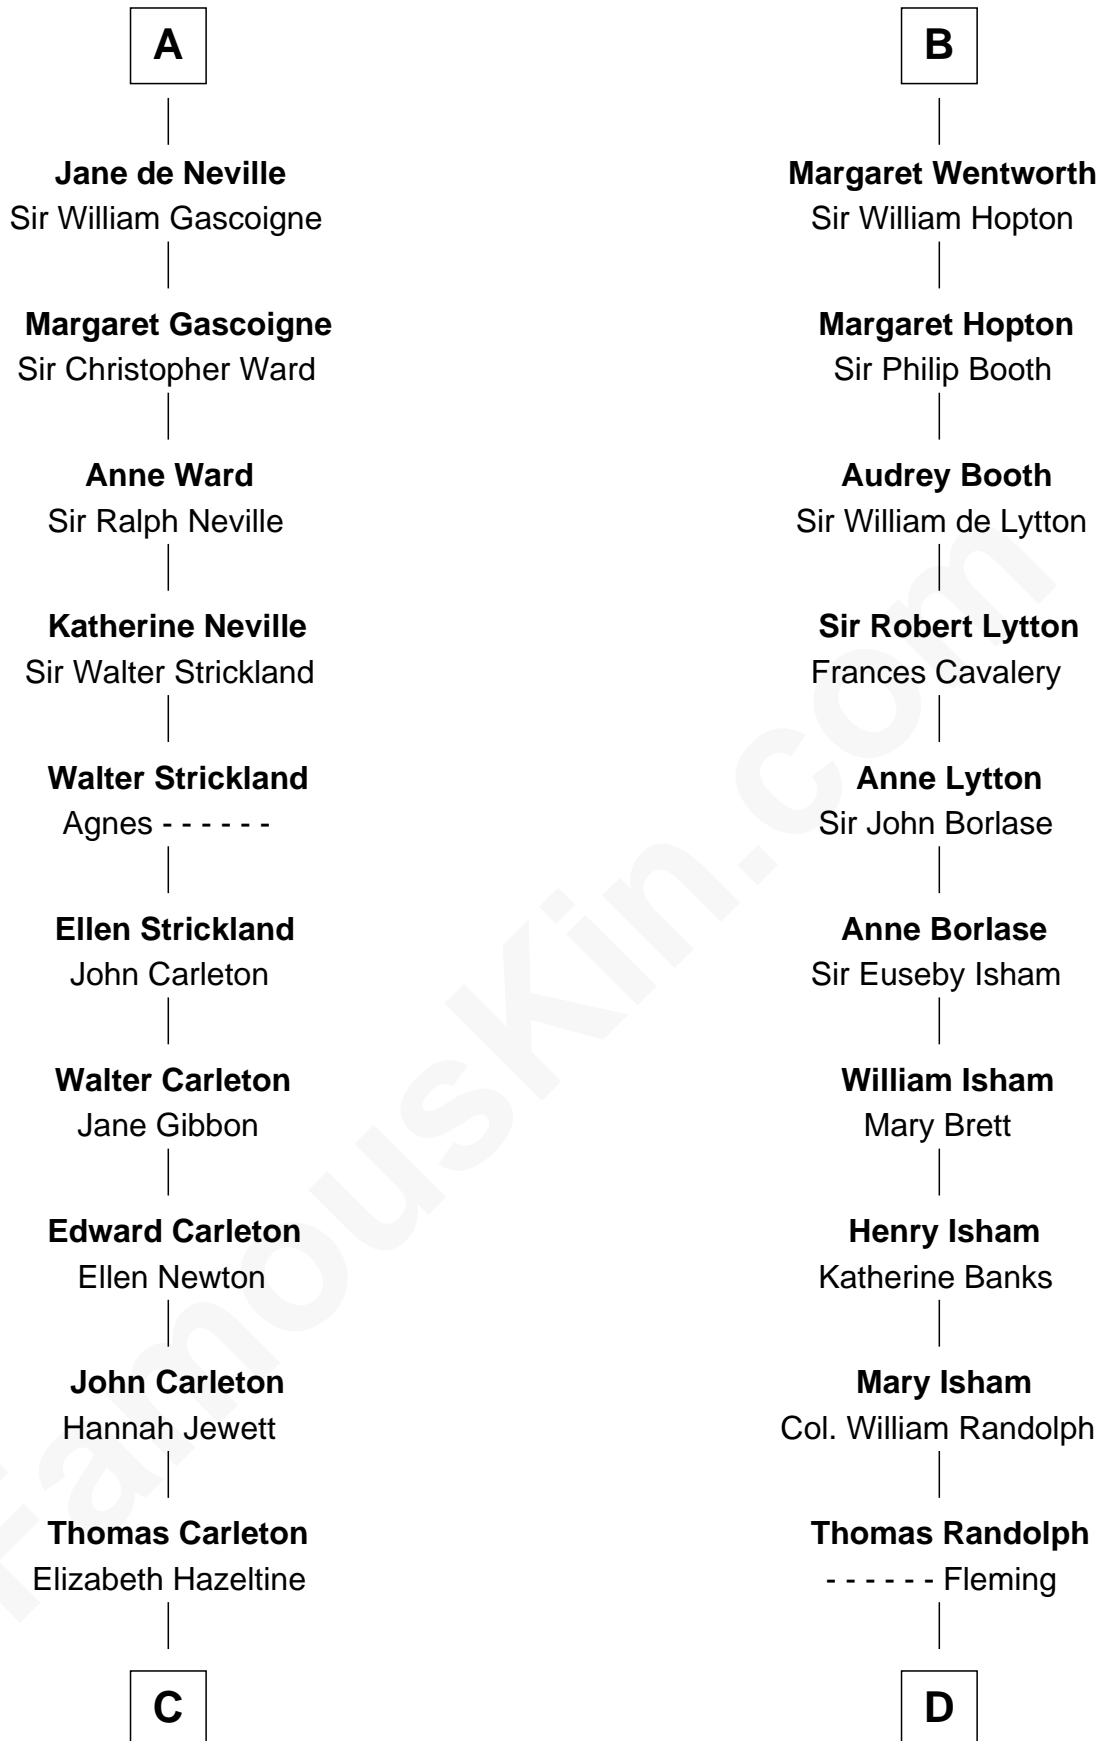

# FamousKin.com Relationship Chart of

**Charles A. Pillsbury**

*Co-Founder of C.A. Pillsbury Co.*

**19th cousin 2 times removed of**

**John Marshall**

*4th Chief Justice of the U.S. Supreme Court*

**C**

**John Carleton**  
Hannah Platts

**Moses Carleton**  
Margaret Sprake

**Henry Carleton**  
Polly Greeley

**Margaret Sprague Carleton**  
George Alfred Pillsbury

**Charles A. Pillsbury**  
*Co-Founder of C.A. Pillsbury Co.*

**D**

**Mary Isham Randolph**  
Rev. James Keith

**Mary Randolph Keith**  
Col. Thomas Marshall

**John Marshall**  
*U.S. Supreme Court Chief Justice*

FamousKin.com