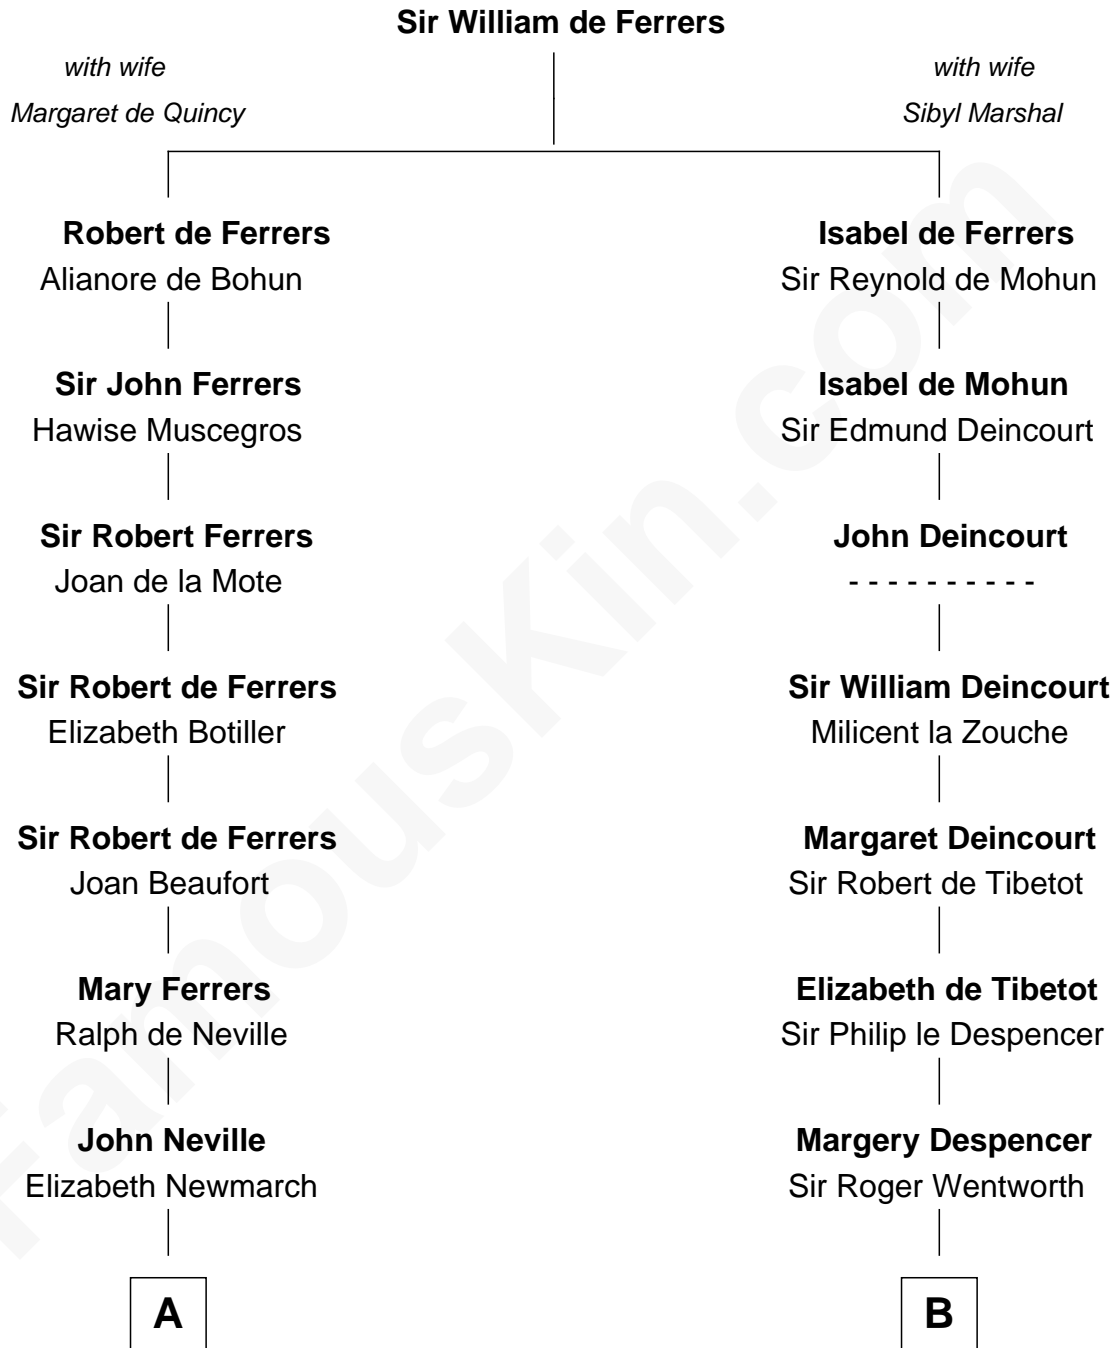

# FamousKin.com Relationship Chart of

**Charles A. Pillsbury**

*Co-Founder of C.A. Pillsbury Co.*

**19th cousin 2 times removed of**

**John Marshall**

*4th Chief Justice of the U.S. Supreme Court*

**C**

**John Carleton**  
Hannah Platts

**Moses Carleton**  
Margaret Sprake

**Henry Carleton**  
Polly Greeley

**Margaret Sprague Carleton**  
George Alfred Pillsbury

**Charles A. Pillsbury**  
*Co-Founder of C.A. Pillsbury Co.*

**D**

**Mary Isham Randolph**  
Rev. James Keith