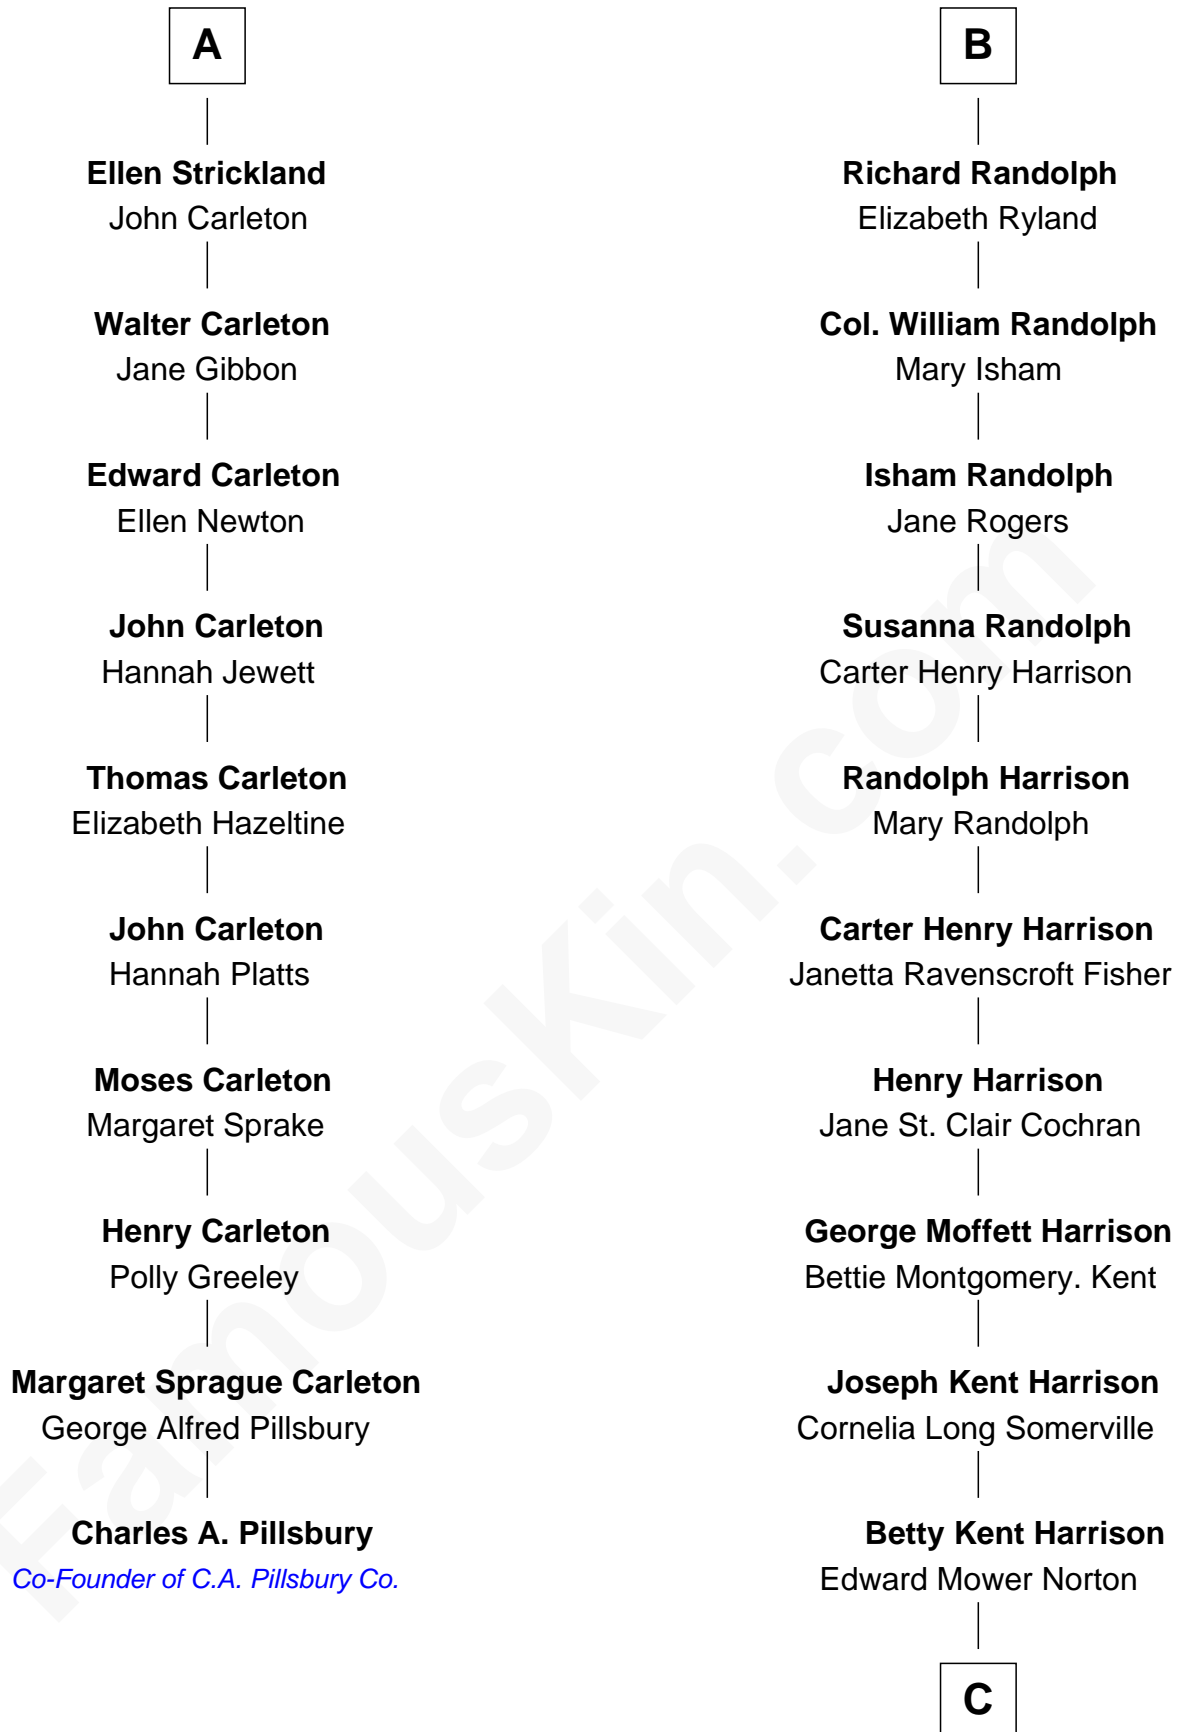

# FamousKin.com Relationship Chart of

**Charles A. Pillsbury**

*Co-Founder of C.A. Pillsbury Co.*

16th cousin 2 times removed of

**Edward Norton**

*Movie Actor*

**Sir Ralph Neville**

*with wife*  
*Margaret de Stafford*

Robert Tanfield

**Jane de Neville**

Sir William Gascoigne

**William Tanfield**

Elizabeth Stavelly

**Margaret Gascoigne**

Sir Christopher Ward

**Frances Tanfield**

Bridget Cave

**Anne Ward**

Sir Ralph Neville

**Anne Tanfield**

Clement Vincent

**Katherine Neville**

Sir Walter Strickland

**Elizabeth Vincent**

Richard Lane

**Walter Strickland**

Agnes - - - - -

**Dorothy Lane**

William Randolph

**A**

**B**

C