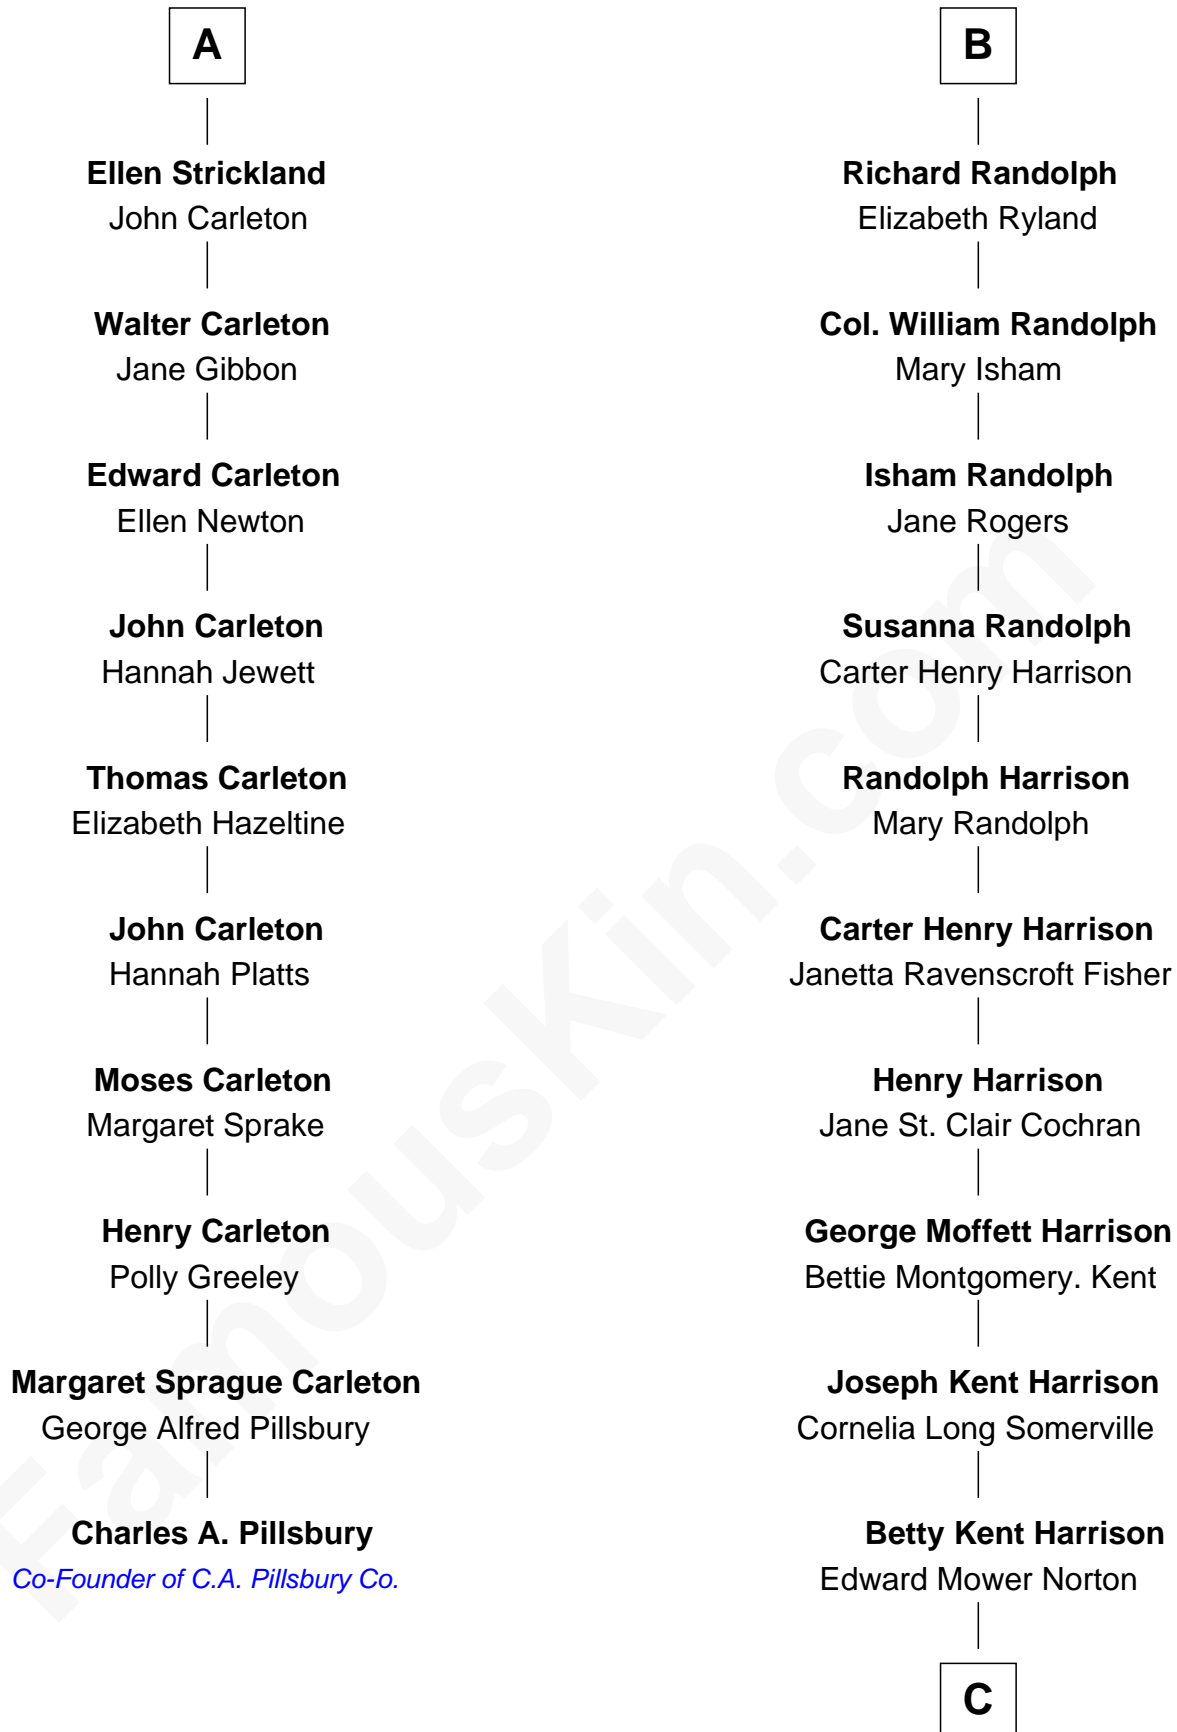

FamousKin.com Relationship Chart of

Charles A. Pillsbury

Co-Founder of C.A. Pillsbury Co.

16th cousin 2 times removed of

Edward Norton

Movie Actor

C

Edward Mower Norton

Lydia Robinson Rouse

Edward Norton

Movie Actor

FamousKin.com