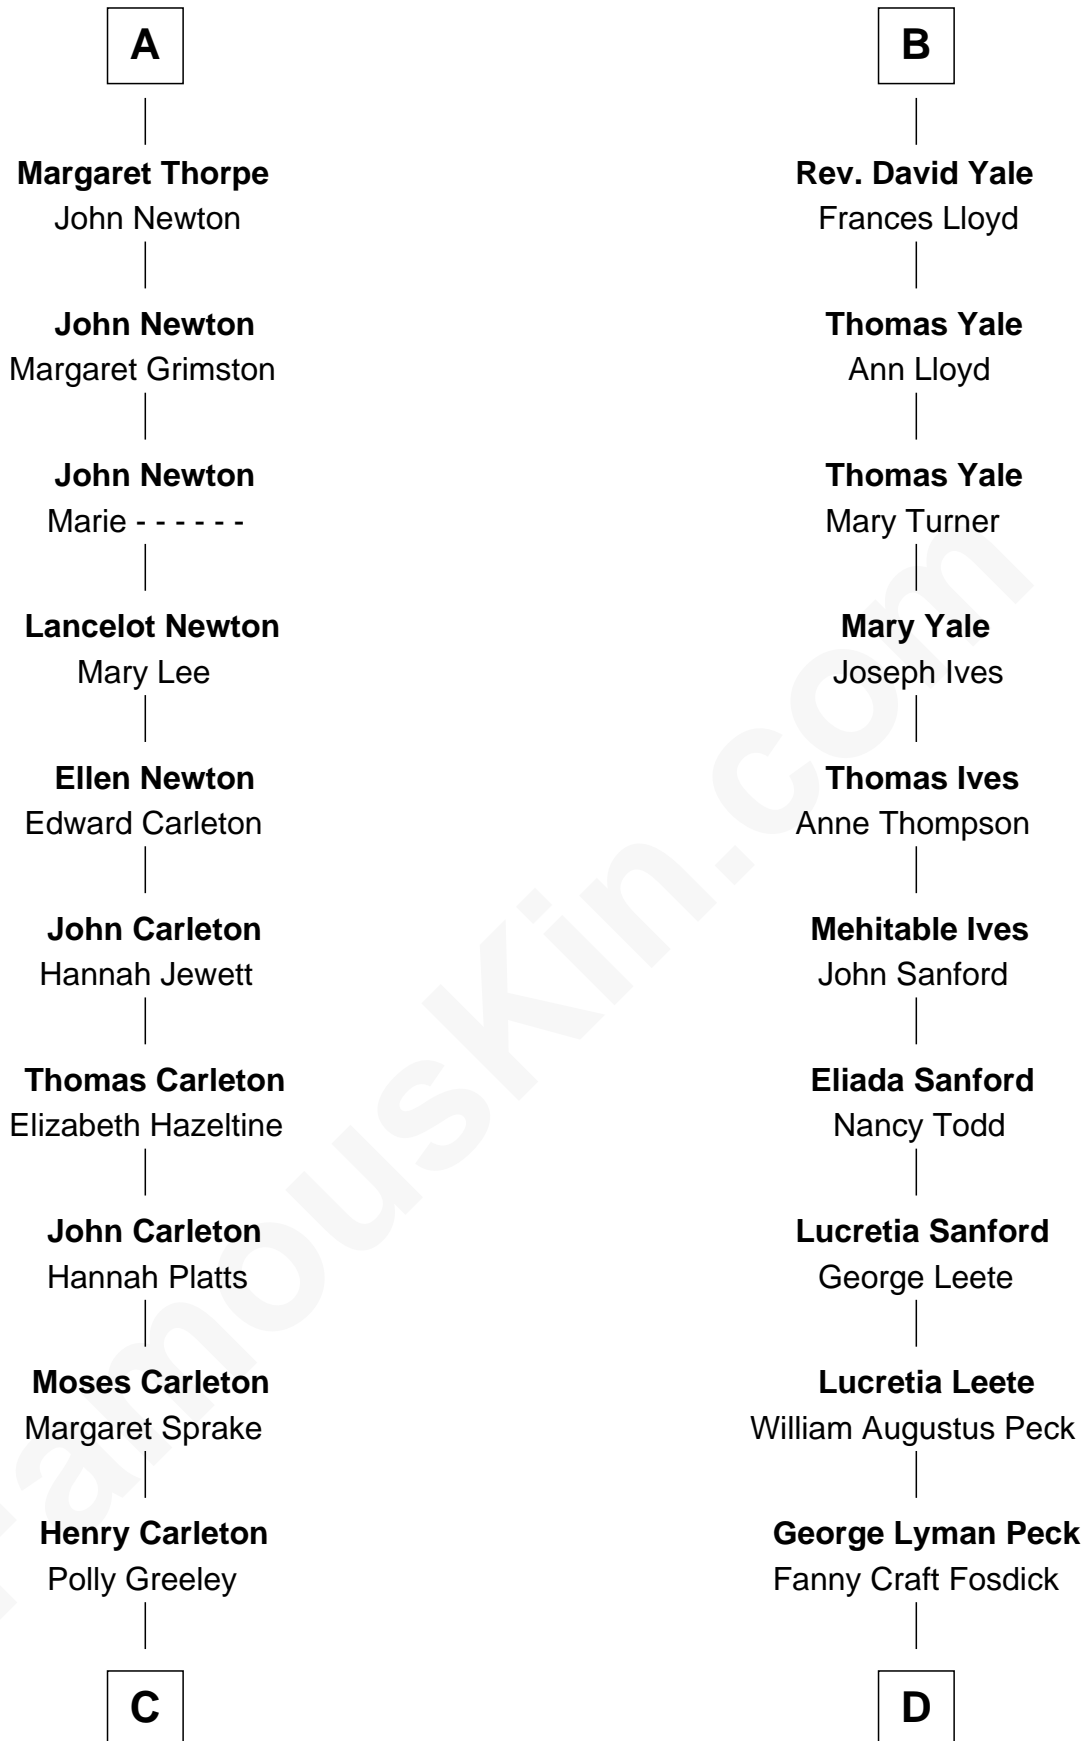

FamousKin.com

Relationship Chart of

Charles A. Pillsbury

Co-Founder of C.A. Pillsbury Co.

18th cousin 2 times removed of

Mizuo Peck

TV and Movie Actress

C

Margaret Sprague Carleton

George Alfred Pillsbury

Charles A. Pillsbury

Co-Founder of C.A. Pillsbury Co.

D

George Leete Peck

Katharine May Tolles

Laurence Tolles Peck

Barbara Field

George Leete Peck

Sanae Mizusawa

Mizuo Peck

TV and Movie Actress