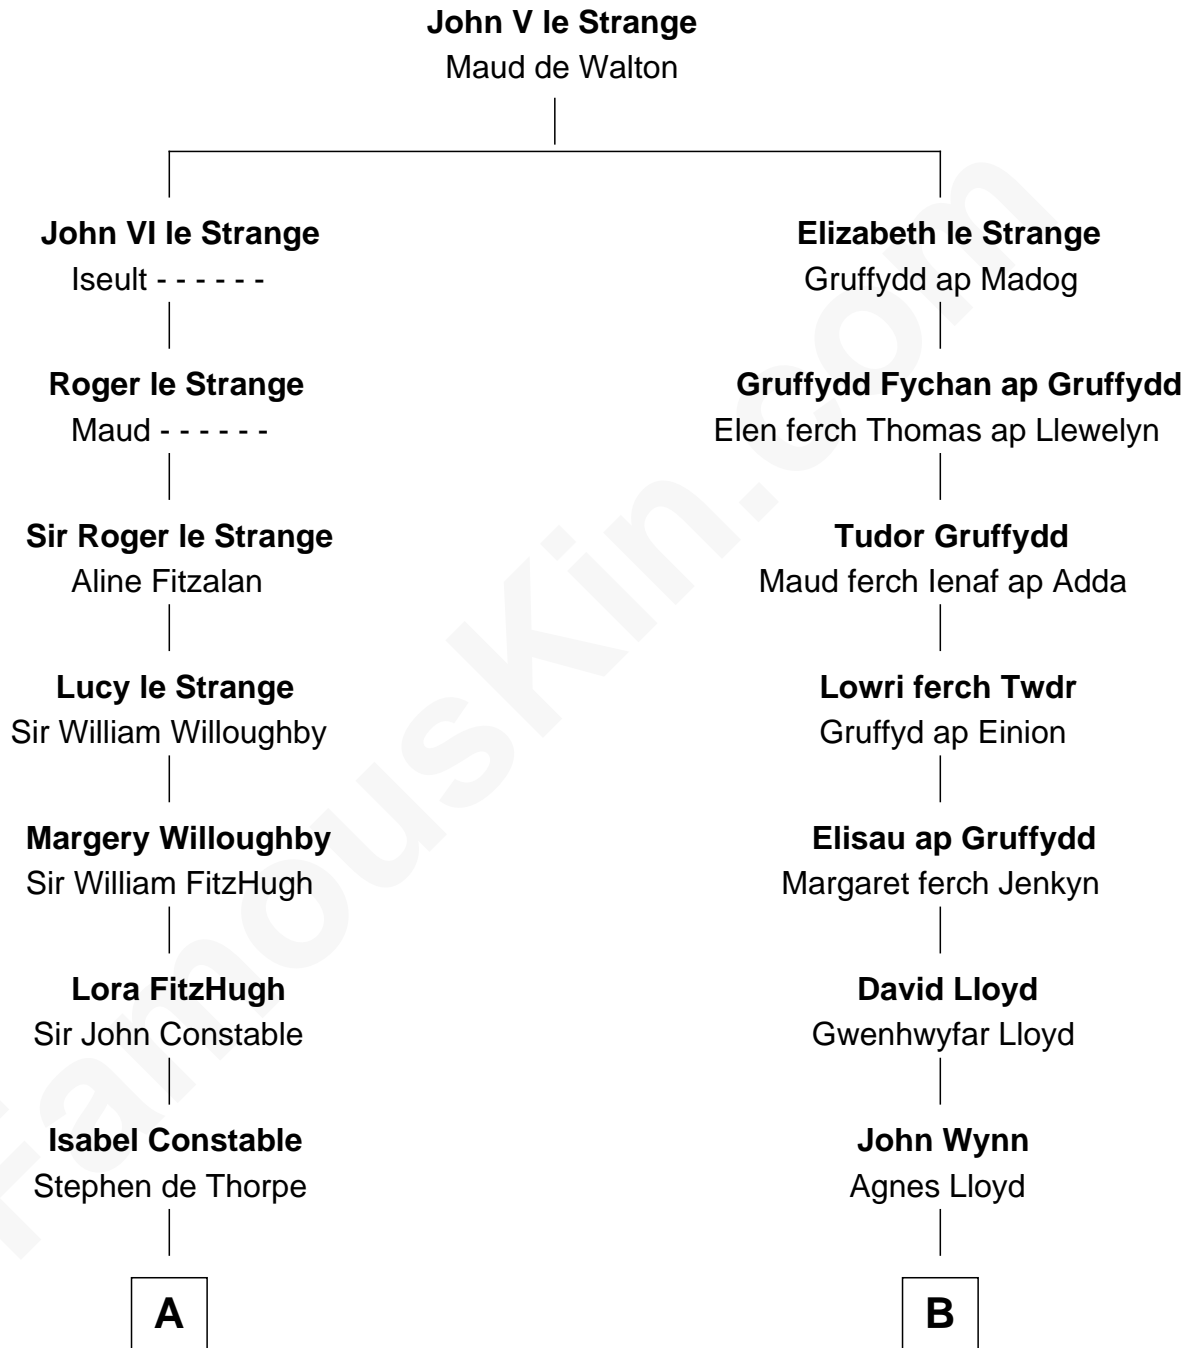

FamousKin.com

Relationship Chart of

Charles A. Pillsbury

Co-Founder of C.A. Pillsbury Co.

18th cousin 2 times removed of

Mizuo Peck

TV and Movie Actress

C

Margaret Sprague Carleton

George Alfred Pillsbury

Charles A. Pillsbury

Co-Founder of C.A. Pillsbury Co.

D

George Leete Peck

Katharine May Tolles

Laurence Tolles Peck