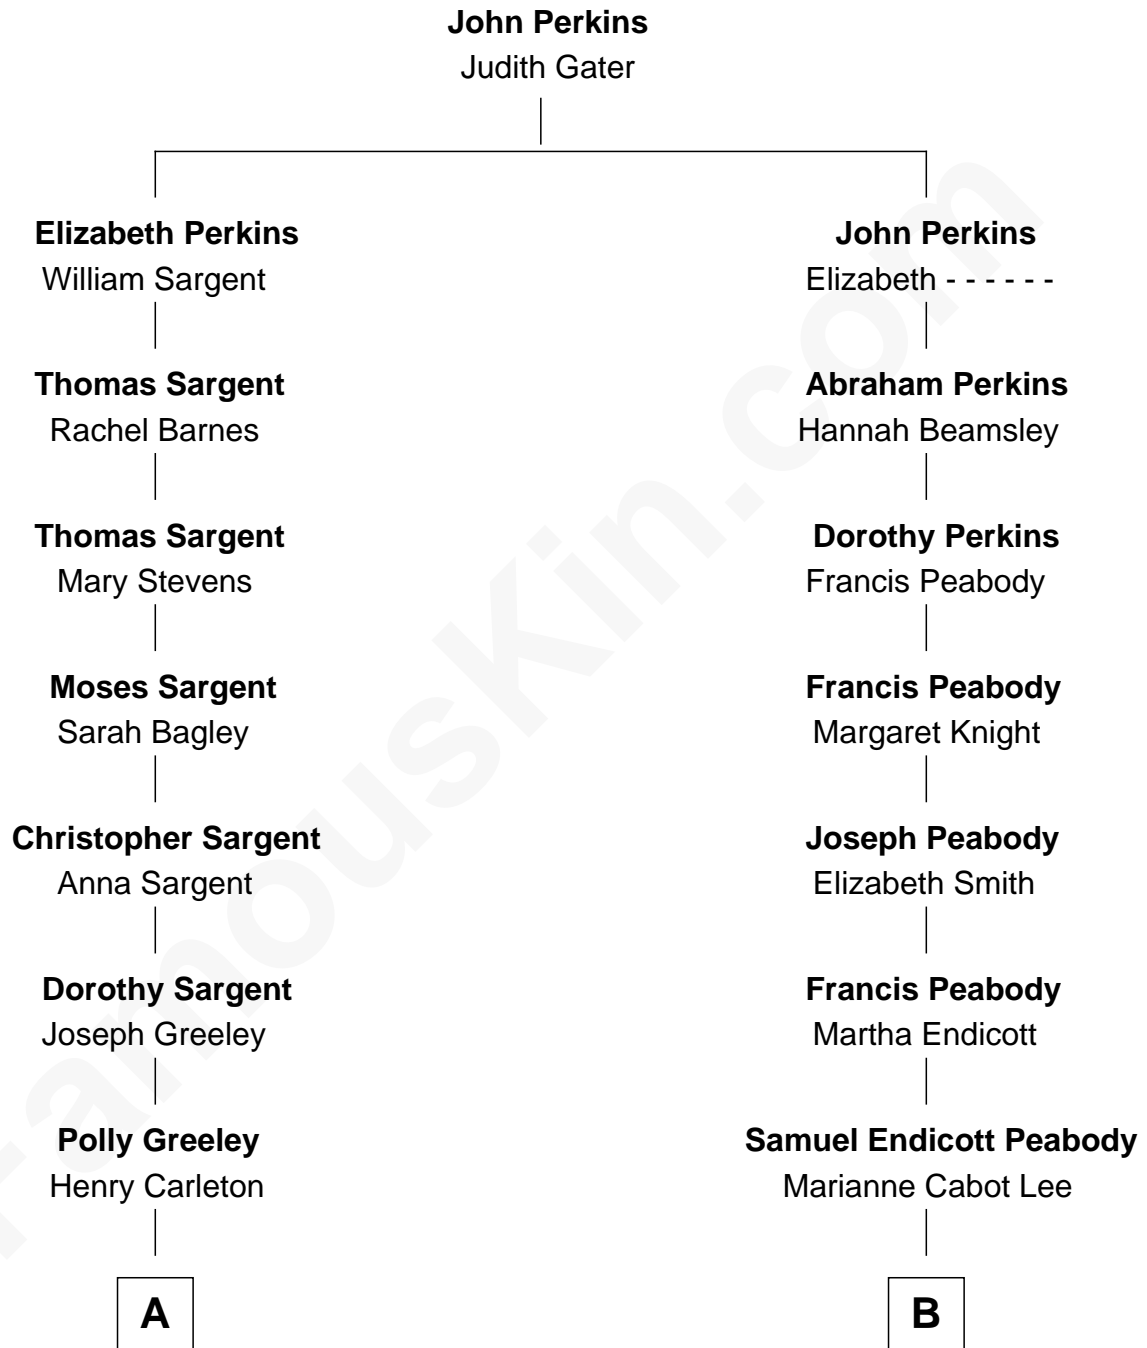

# FamousKin.com Relationship Chart of

**Charles A. Pillsbury**

*Co-Founder of C.A. Pillsbury Co.*

8th cousin 1 time removed of

**Endicott Peabody**

*62nd Governor of Massachusetts*

**A**

**Margaret Sprague Carleton**

George Alfred Pillsbury

**Charles A. Pillsbury**

*Co-Founder of C.A. Pillsbury Co.*

**B**

**Rev. Dr. Endicott Peabody**

Fannie Peabody

**Rt. Rev. Malcolm Endicott Peabody**

Mary Elizabeth Parkman

**Endicott Peabody**

*62nd Governor of Massachusetts*

FamousKin.com