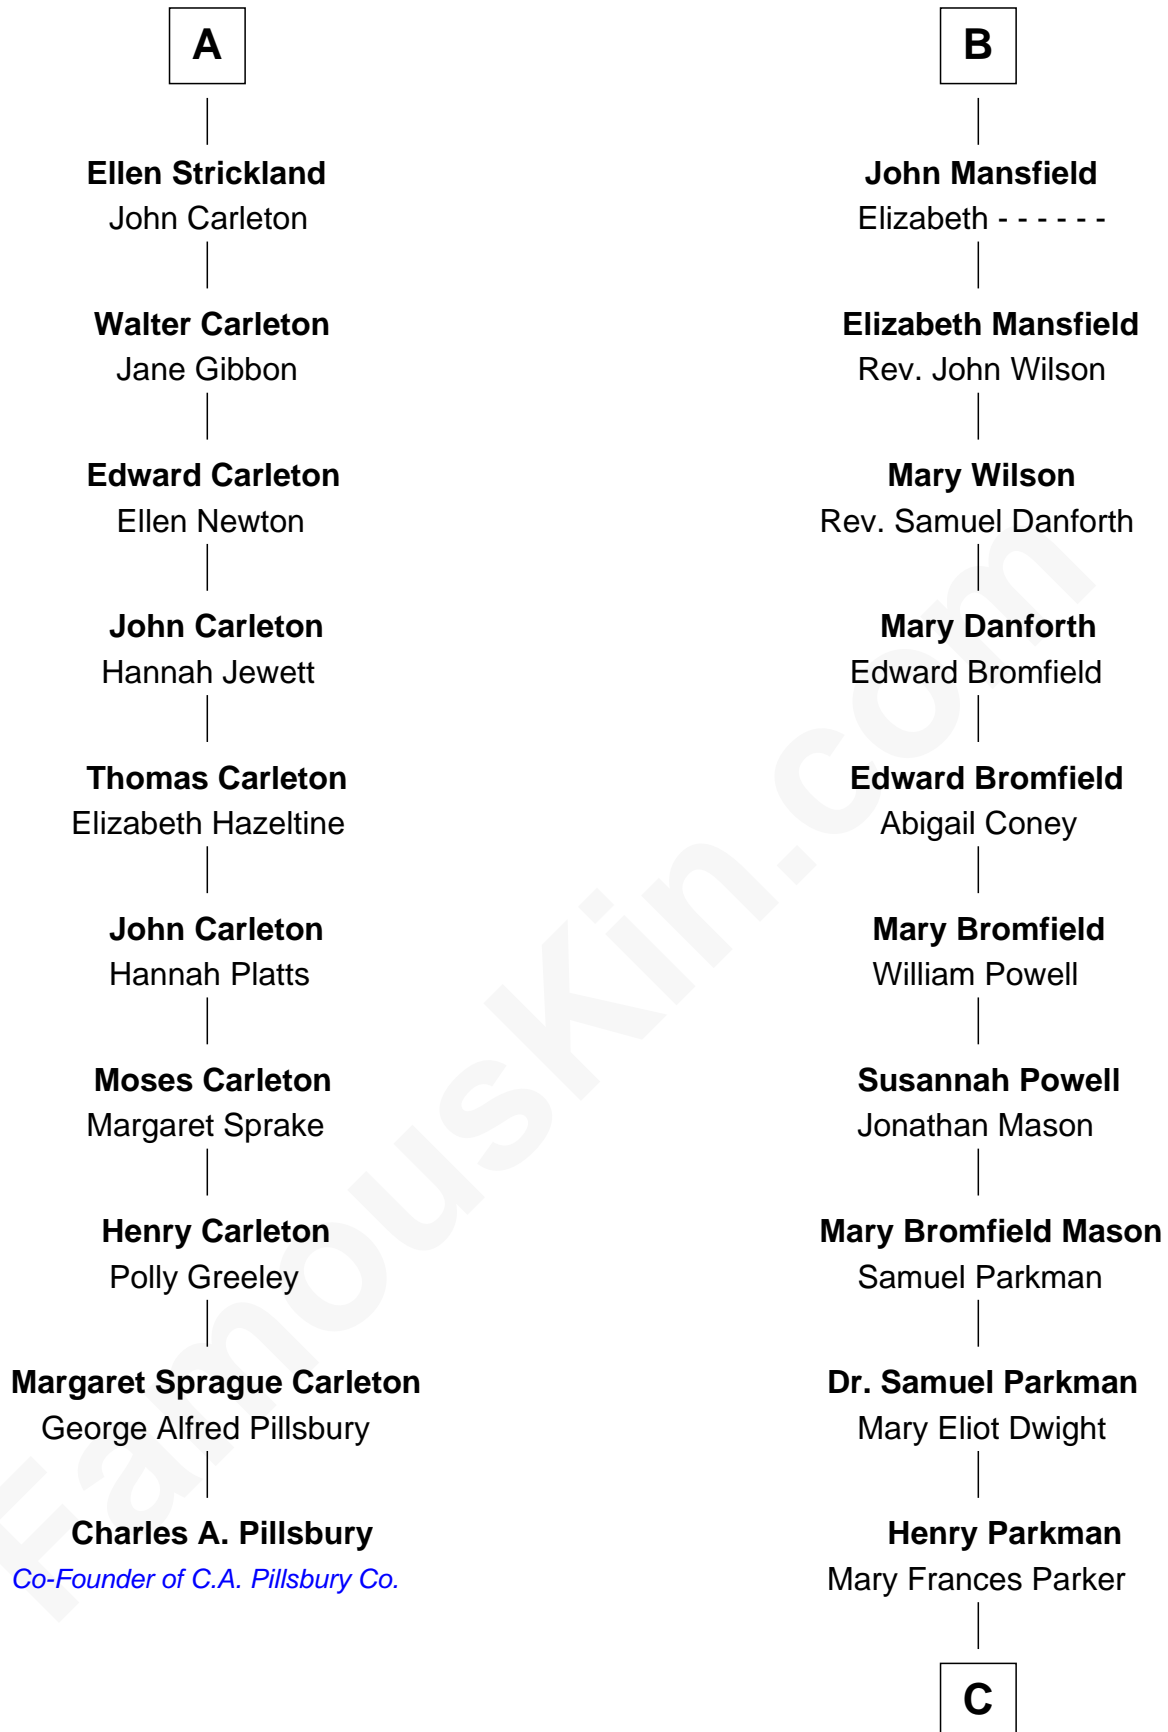

# FamousKin.com Relationship Chart of

**Charles A. Pillsbury**

*Co-Founder of C.A. Pillsbury Co.*

16th cousin 2 times removed of

**Endicott Peabody**

*62nd Governor of Massachusetts*

**Sir Robert de Ferrers**

Joan Beaufort

C

**Mary Elizabeth Parkman**  
Rt. Rev. Malcolm Endicott Peabody

**Endicott Peabody**  
*62nd Governor of Massachusetts*

FamousKin.com