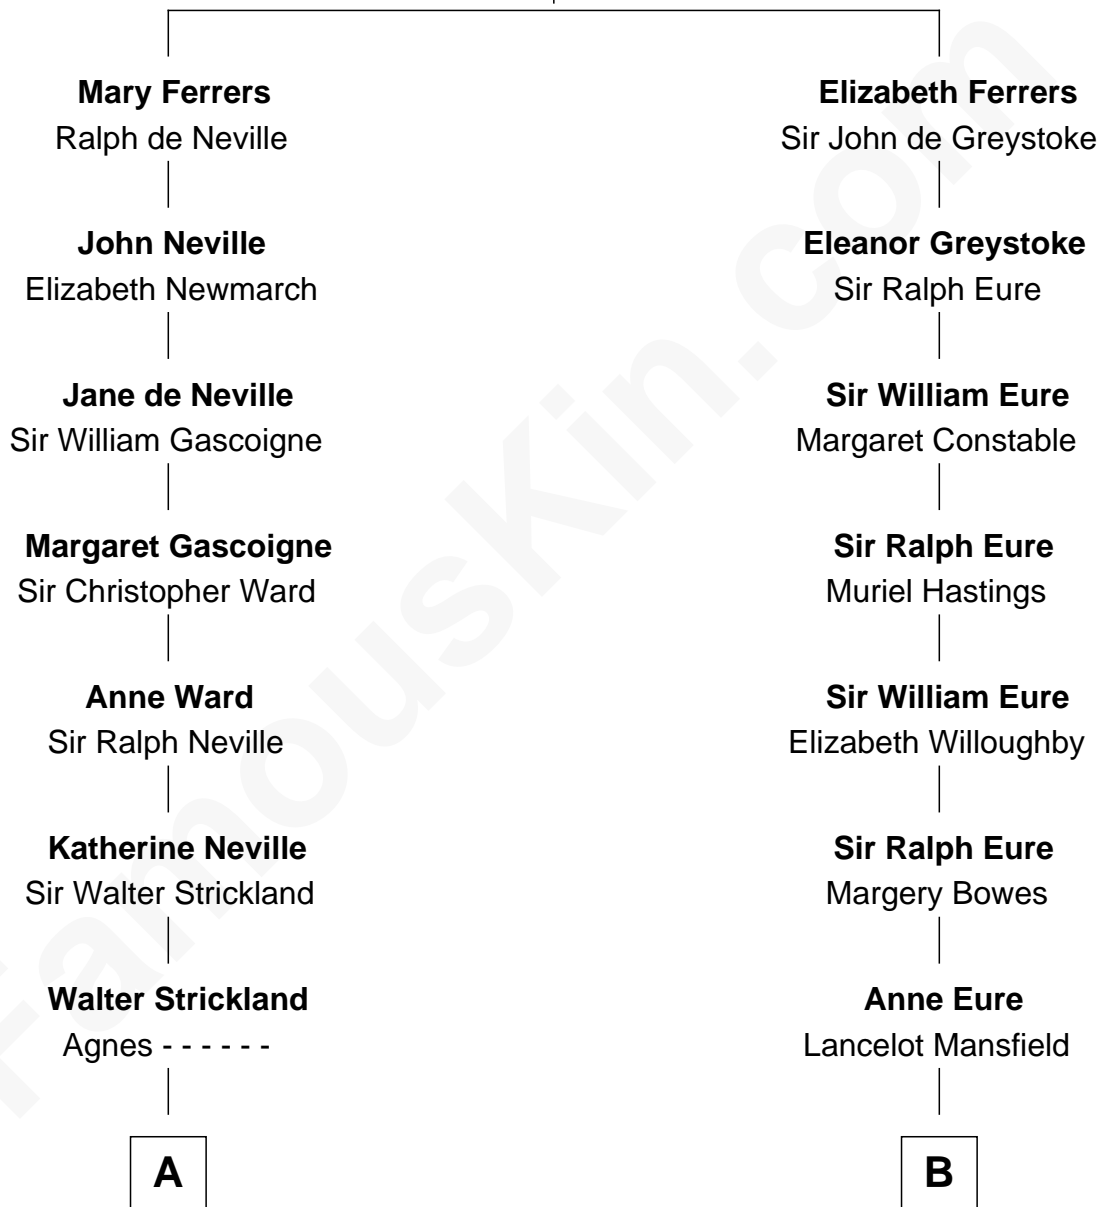

# FamousKin.com Relationship Chart of

**Charles A. Pillsbury**

*Co-Founder of C.A. Pillsbury Co.*

16th cousin 2 times removed of

**Endicott Peabody**

*62nd Governor of Massachusetts*

**Sir Robert de Ferrers**

Joan Beaufort

C

**Mary Elizabeth Parkman**  
Rt. Rev. Malcolm Endicott Peabody

**Endicott Peabody**  
*62nd Governor of Massachusetts*

FamousKin.com