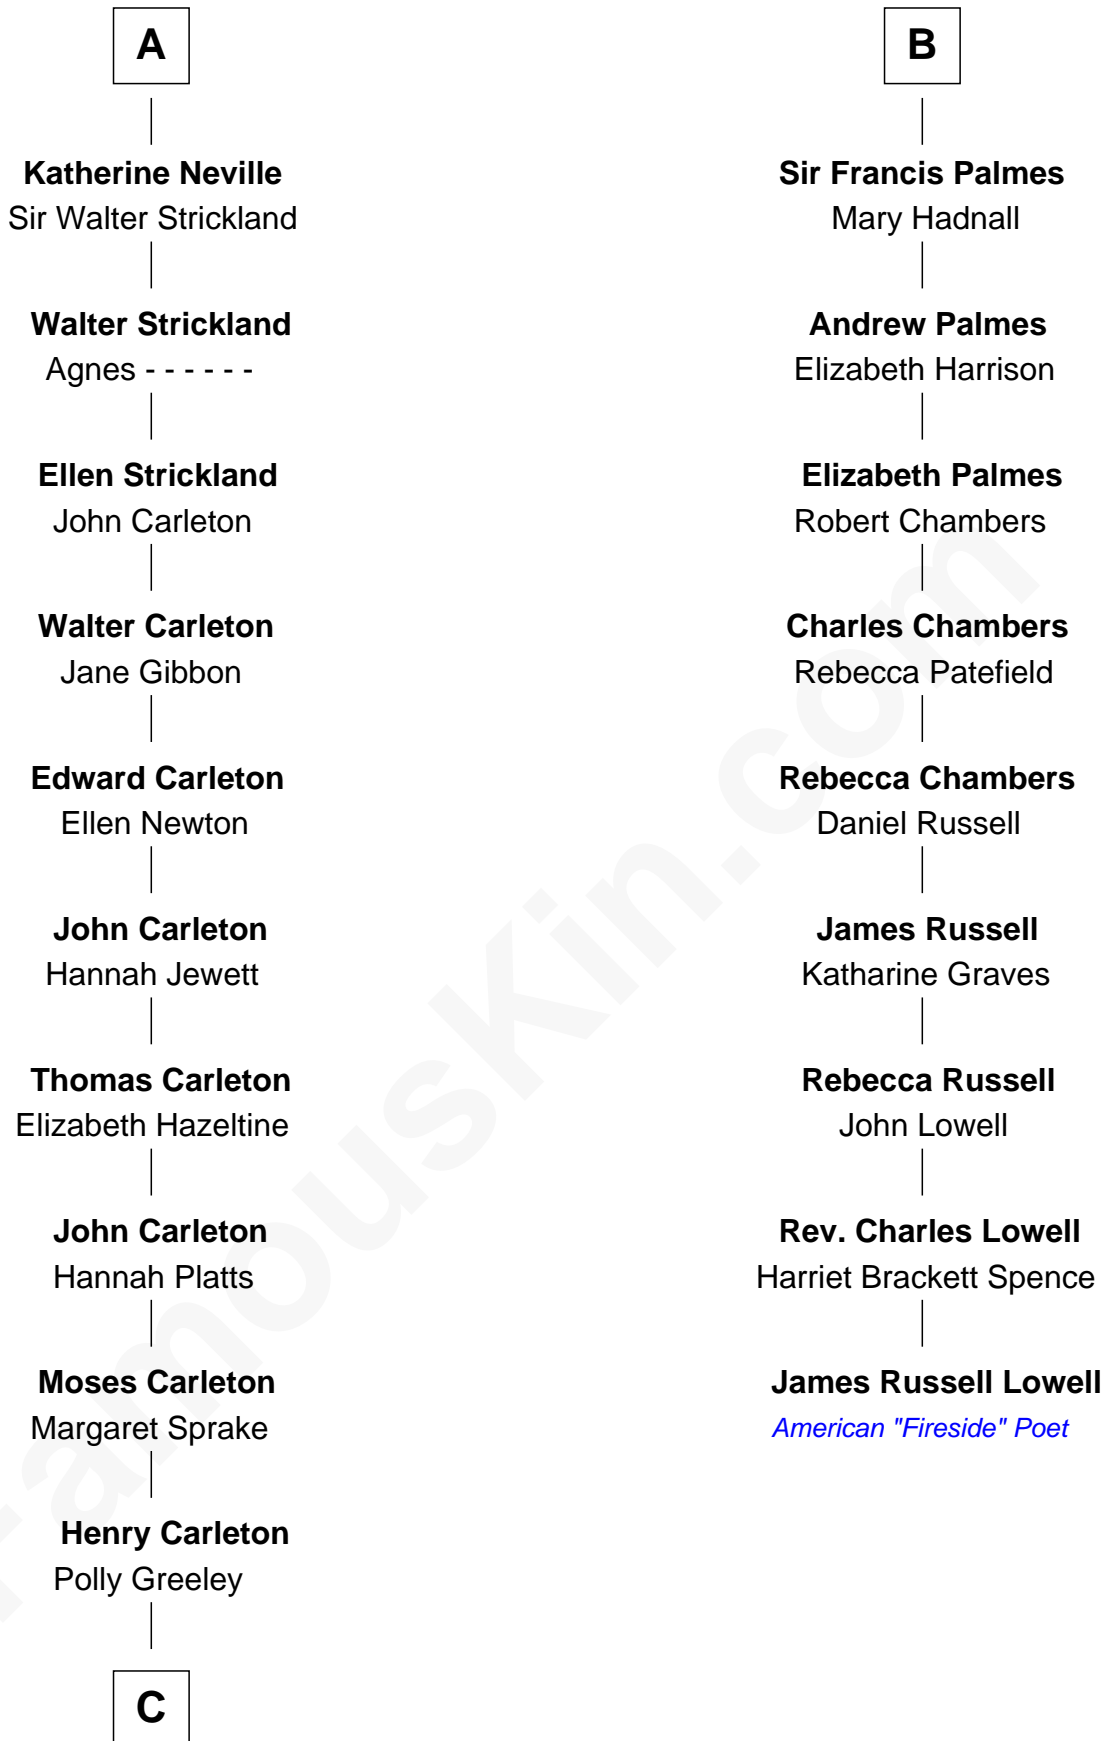

FamousKin.com

Relationship Chart of

Charles A. Pillsbury

Co-Founder of C.A. Pillsbury Co.

15th cousin 3 times removed of

James Russell Lowell

American "Fireside" Poet

Sir Thomas de Beauchamp

Sir William Beauchamp

Joan Fitzalan

Joan Beauchamp

James Butler

Elizabeth Butler

John Talbot

Ann Talbot

Sir Henry Vernon

Elizabeth Vernon

Sir Robert Corbet

Sir Roger Corbet

Anne Windsor

Margaret Corbet

Sir Francis Palmes

B

C