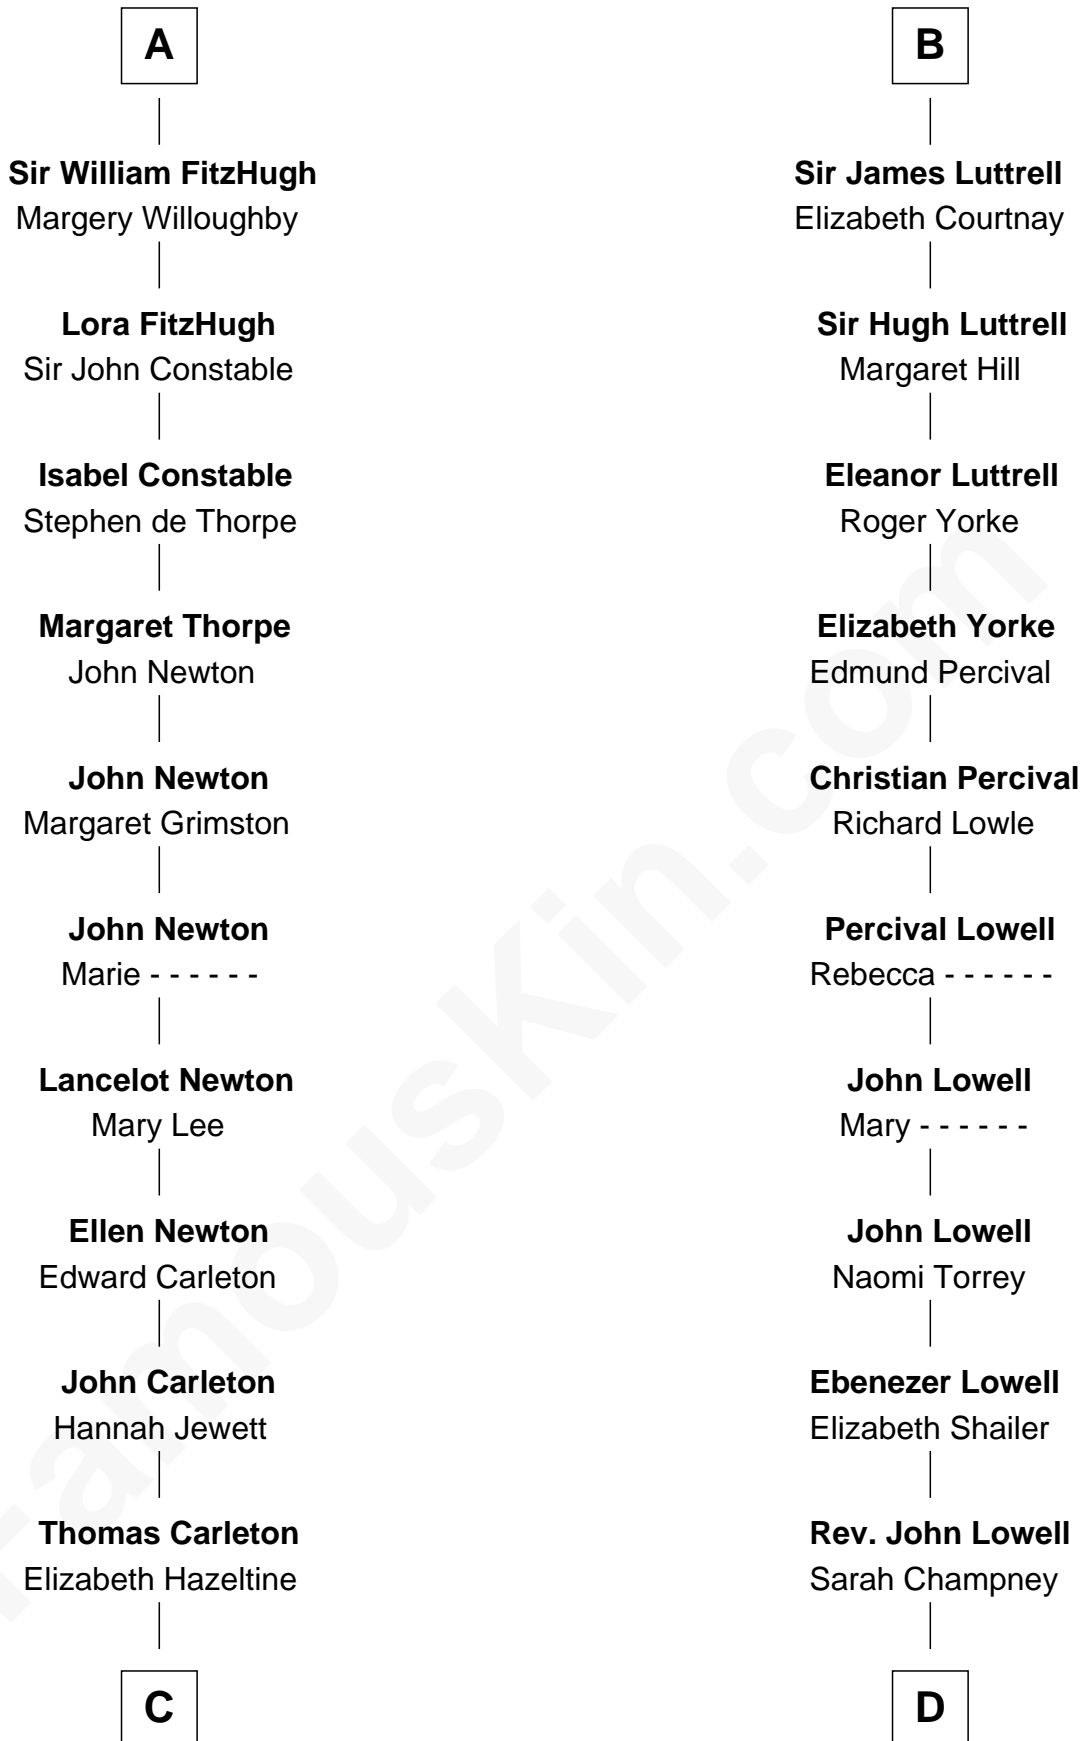

FamousKin.com

Relationship Chart of

Charles A. Pillsbury

Co-Founder of C.A. Pillsbury Co.

19th cousin 2 times removed of

James Russell Lowell

American "Fireside" Poet

C

John Carleton
Hannah Platts

Moses Carleton
Margaret Sprake

Henry Carleton
Polly Greeley

Margaret Sprague Carleton
George Alfred Pillsbury

Charles A. Pillsbury
Co-Founder of C.A. Pillsbury Co.

D

John Lowell
Rebecca Russell