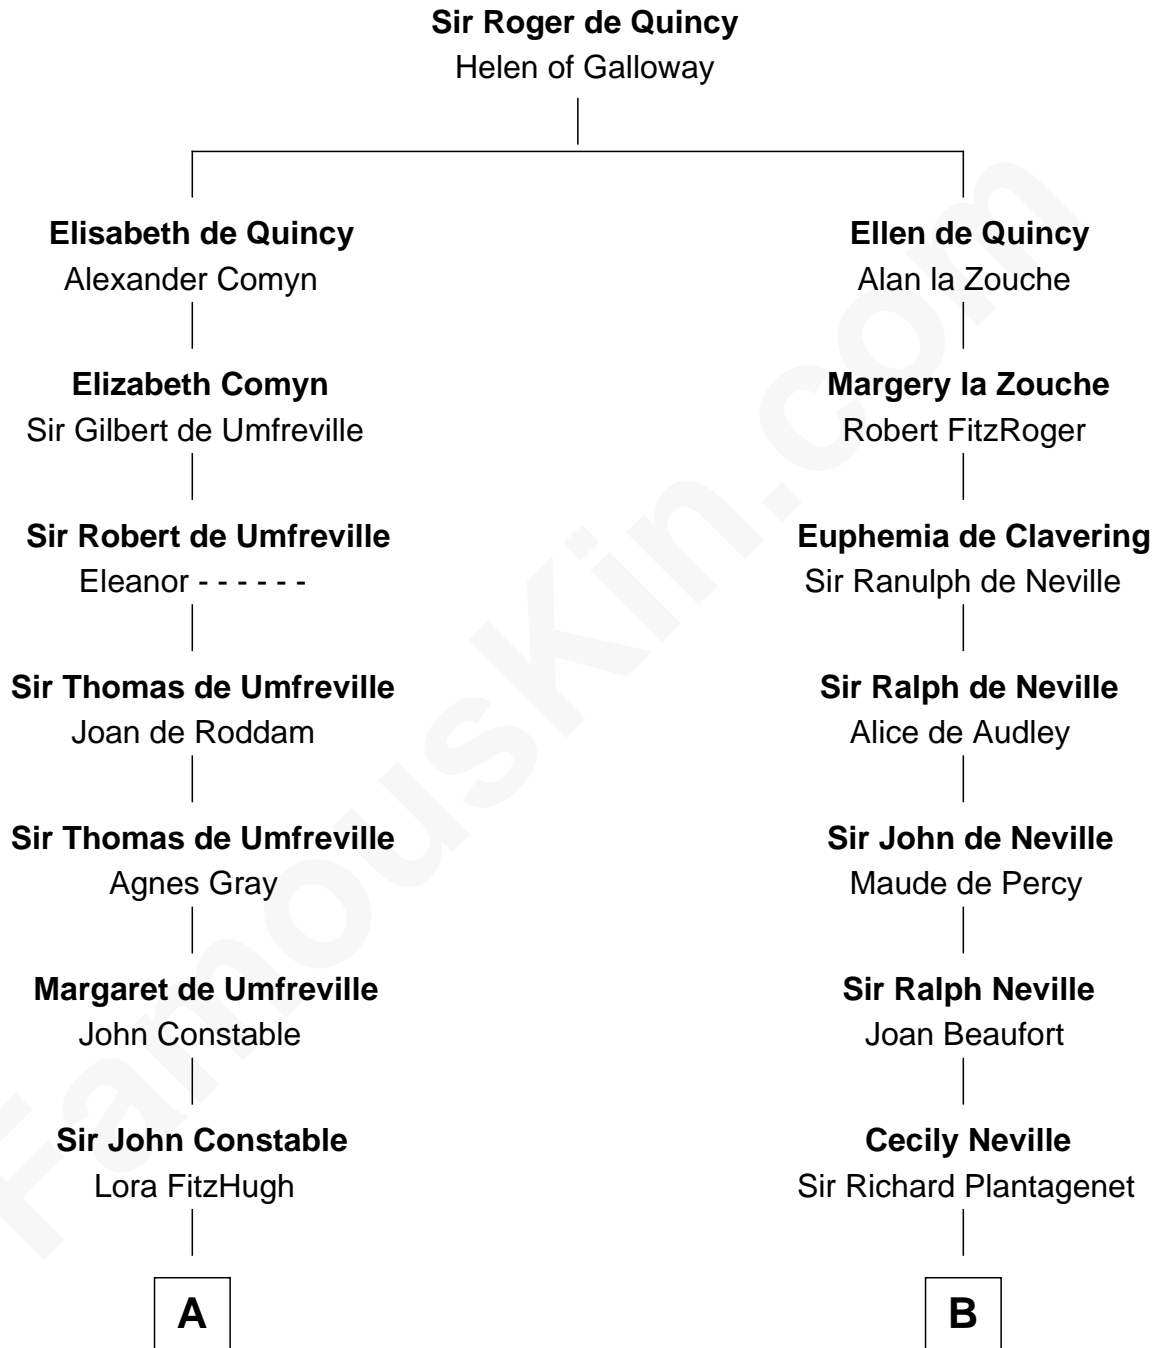

FamousKin.com Relationship Chart of

Charles A. Pillsbury

Co-Founder of C.A. Pillsbury Co.

19th cousin 2 times removed of

James Russell Lowell

American "Fireside" Poet

C

Henry Carleton