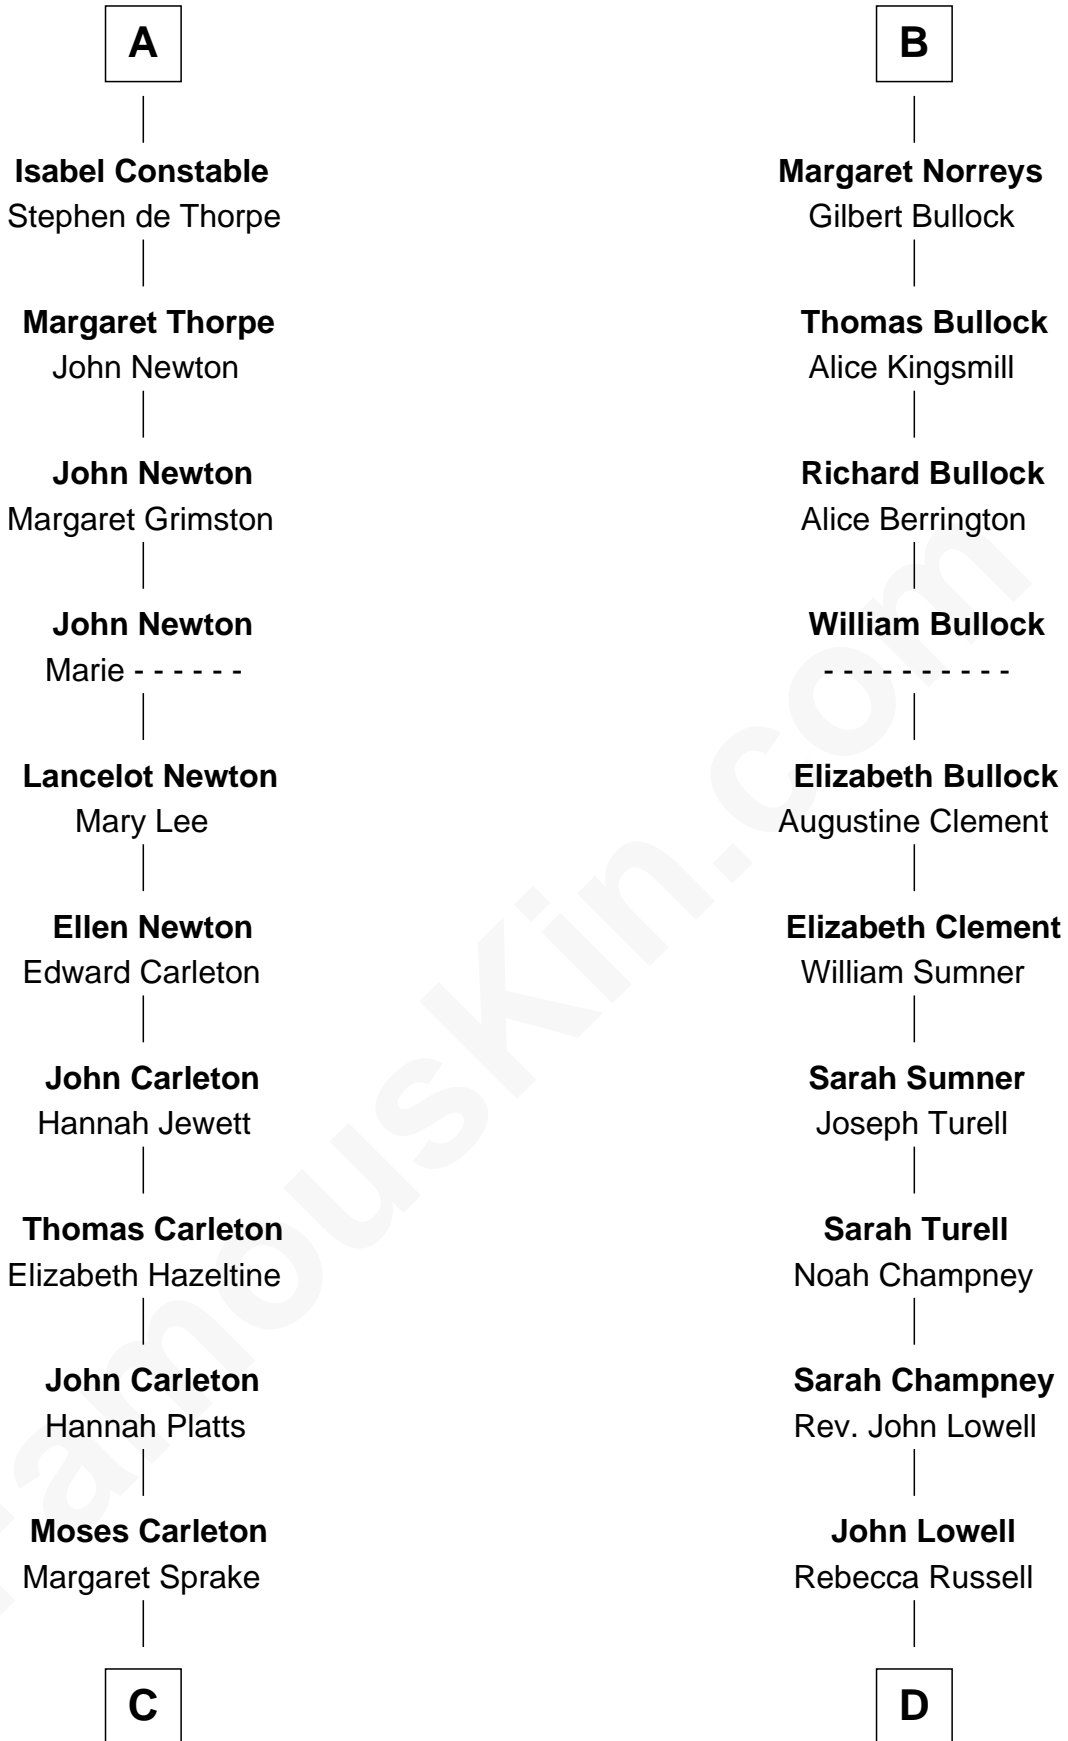

FamousKin.com

Relationship Chart of

Charles A. Pillsbury

Co-Founder of C.A. Pillsbury Co.

18th cousin 1 time removed of

James Russell Lowell

American "Fireside" Poet

Sir Walter FitzRobert

Ida Longespee

C

Henry Carleton

Polly Greeley

Margaret Sprague Carleton

George Alfred Pillsbury

Charles A. Pillsbury

Co-Founder of C.A. Pillsbury Co.