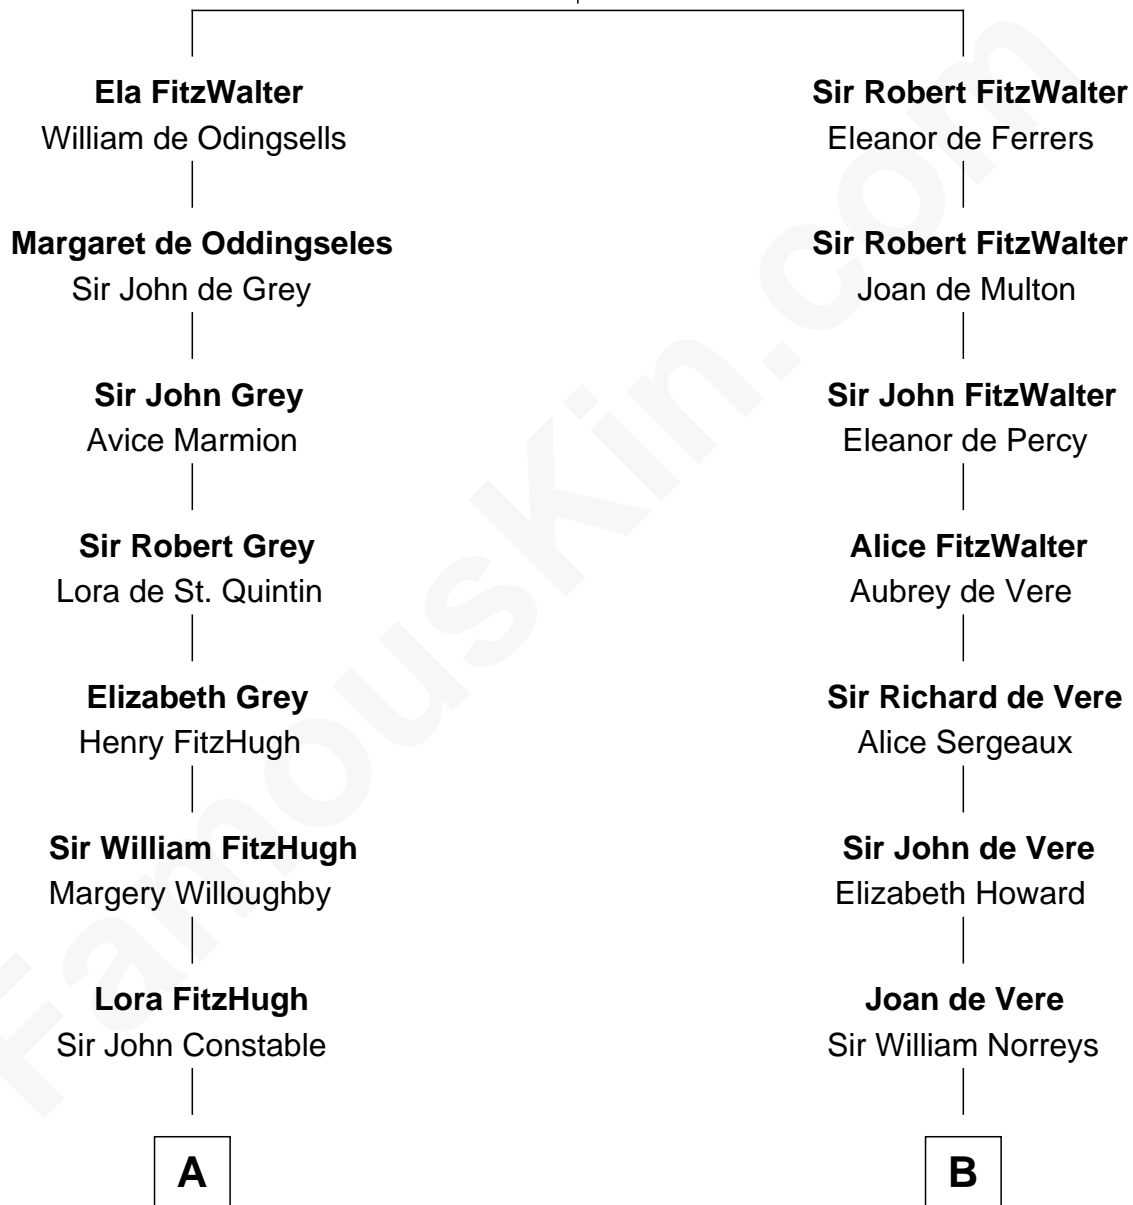

FamousKin.com

Relationship Chart of

Charles A. Pillsbury

Co-Founder of C.A. Pillsbury Co.

18th cousin 1 time removed of

James Russell Lowell

American "Fireside" Poet

Sir Walter FitzRobert

Ida Longespee

C

Henry Carleton

Polly Greeley

Margaret Sprague Carleton

George Alfred Pillsbury

Charles A. Pillsbury

Co-Founder of C.A. Pillsbury Co.