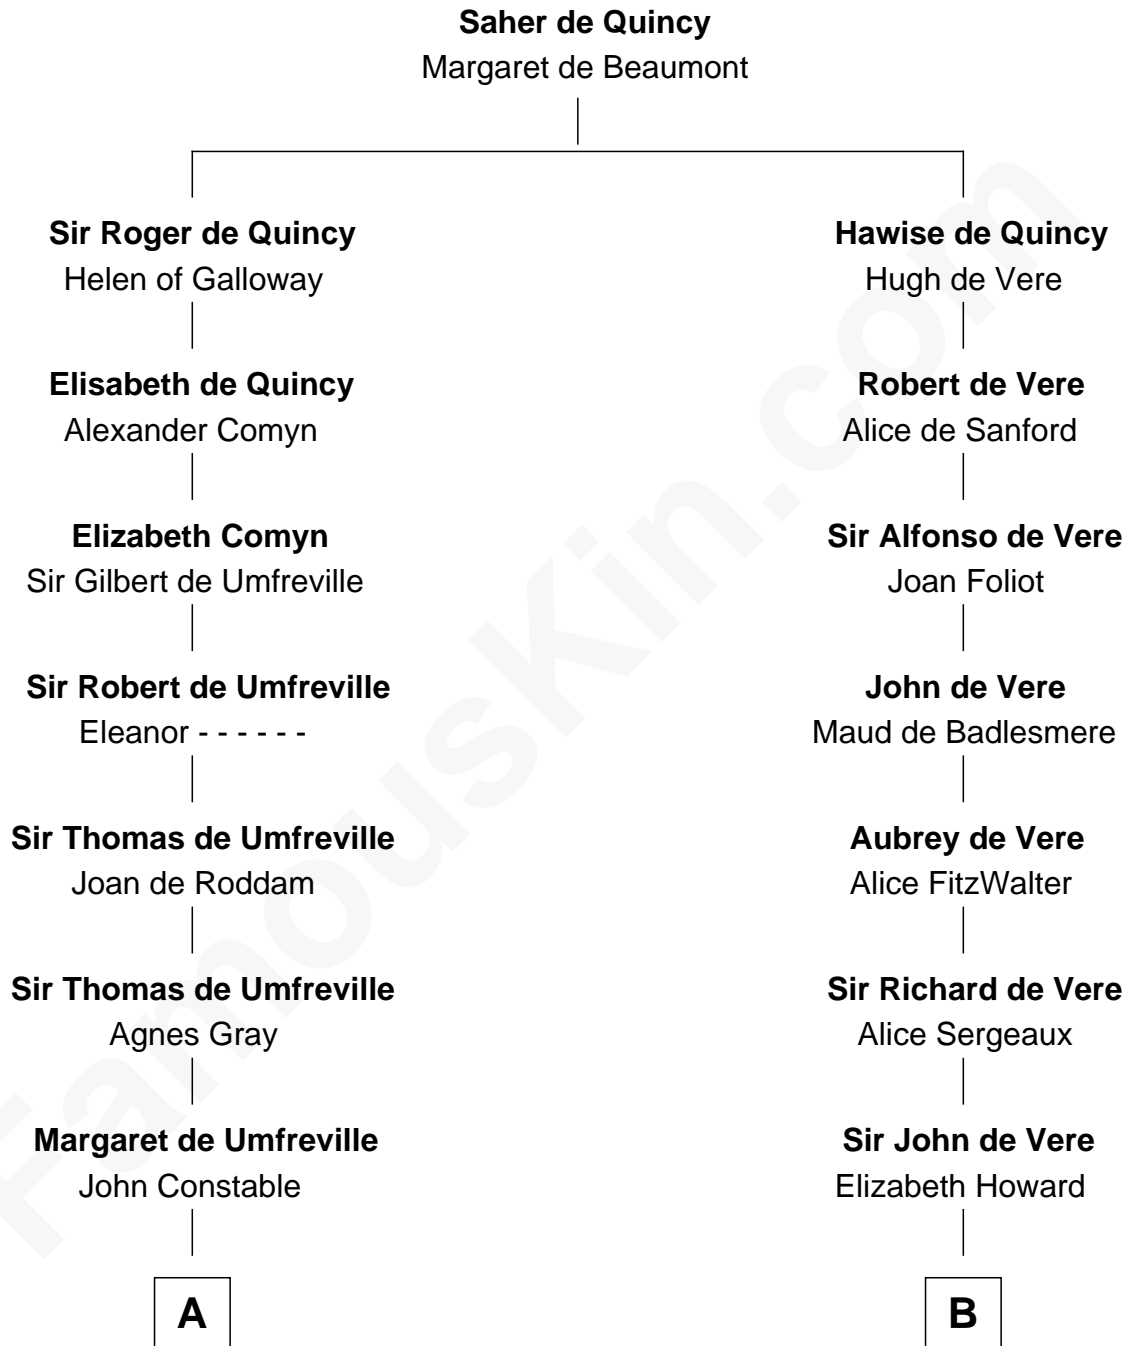

FamousKin.com Relationship Chart of

Charles A. Pillsbury

Co-Founder of C.A. Pillsbury Co.

19th cousin 1 time removed of

James Russell Lowell

American "Fireside" Poet

C

Moses Carleton
Margaret Sprake