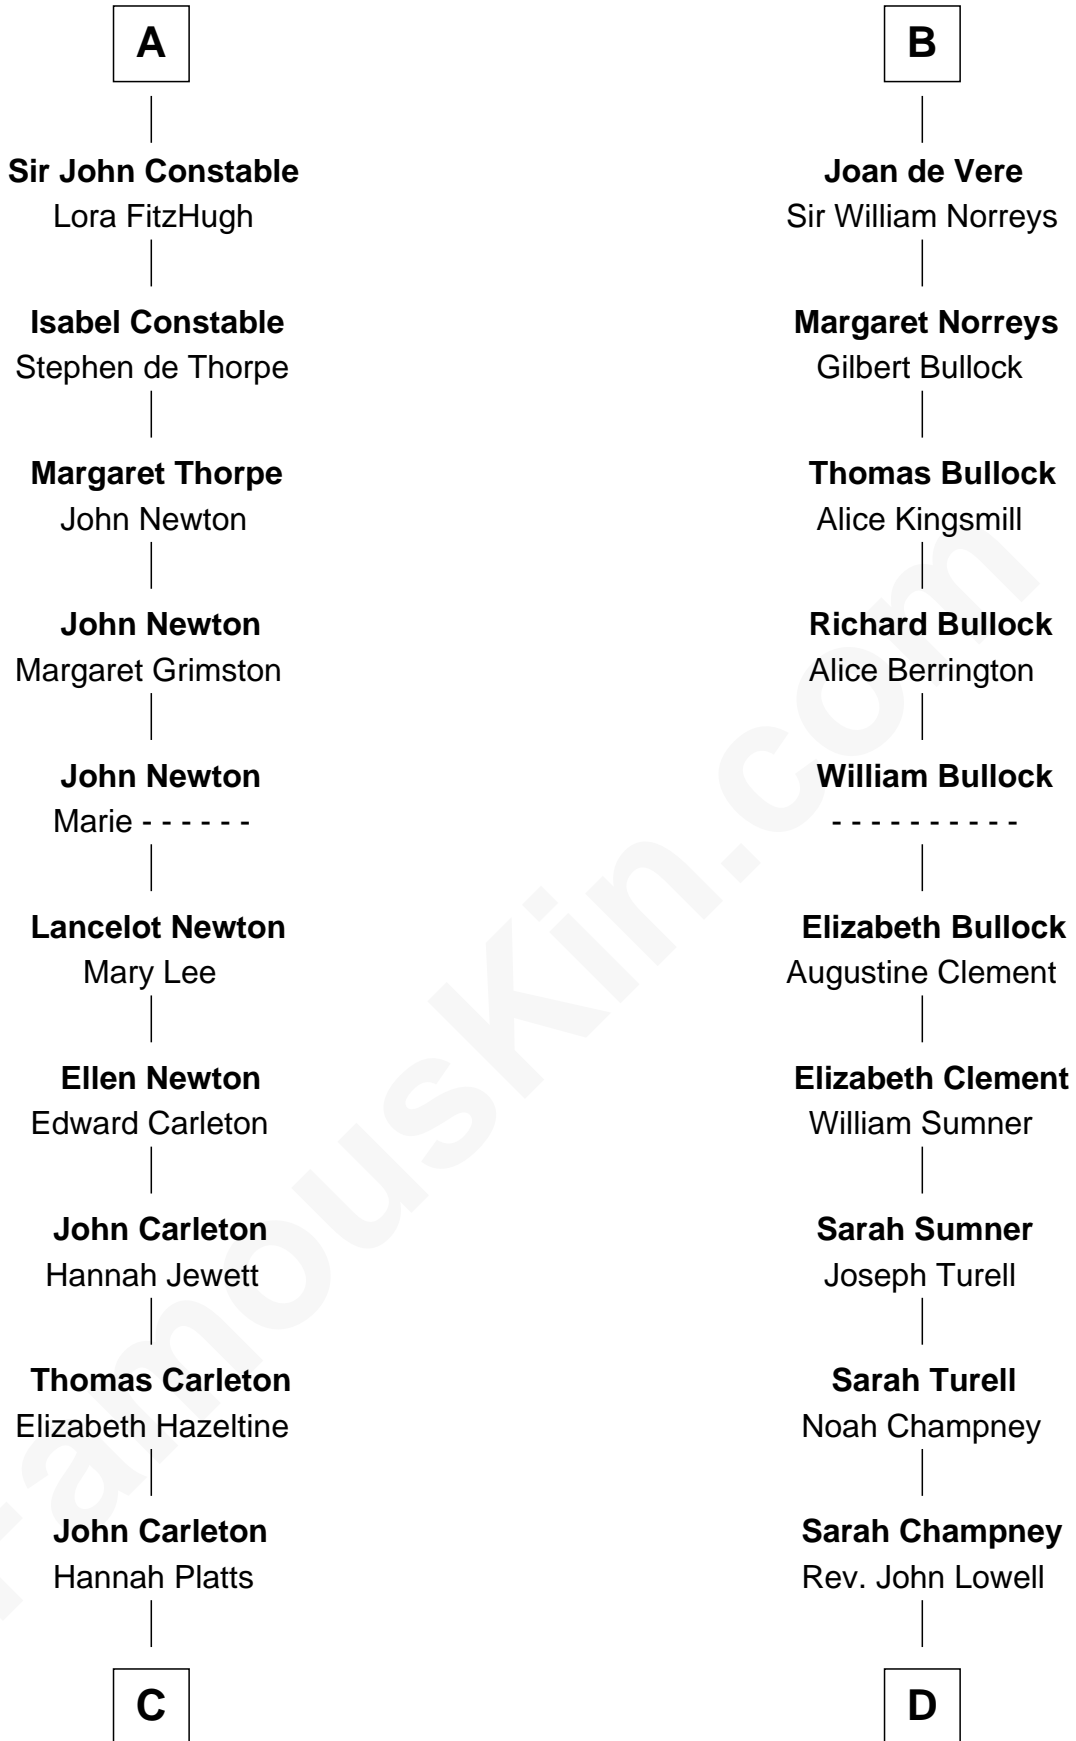

FamousKin.com Relationship Chart of

Charles A. Pillsbury

Co-Founder of C.A. Pillsbury Co.

19th cousin 1 time removed of

James Russell Lowell

American "Fireside" Poet

C

Moses Carleton
Margaret Sprake