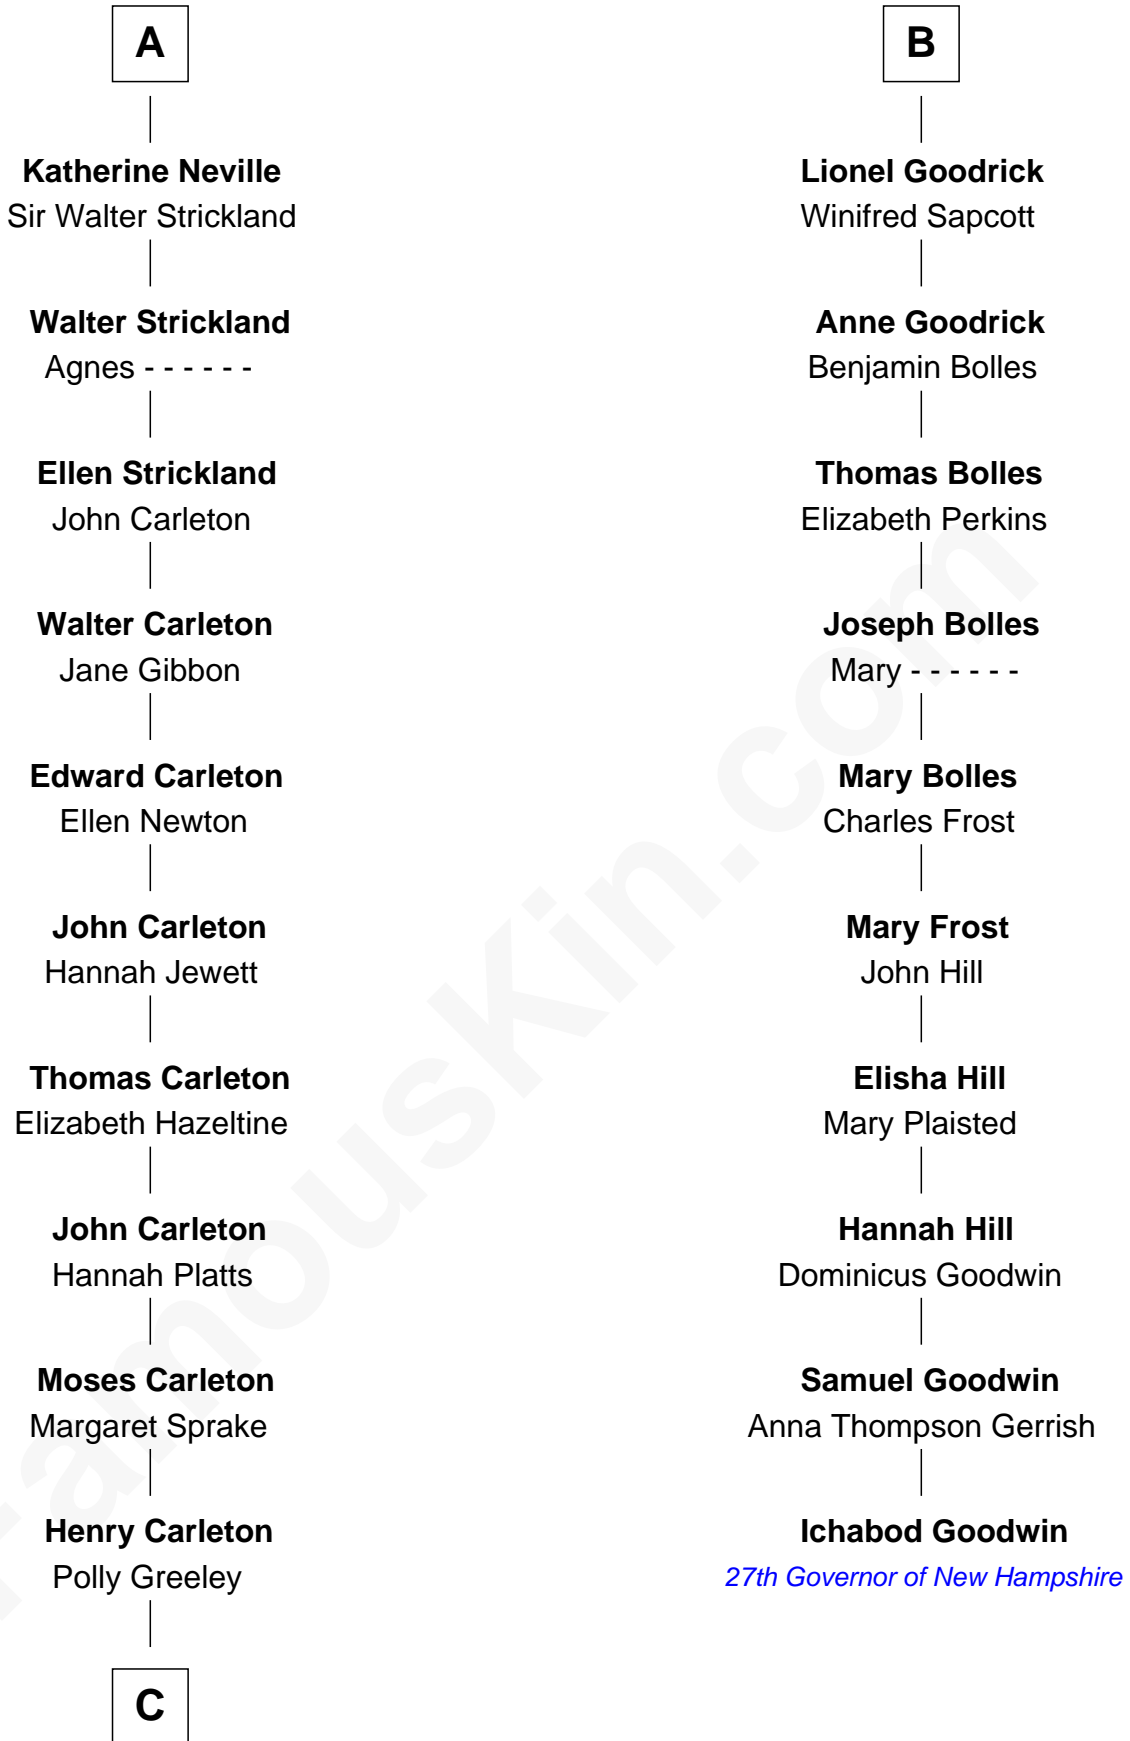

FamousKin.com

Relationship Chart of

Charles A. Pillsbury

Co-Founder of C.A. Pillsbury Co.

16th cousin 2 times removed of

Ichabod Goodwin

27th Governor of New Hampshire

Sir Thomas de Beauchamp

Katherine de Mortimer

C

—
Margaret Sprague Carleton

George Alfred Pillsbury

—
Charles A. Pillsbury

Co-Founder of C.A. Pillsbury Co.

FamousKin.com