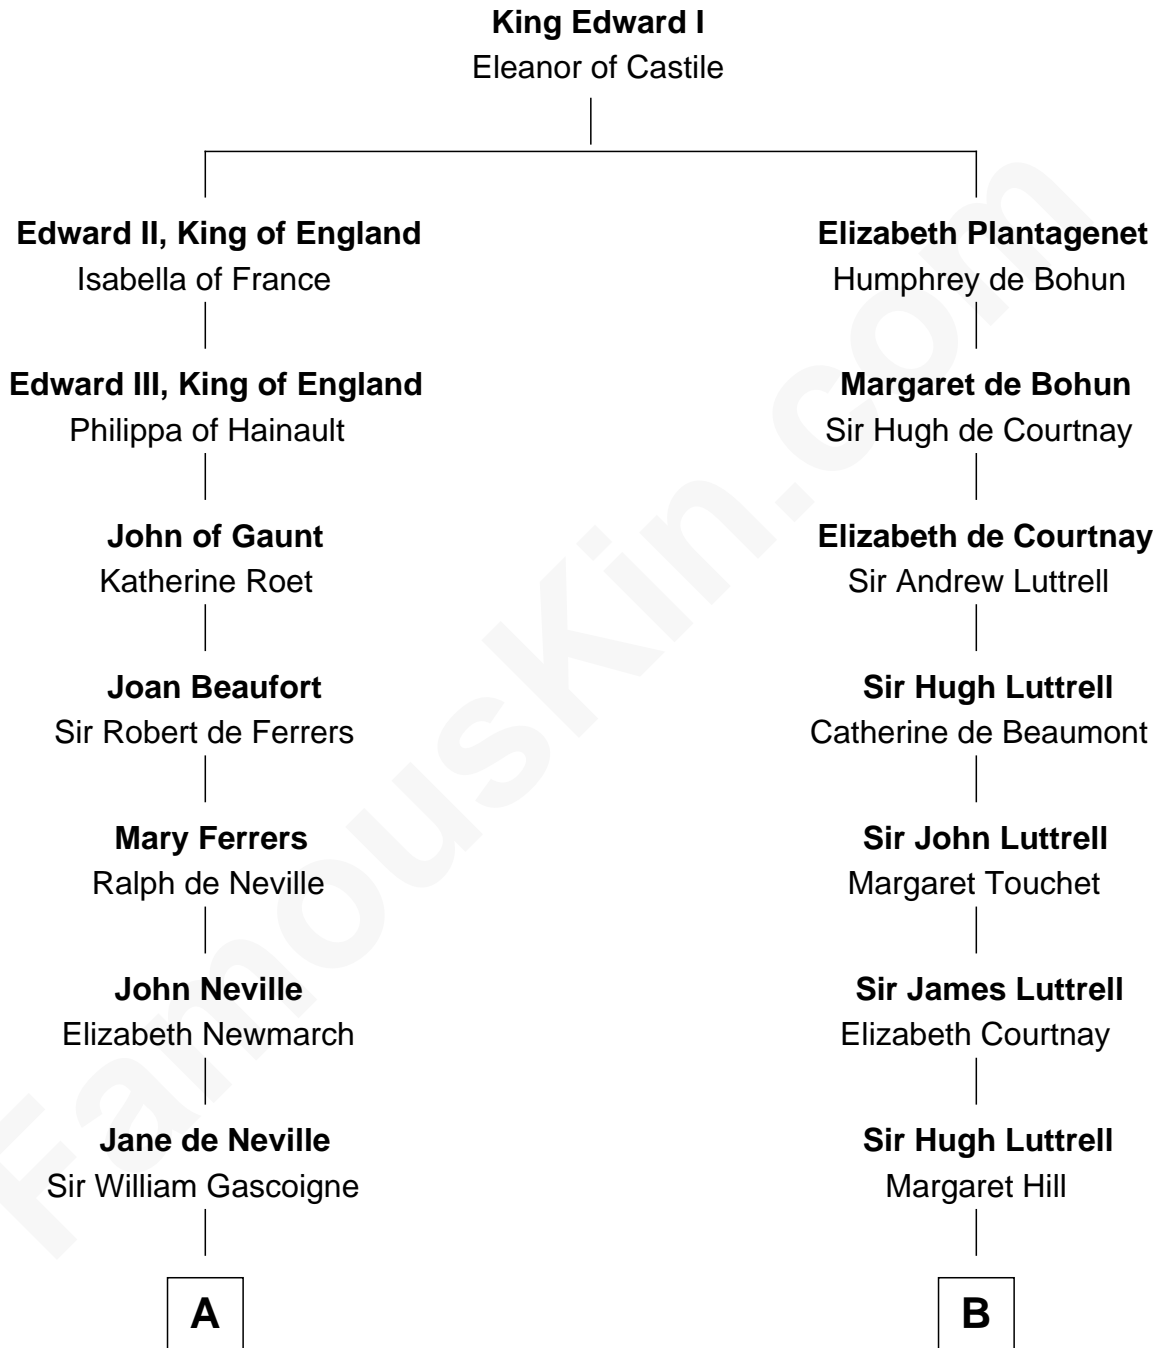

FamousKin.com

Relationship Chart of

Charles A. Pillsbury

Co-Founder of C.A. Pillsbury Co.

16th cousin 4 times removed of

Ichabod Goodwin

27th Governor of New Hampshire

C

—
Moses Carleton
Margaret Sprake

—
Henry Carleton
Polly Greeley

—
Margaret Sprague Carleton
George Alfred Pillsbury

—
Charles A. Pillsbury
Co-Founder of C.A. Pillsbury Co.

FamousKin.com