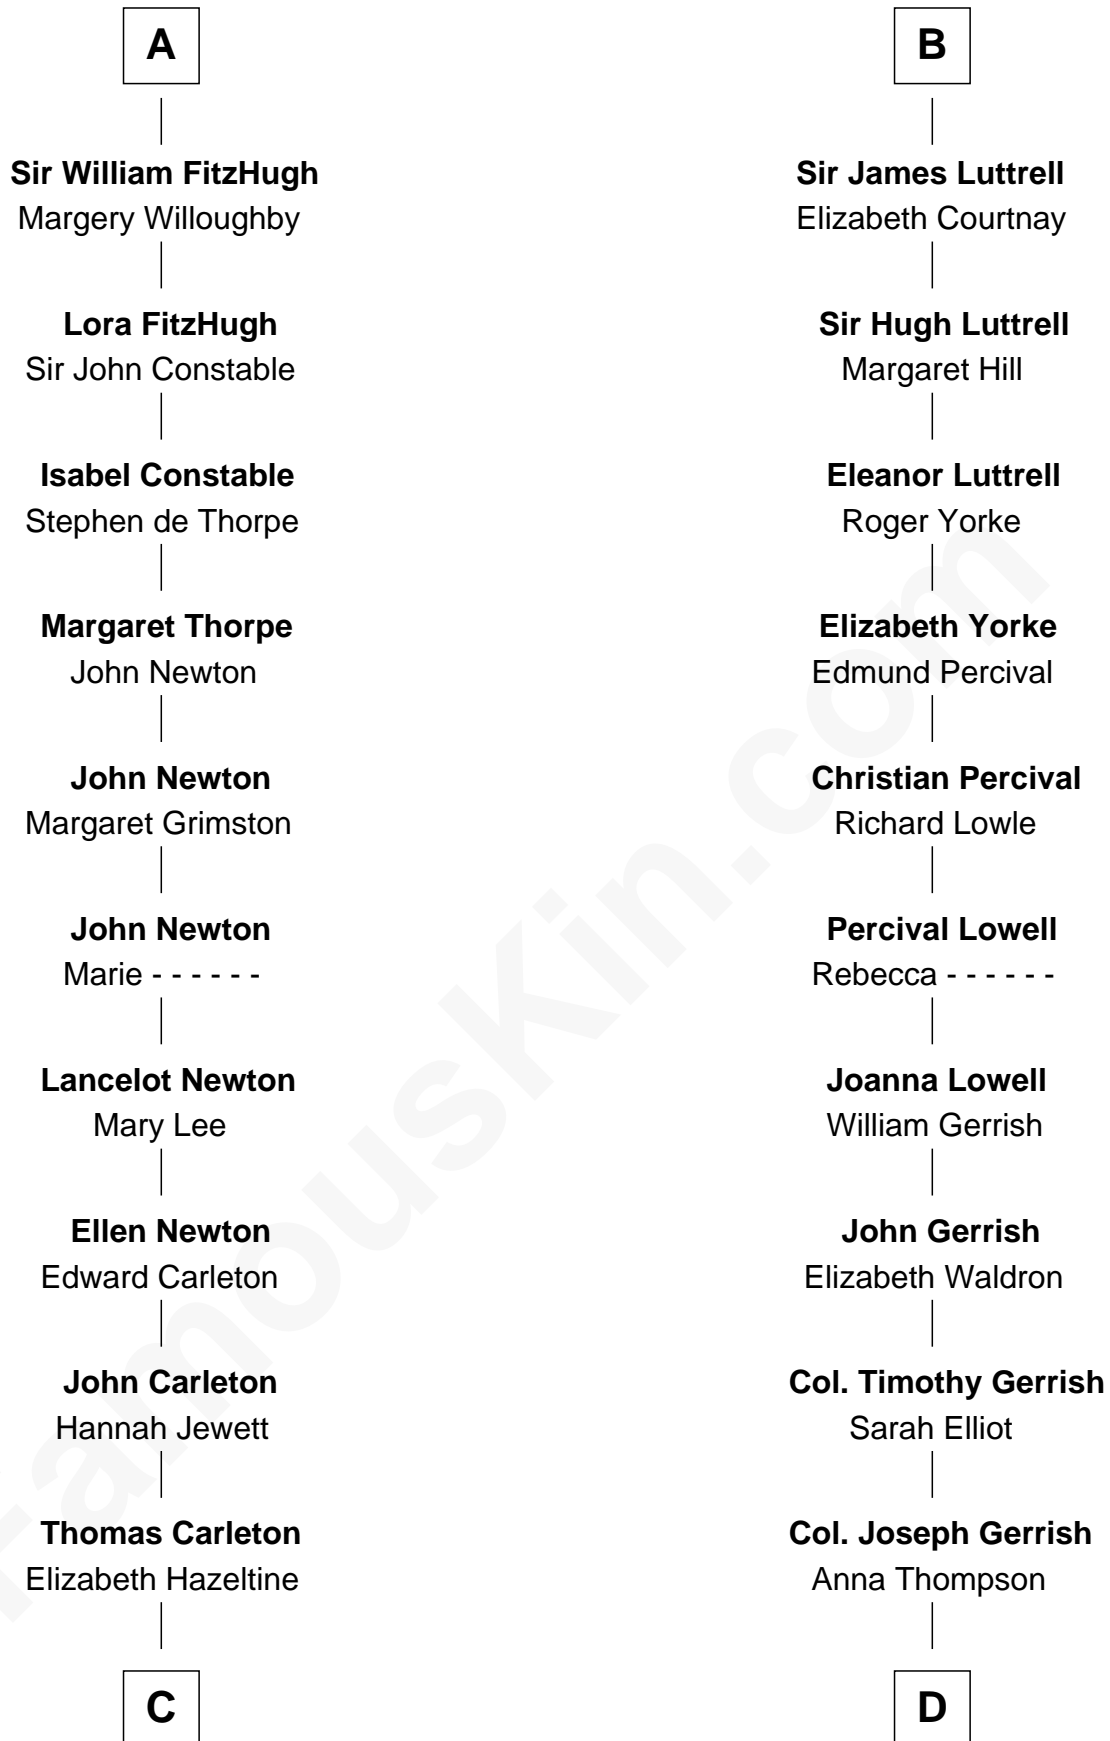

## Relationship Chart of

### Charles A. Pillsbury

Co-Founder of C.A. Pillsbury Co.

18th cousin 3 times removed of

### Ichabod Goodwin

27th Governor of New Hampshire

**C**

**John Carleton**  
Hannah Platts

**Moses Carleton**  
Margaret Sprake

**Henry Carleton**  
Polly Greeley

**Margaret Sprague Carleton**  
George Alfred Pillsbury