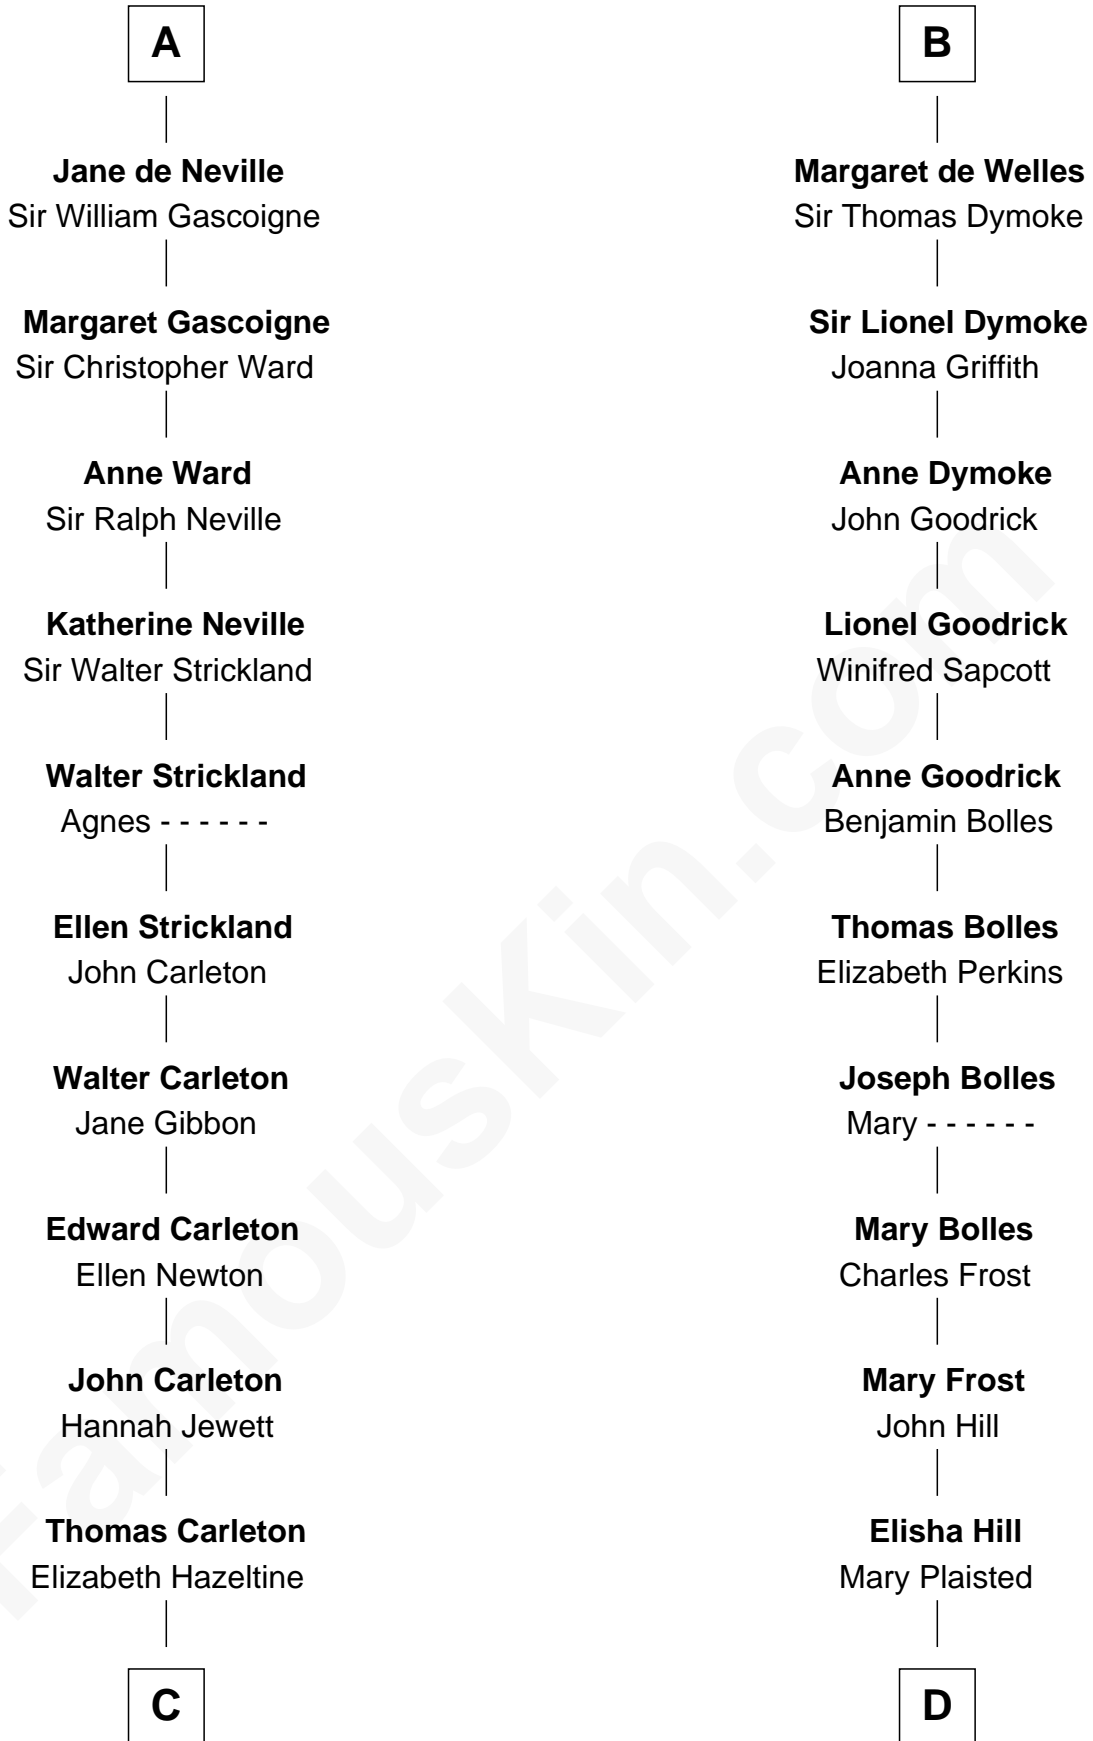

## Relationship Chart of

### Charles A. Pillsbury

*Co-Founder of C.A. Pillsbury Co.*

**19th cousin 2 times removed of**

### Ichabod Goodwin

*27th Governor of New Hampshire*

**C**

**John Carleton**  
Hannah Platts

**Moses Carleton**  
Margaret Sprake

**Henry Carleton**  
Polly Greeley

**Margaret Sprague Carleton**  
George Alfred Pillsbury