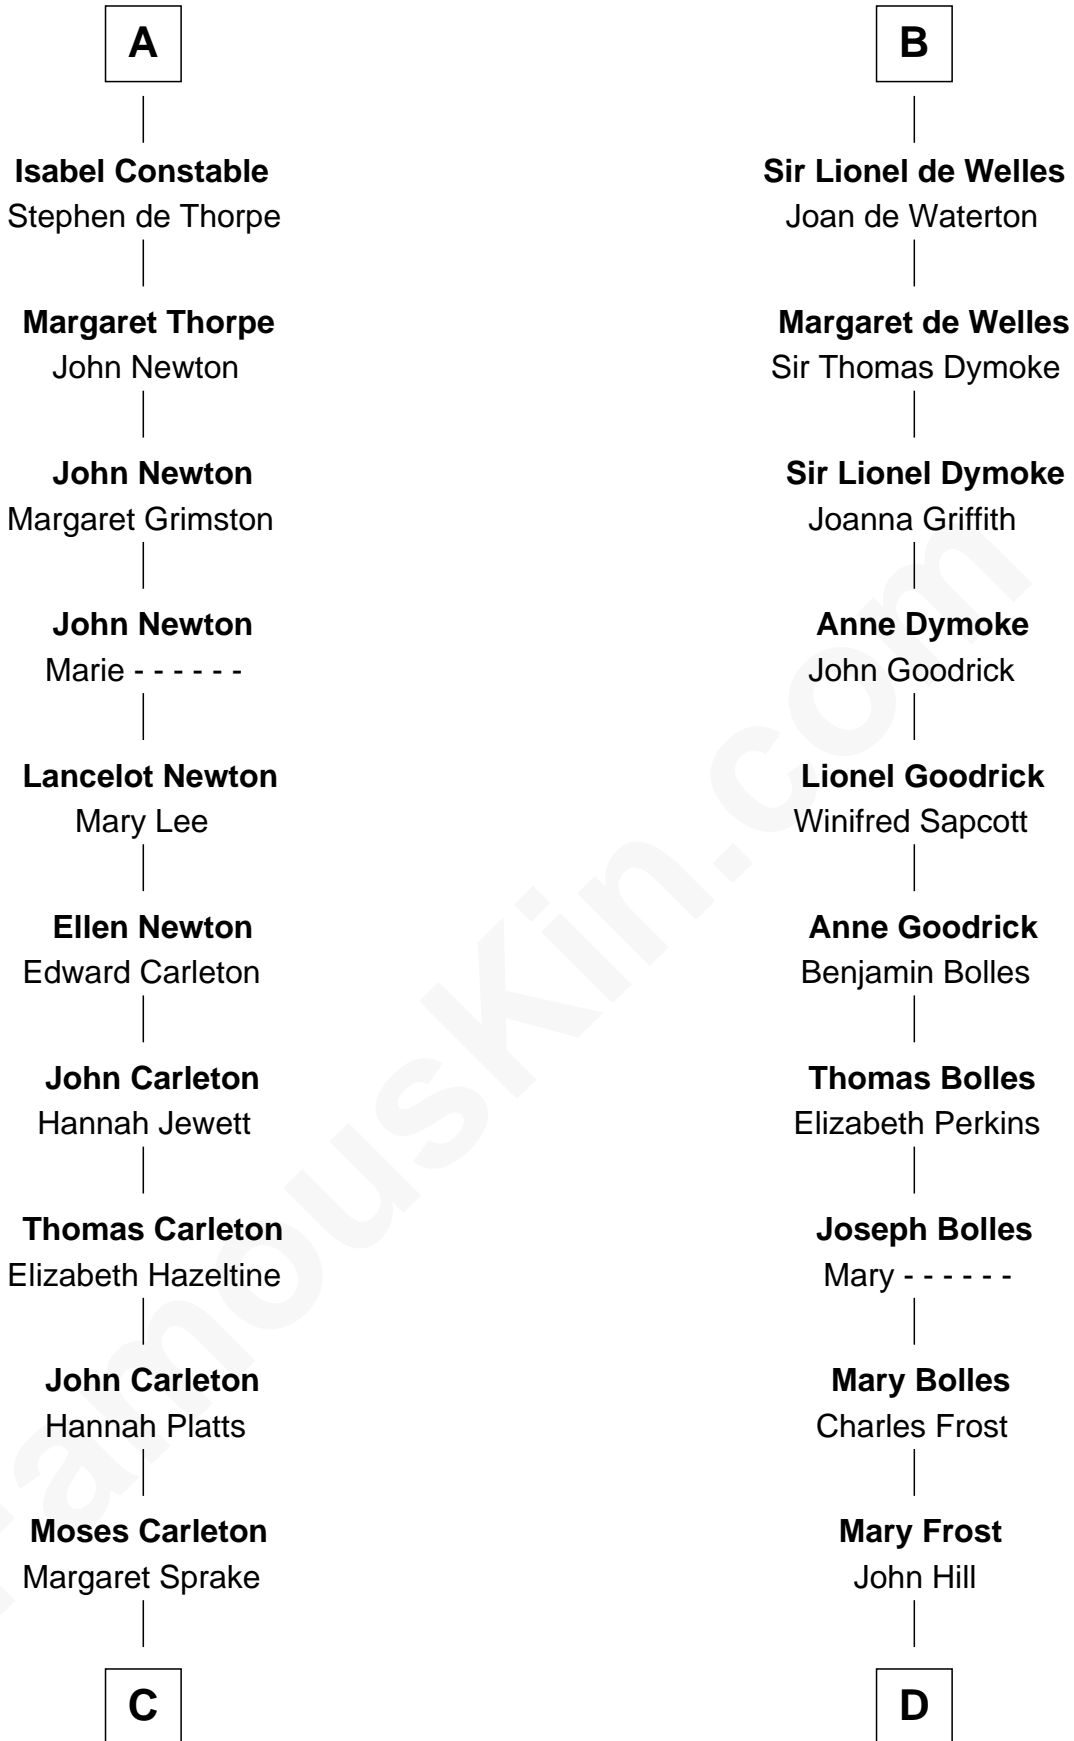

FamousKin.com Relationship Chart of

Charles A. Pillsbury

Co-Founder of C.A. Pillsbury Co.

19th cousin 1 time removed of

Ichabod Goodwin

27th Governor of New Hampshire

Sir Roger de Quincy

Helen of Galloway

Maud de Beauchamp

Katherine de Clifford

Sir Ralph de Greystoke

Maud de Greystoke

Eudo de Welles

B

C

Henry Carleton

Polly Greeley

Margaret Sprague Carleton

George Alfred Pillsbury

Charles A. Pillsbury

Co-Founder of C.A. Pillsbury Co.

D

Elisha Hill

Mary Plaisted