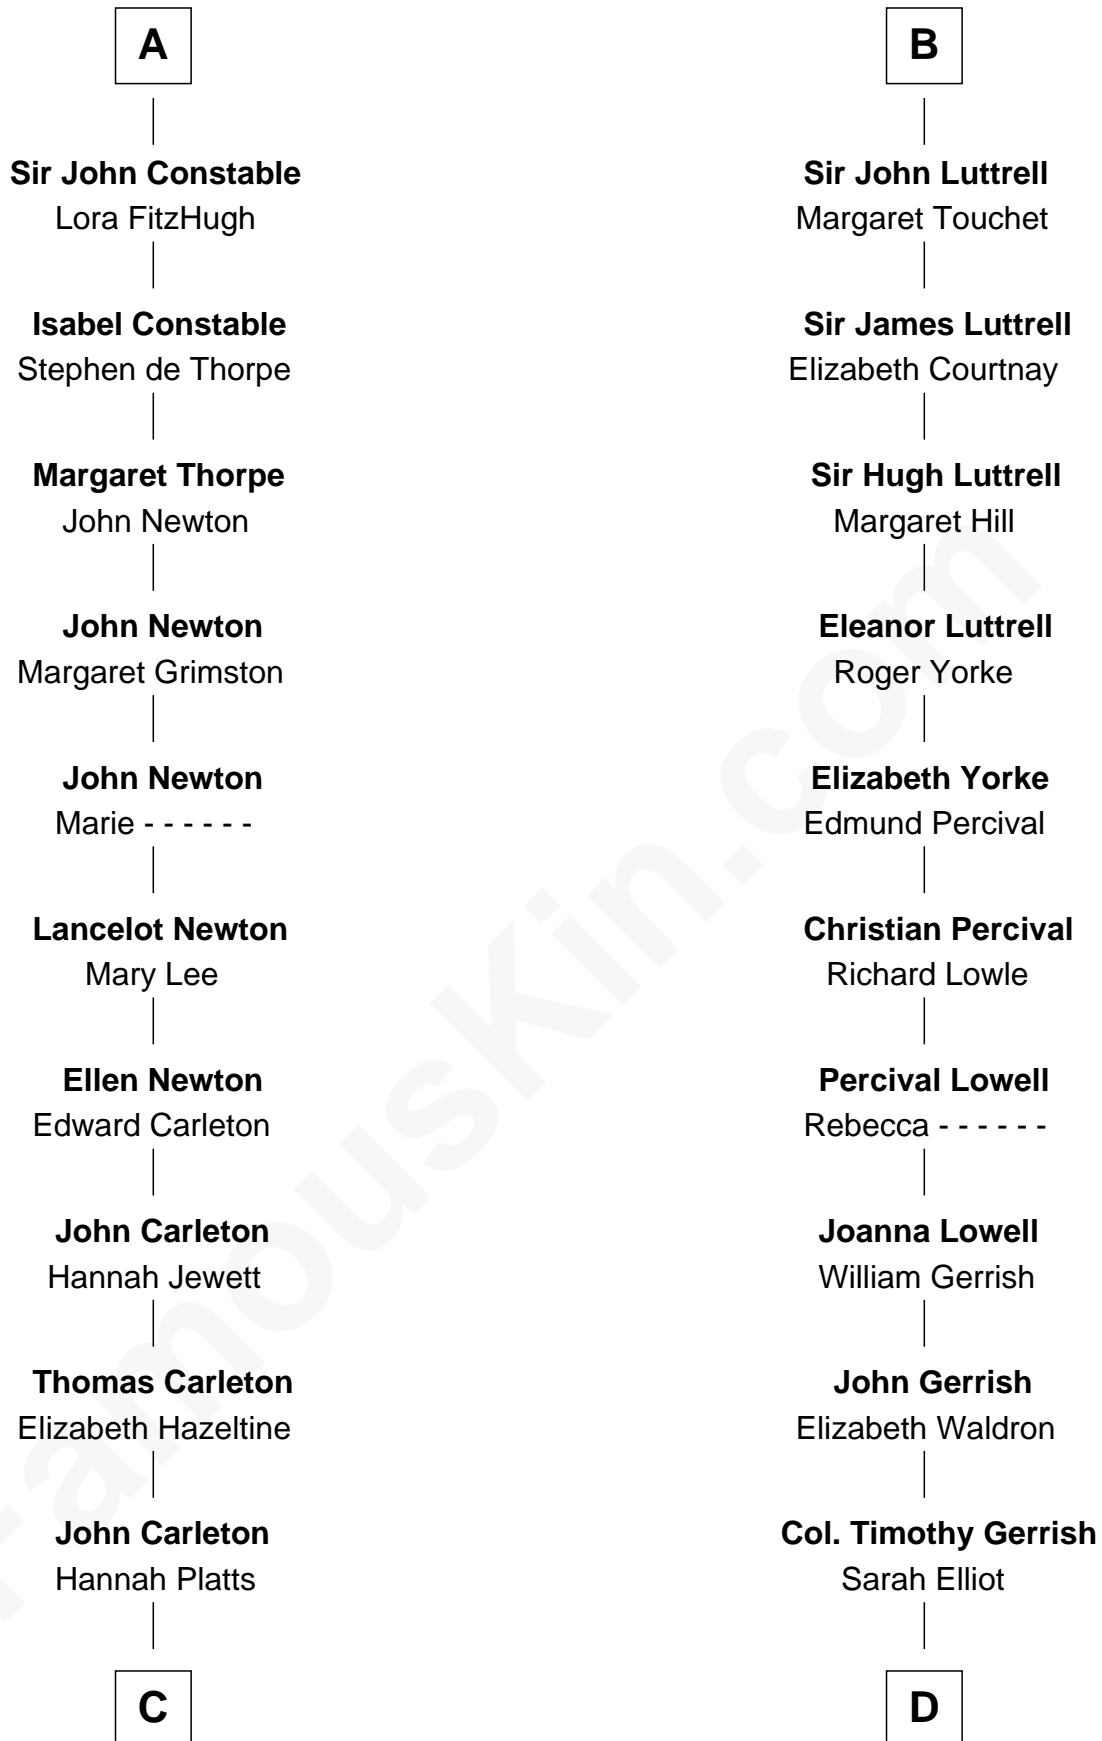

FamousKin.com Relationship Chart of

Charles A. Pillsbury

Co-Founder of C.A. Pillsbury Co.

19th cousin 1 time removed of

Ichabod Goodwin

27th Governor of New Hampshire

C

Moses Carleton
Margaret Sprake

Henry Carleton
Polly Greeley

Margaret Sprague Carleton
George Alfred Pillsbury

Charles A. Pillsbury
Co-Founder of C.A. Pillsbury Co.

D

Col. Joseph Gerrish
Anna Thompson

Anna Thompson Gerrish
Samuel Goodwin