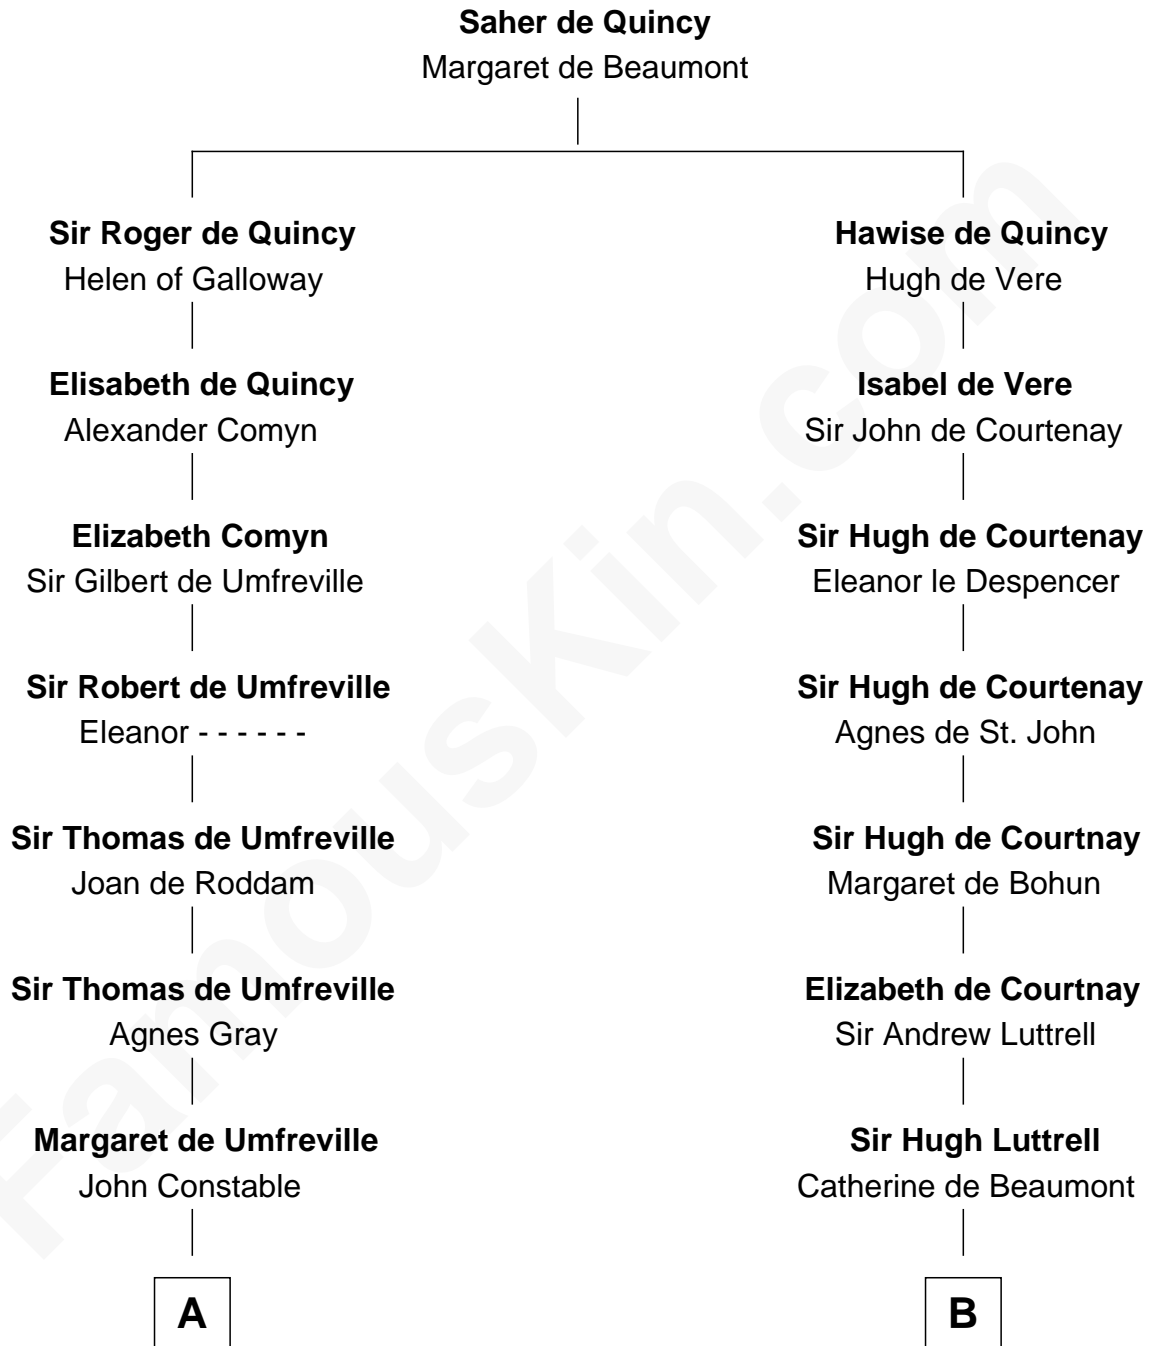

FamousKin.com Relationship Chart of

Charles A. Pillsbury

Co-Founder of C.A. Pillsbury Co.

19th cousin 1 time removed of

Ichabod Goodwin

27th Governor of New Hampshire

C

Moses Carleton
Margaret Sprake

Ichabod Goodwin
27th Governor of New Hampshire

FamousKin.com