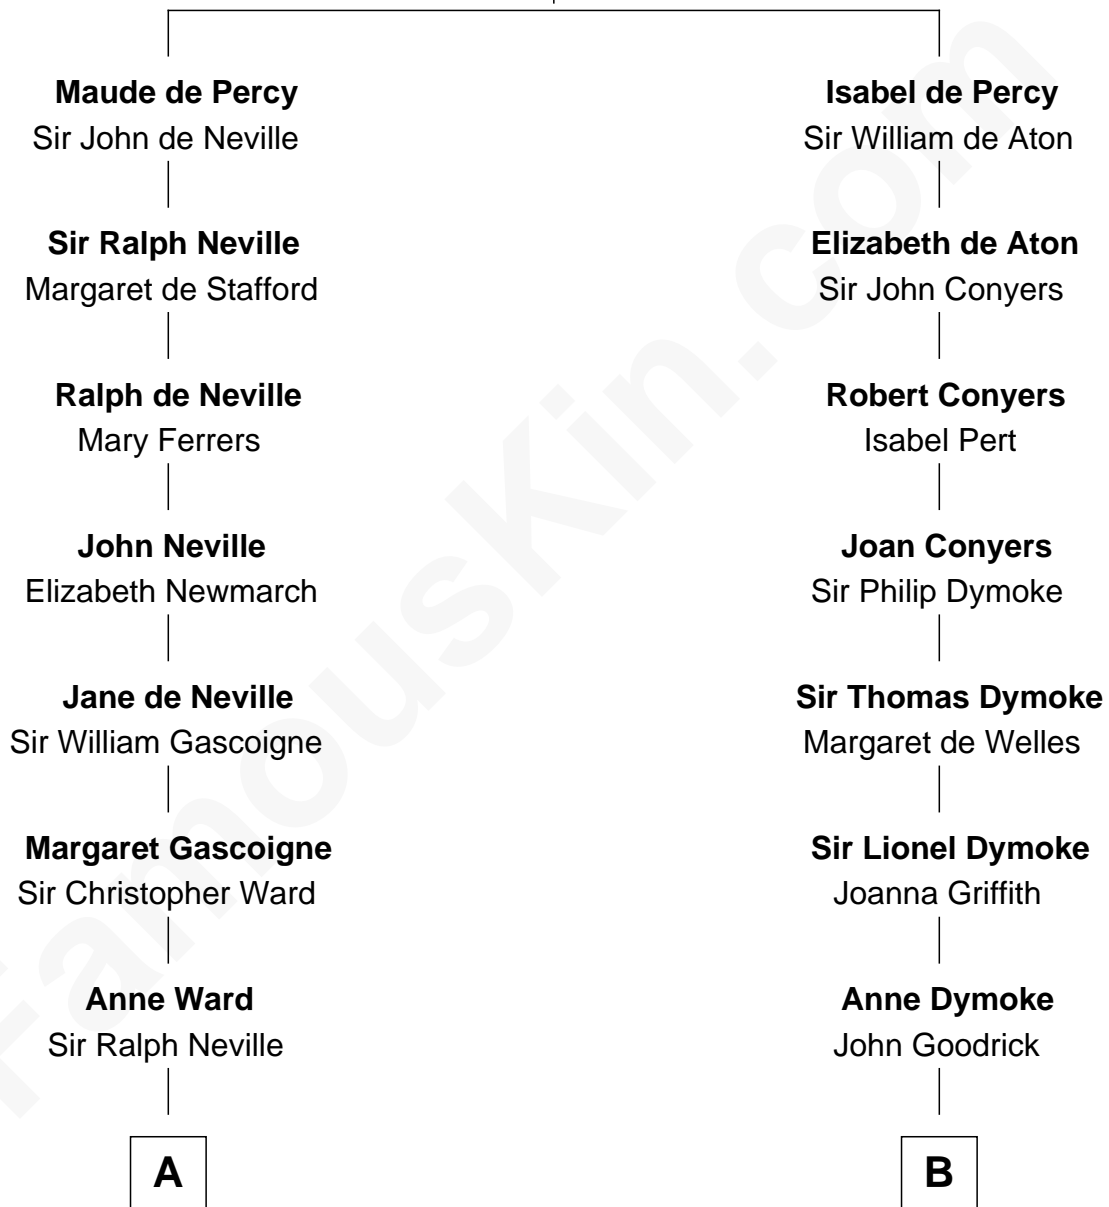

## Relationship Chart of

### Charles A. Pillsbury

*Co-Founder of C.A. Pillsbury Co.*

**16th cousin 2 times removed of**

### Ichabod Goodwin

*27th Governor of New Hampshire*

**Sir Henry de Percy**

*Idoine de Clifford*

C

—  
**Margaret Sprague Carleton**

George Alfred Pillsbury

—  
**Charles A. Pillsbury**