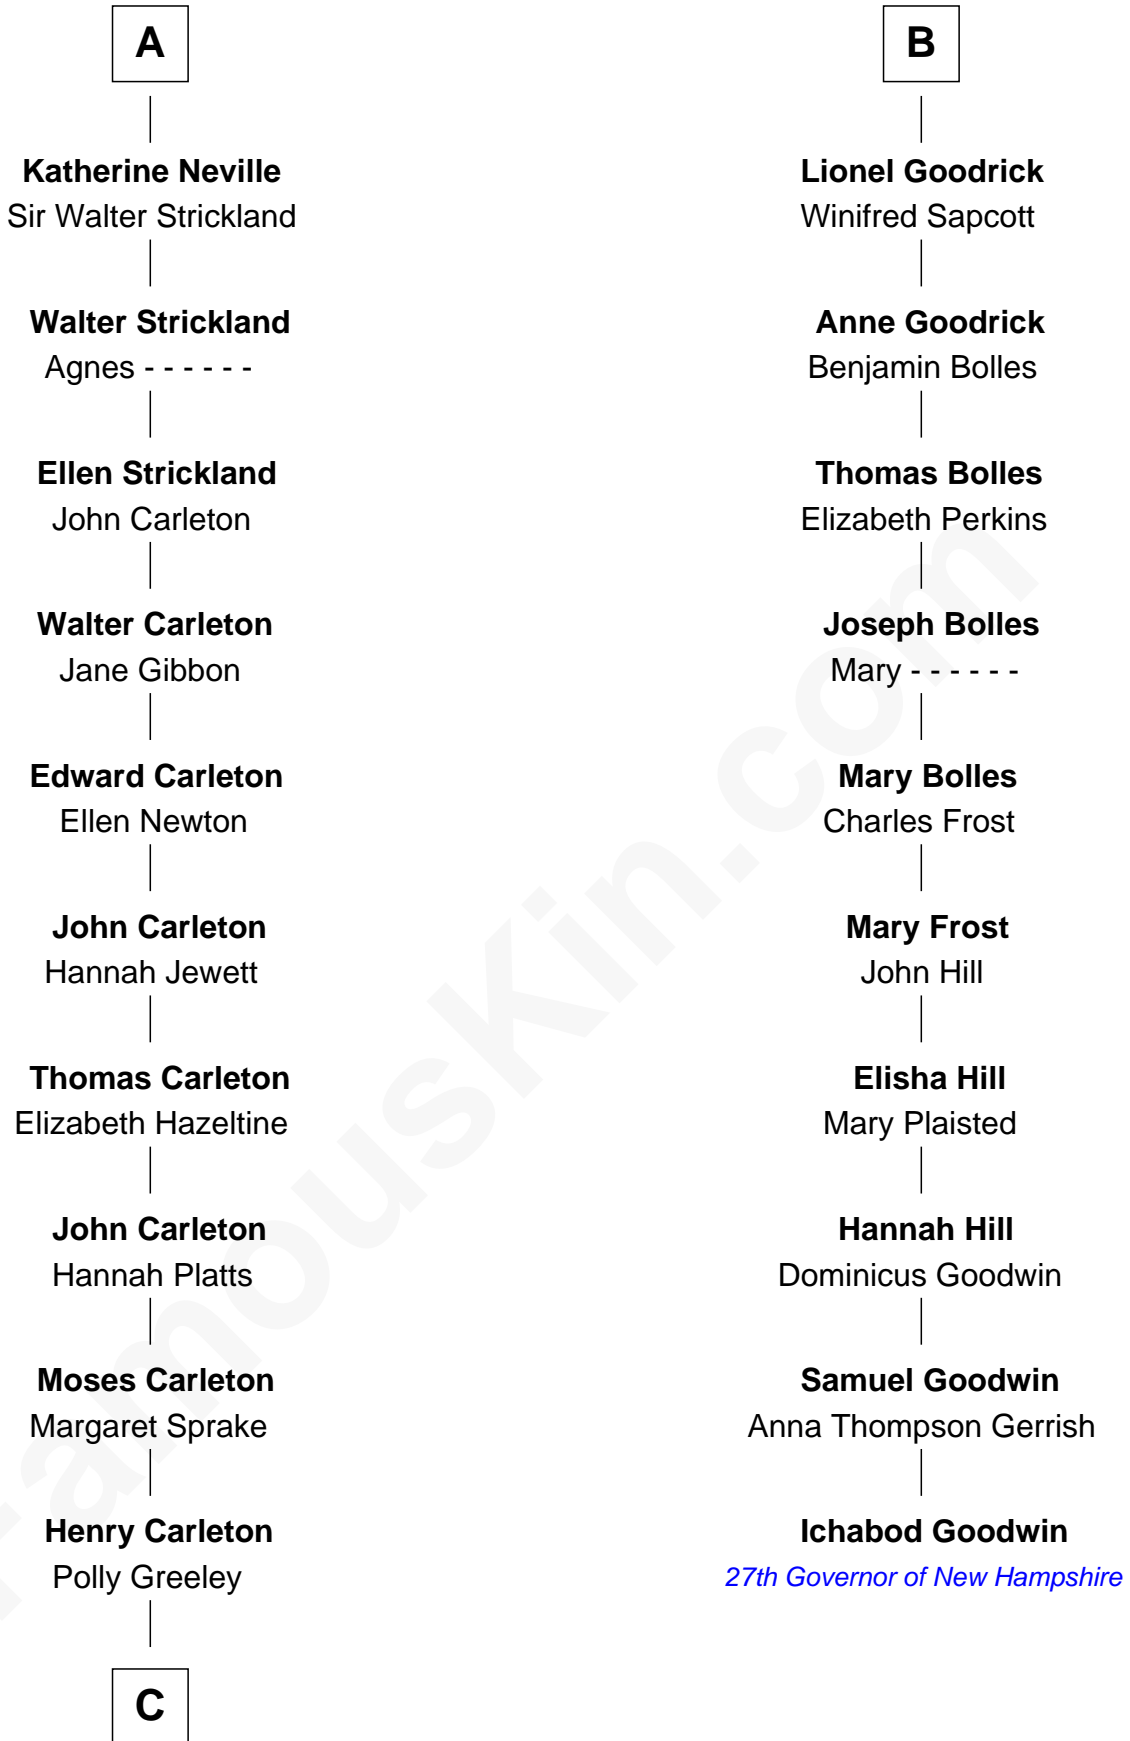

## Relationship Chart of

### Ichabod Goodwin

*27th Governor of New Hampshire*

**Sir Henry de Percy**

*Idoine de Clifford*

C

—  
**Margaret Sprague Carleton**

George Alfred Pillsbury

—  
**Charles A. Pillsbury**