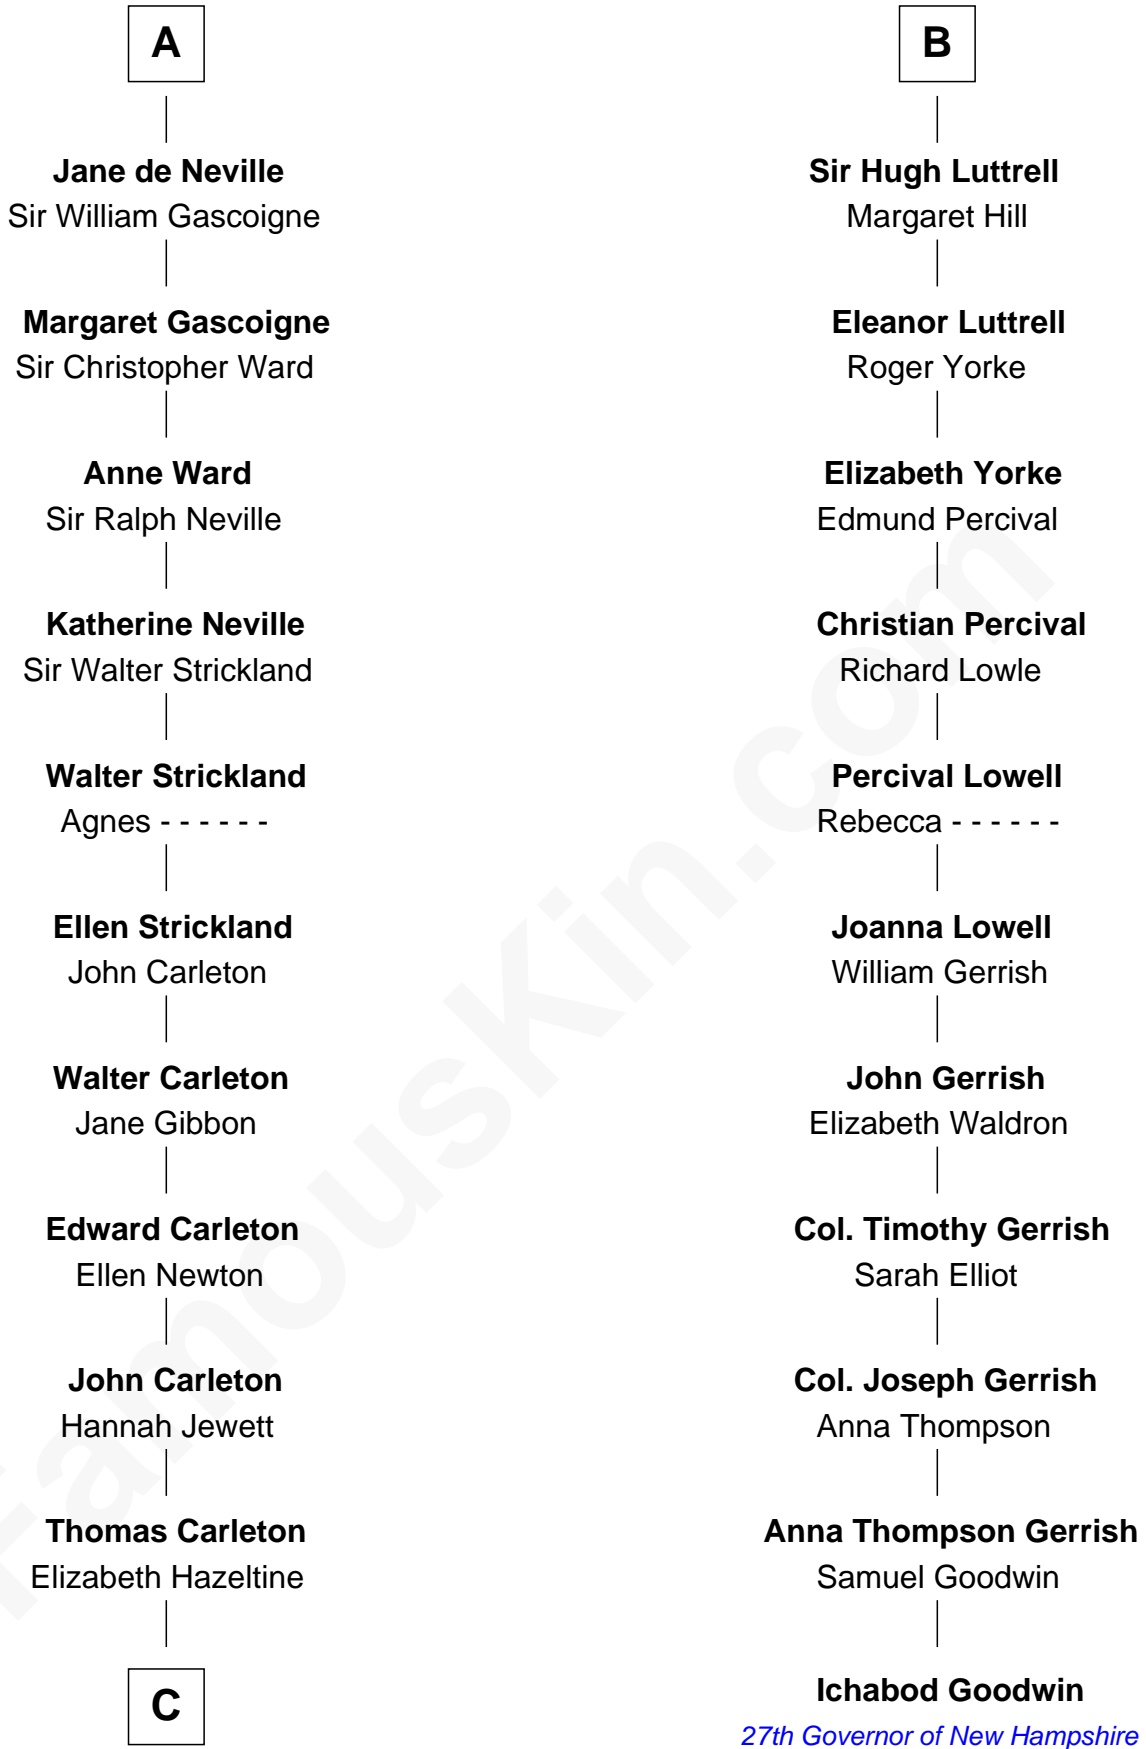

FamousKin.com Relationship Chart of

Charles A. Pillsbury

Co-Founder of C.A. Pillsbury Co.

17th cousin 4 times removed of

Ichabod Goodwin

27th Governor of New Hampshire

Sir Humphrey de Bohun

Eleanor de Braiose

C

—
John Carleton
Hannah Platts

—
Moses Carleton
Margaret Sprake

—
Henry Carleton
Polly Greeley

—
Margaret Sprague Carleton
George Alfred Pillsbury

—
Charles A. Pillsbury
Co-Founder of C.A. Pillsbury Co.

FamousKin.com