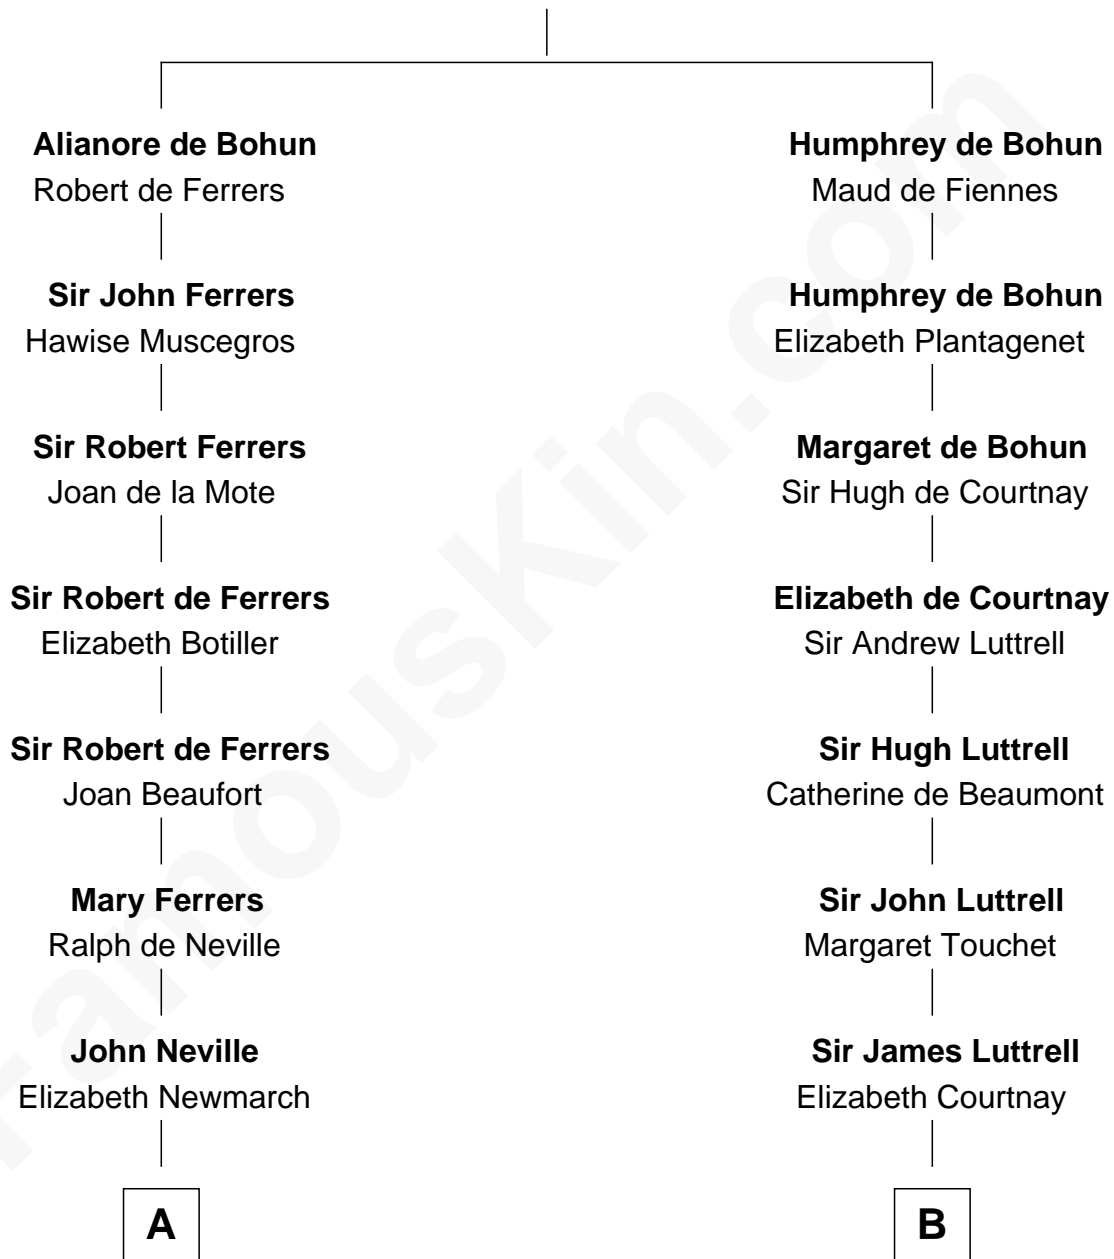

FamousKin.com Relationship Chart of

Charles A. Pillsbury

Co-Founder of C.A. Pillsbury Co.

17th cousin 4 times removed of

Ichabod Goodwin

27th Governor of New Hampshire

Sir Humphrey de Bohun

Eleanor de Braiose

C

—
John Carleton
Hannah Platts

—
Moses Carleton
Margaret Sprake

—
Henry Carleton
Polly Greeley

—
Margaret Sprague Carleton
George Alfred Pillsbury

—
Charles A. Pillsbury
Co-Founder of C.A. Pillsbury Co.

FamousKin.com