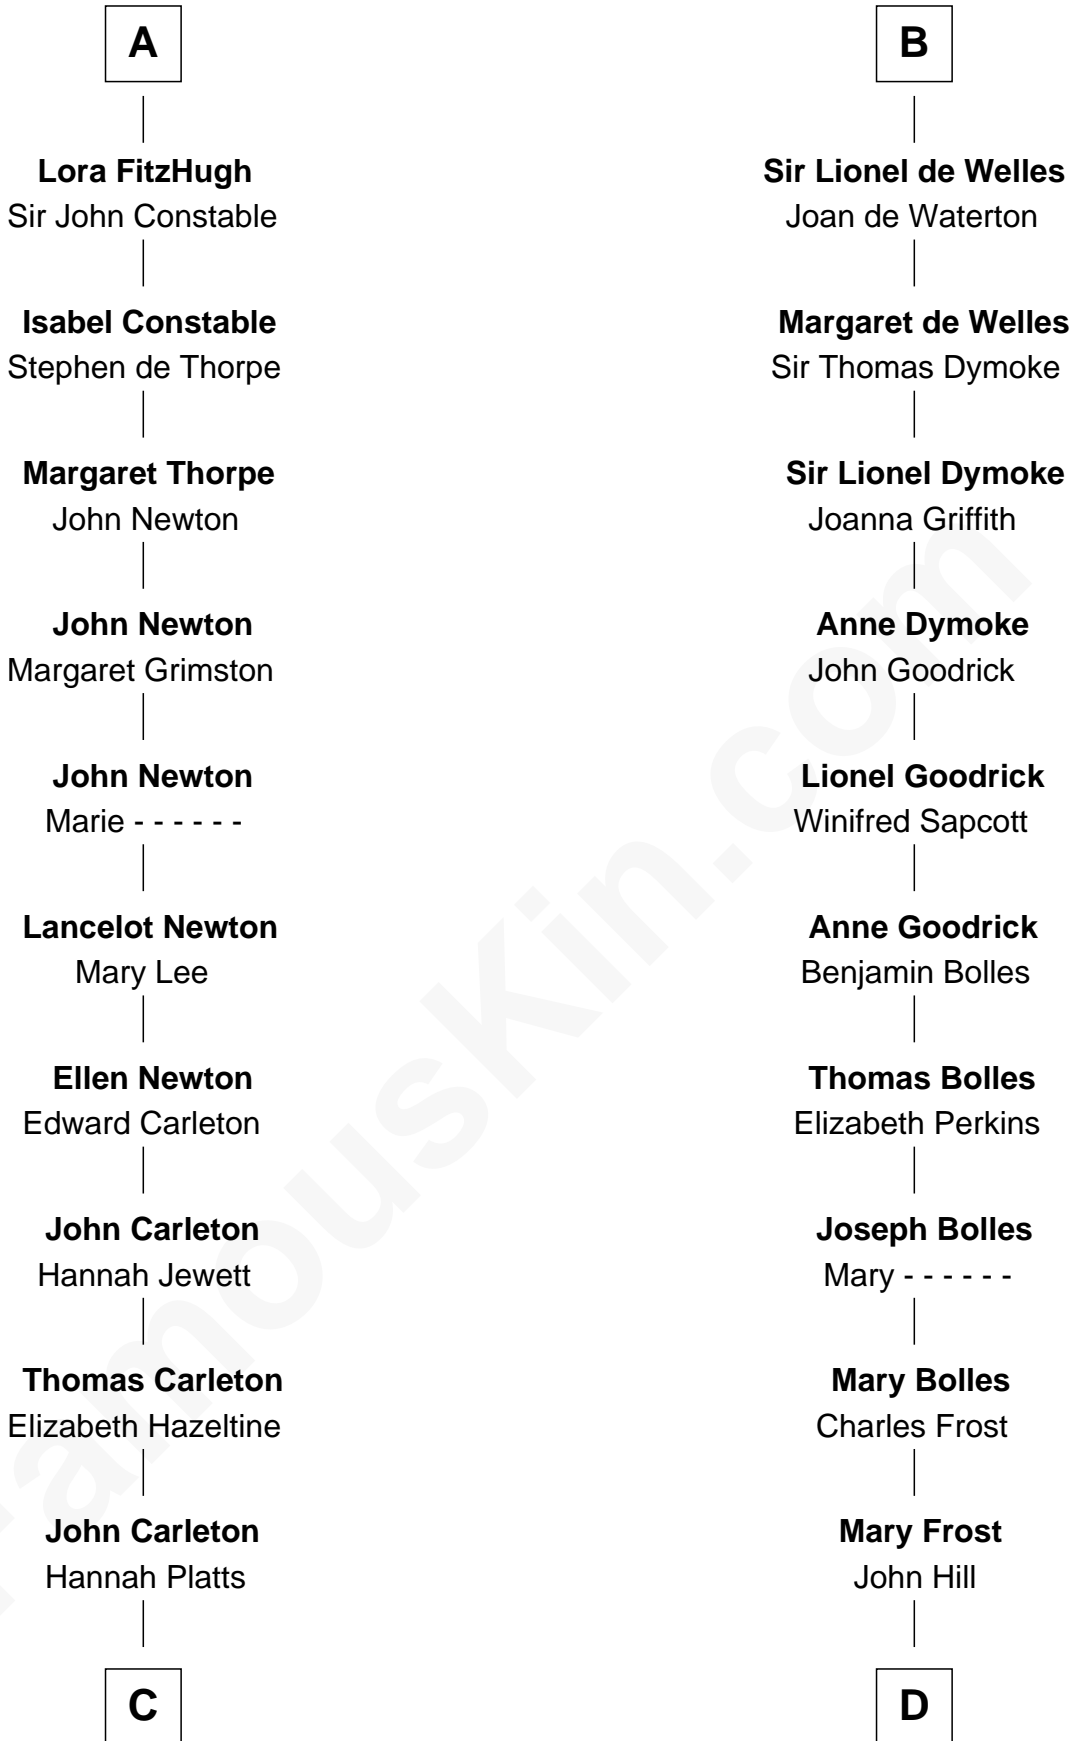

FamousKin.com

Relationship Chart of

Charles A. Pillsbury

Co-Founder of C.A. Pillsbury Co.

20th cousin of

Ichabod Goodwin

27th Governor of New Hampshire

Sir William Longespee

Ela of Salisbury

C

Moses Carleton

Margaret Sprake

Henry Carleton

Polly Greeley

Margaret Sprague Carleton

George Alfred Pillsbury

Anna Thompson Gerrish

Ichabod Goodwin

27th Governor of New Hampshire

FamousKin.com