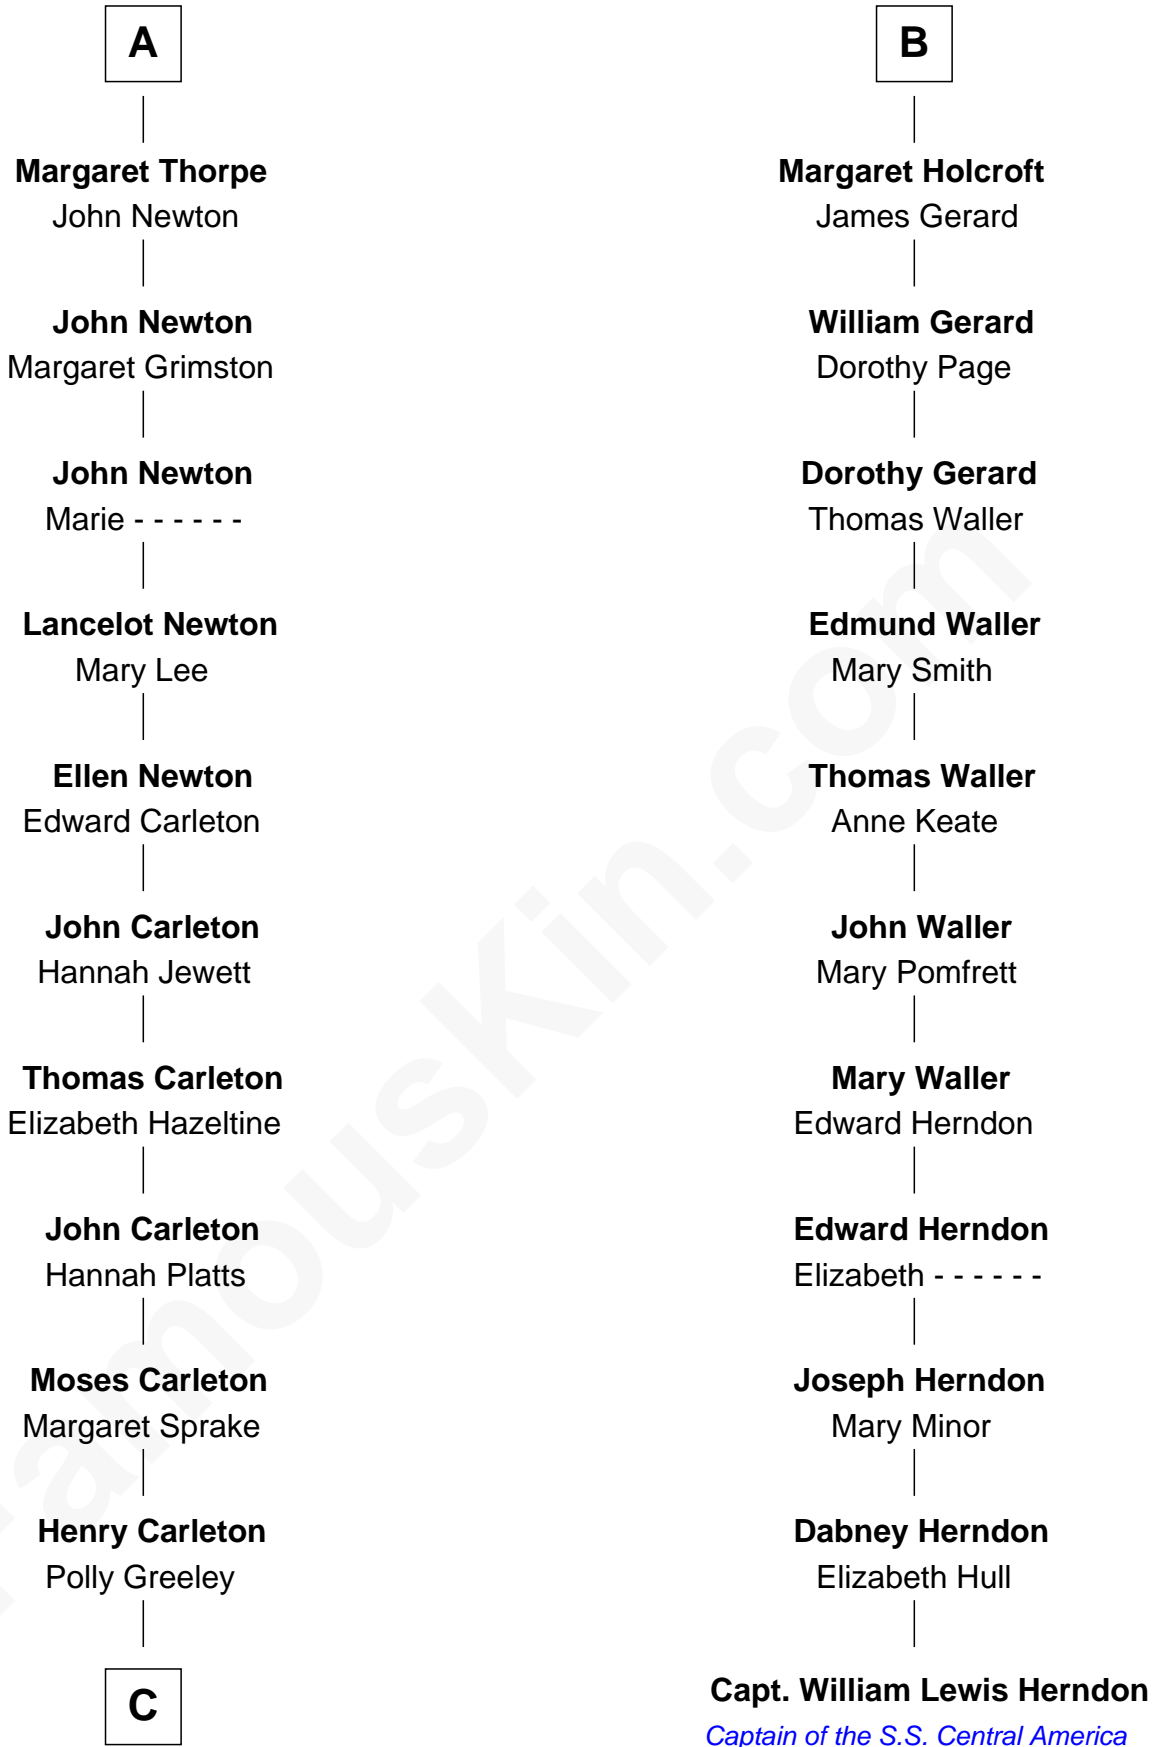

FamousKin.com

Relationship Chart of

Charles A. Pillsbury

Co-Founder of C.A. Pillsbury Co.

17th cousin 1 time removed of

Capt. William Lewis Herndon

Captain of the ill fated S.S. Central America

C