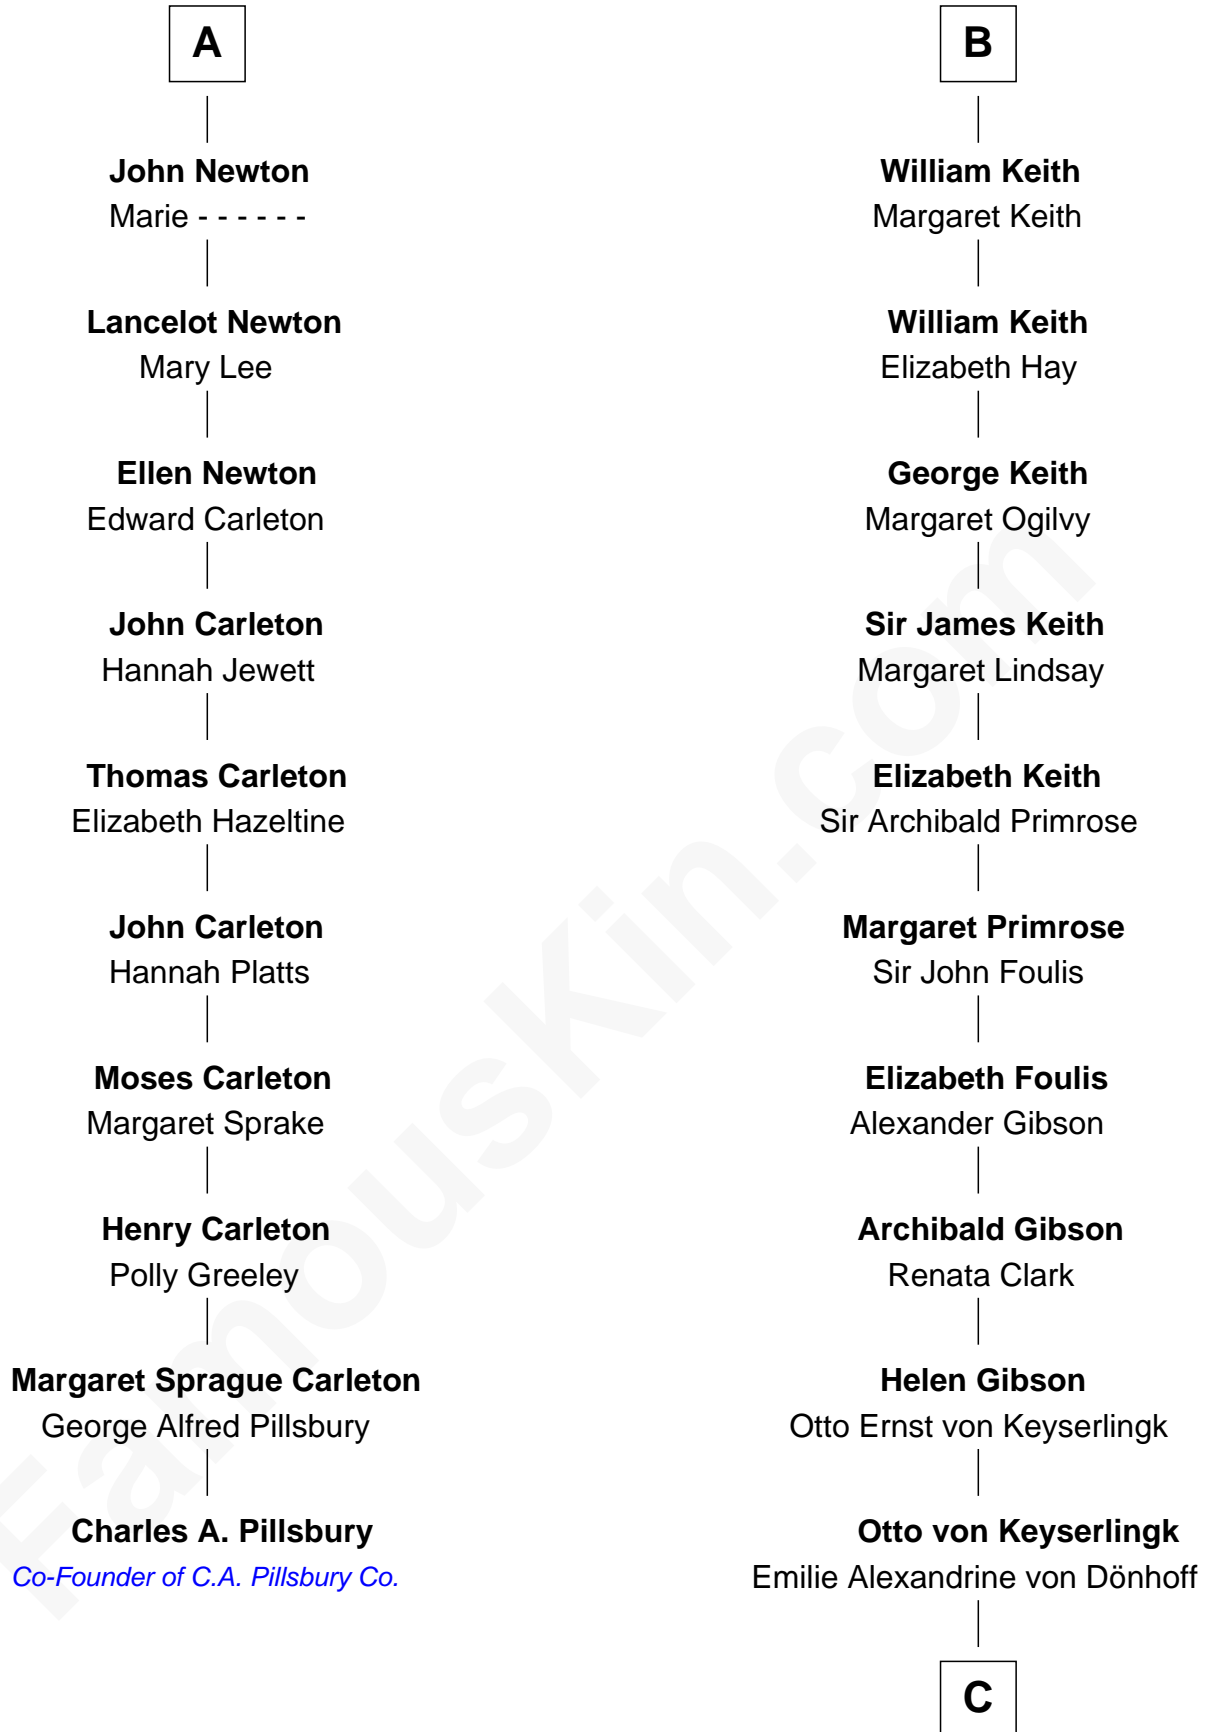

FamousKin.com

Relationship Chart of

Charles A. Pillsbury

Co-Founder of C.A. Pillsbury Co.

16th cousin 5 times removed of

Wernher von Braun

Rocket Scientist

Edmund Fitzalan

Alice de Warenne

C

Friederike von Keyserlingk

Gustav von Below

Karl Emil Gustav von Below

Eleonore Melitta Behrend

Marie Eleonore Dorothea von Below

Wernher von Quistorp