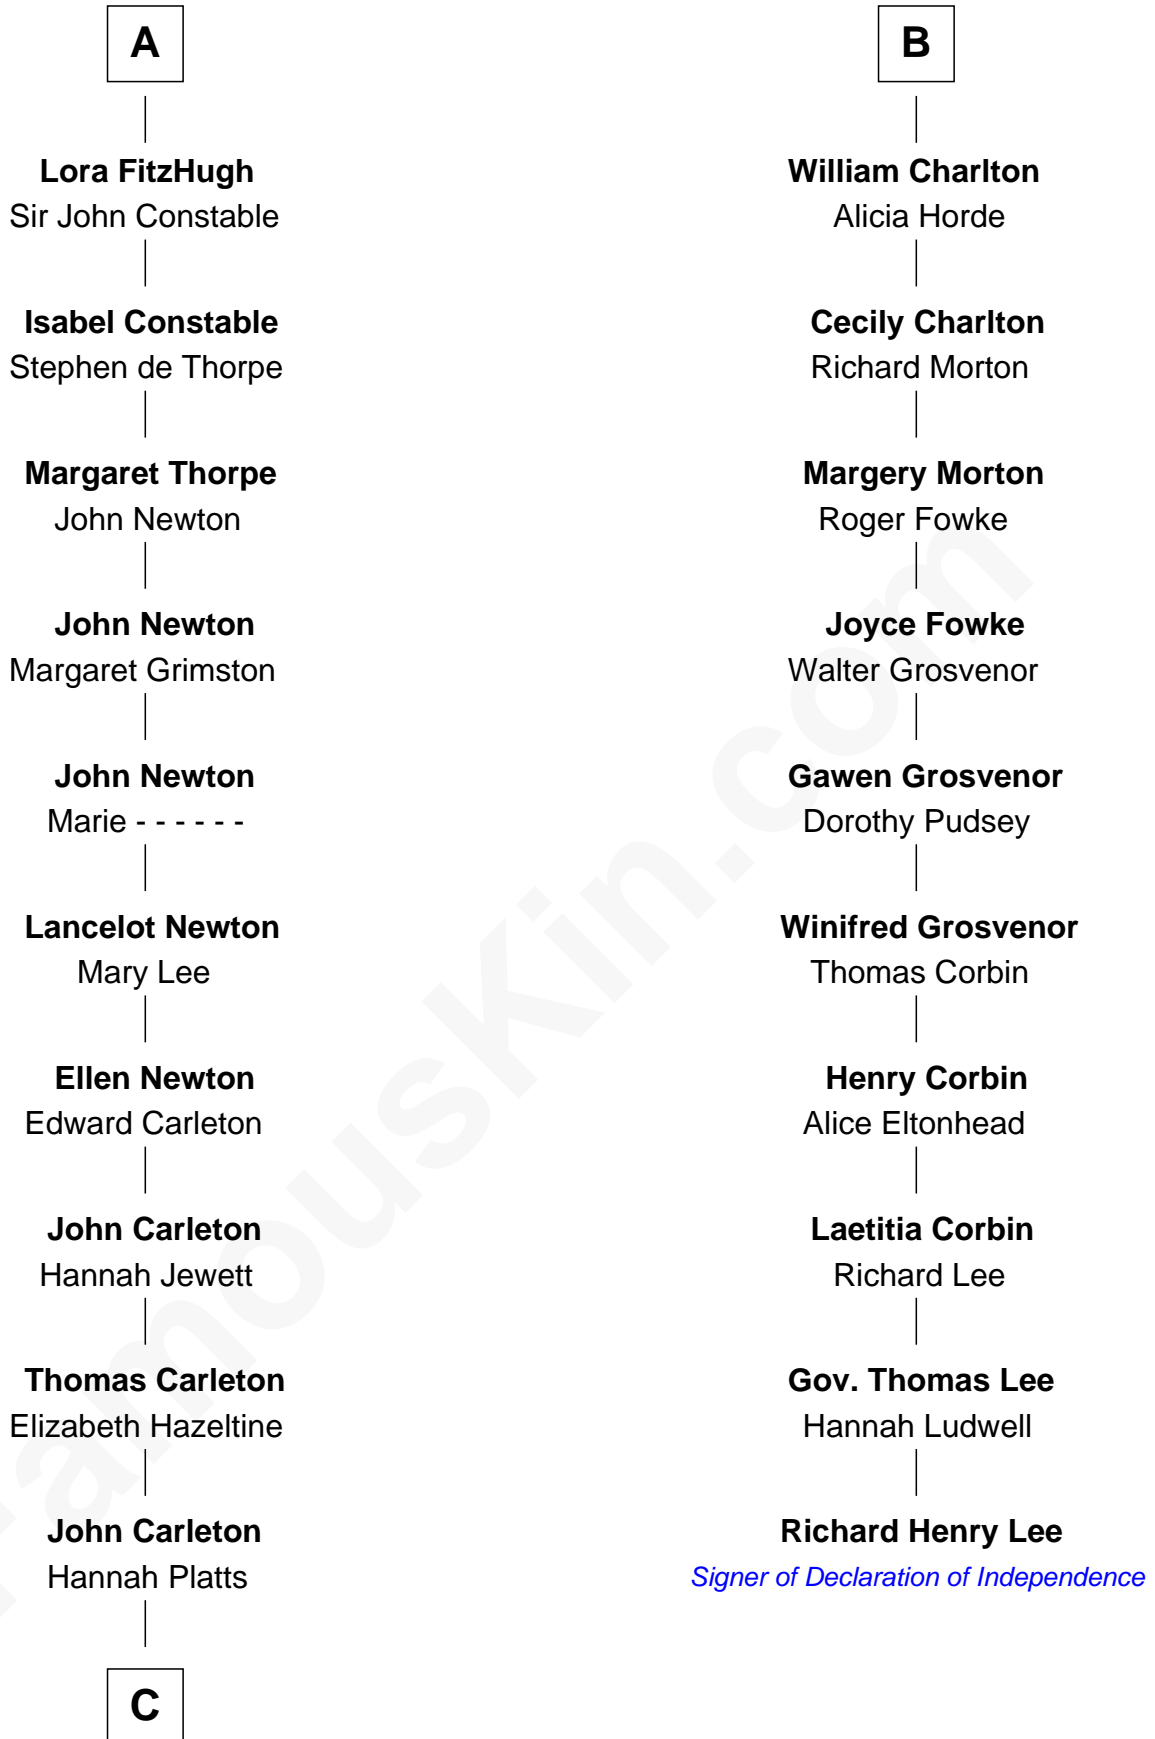

FamousKin.com Relationship Chart of

Charles A. Pillsbury

Co-Founder of C.A. Pillsbury Co.

16th cousin 4 times removed of

Richard Henry Lee

Signer of the Declaration of Independence

Sir Roger de Somery

Nichole d'Aubenev

C

—
Moses Carleton
Margaret Sprake

—
Henry Carleton
Polly Greeley

—
Margaret Sprague Carleton
George Alfred Pillsbury

—
Charles A. Pillsbury
Co-Founder of C.A. Pillsbury Co.

FamousKin.com