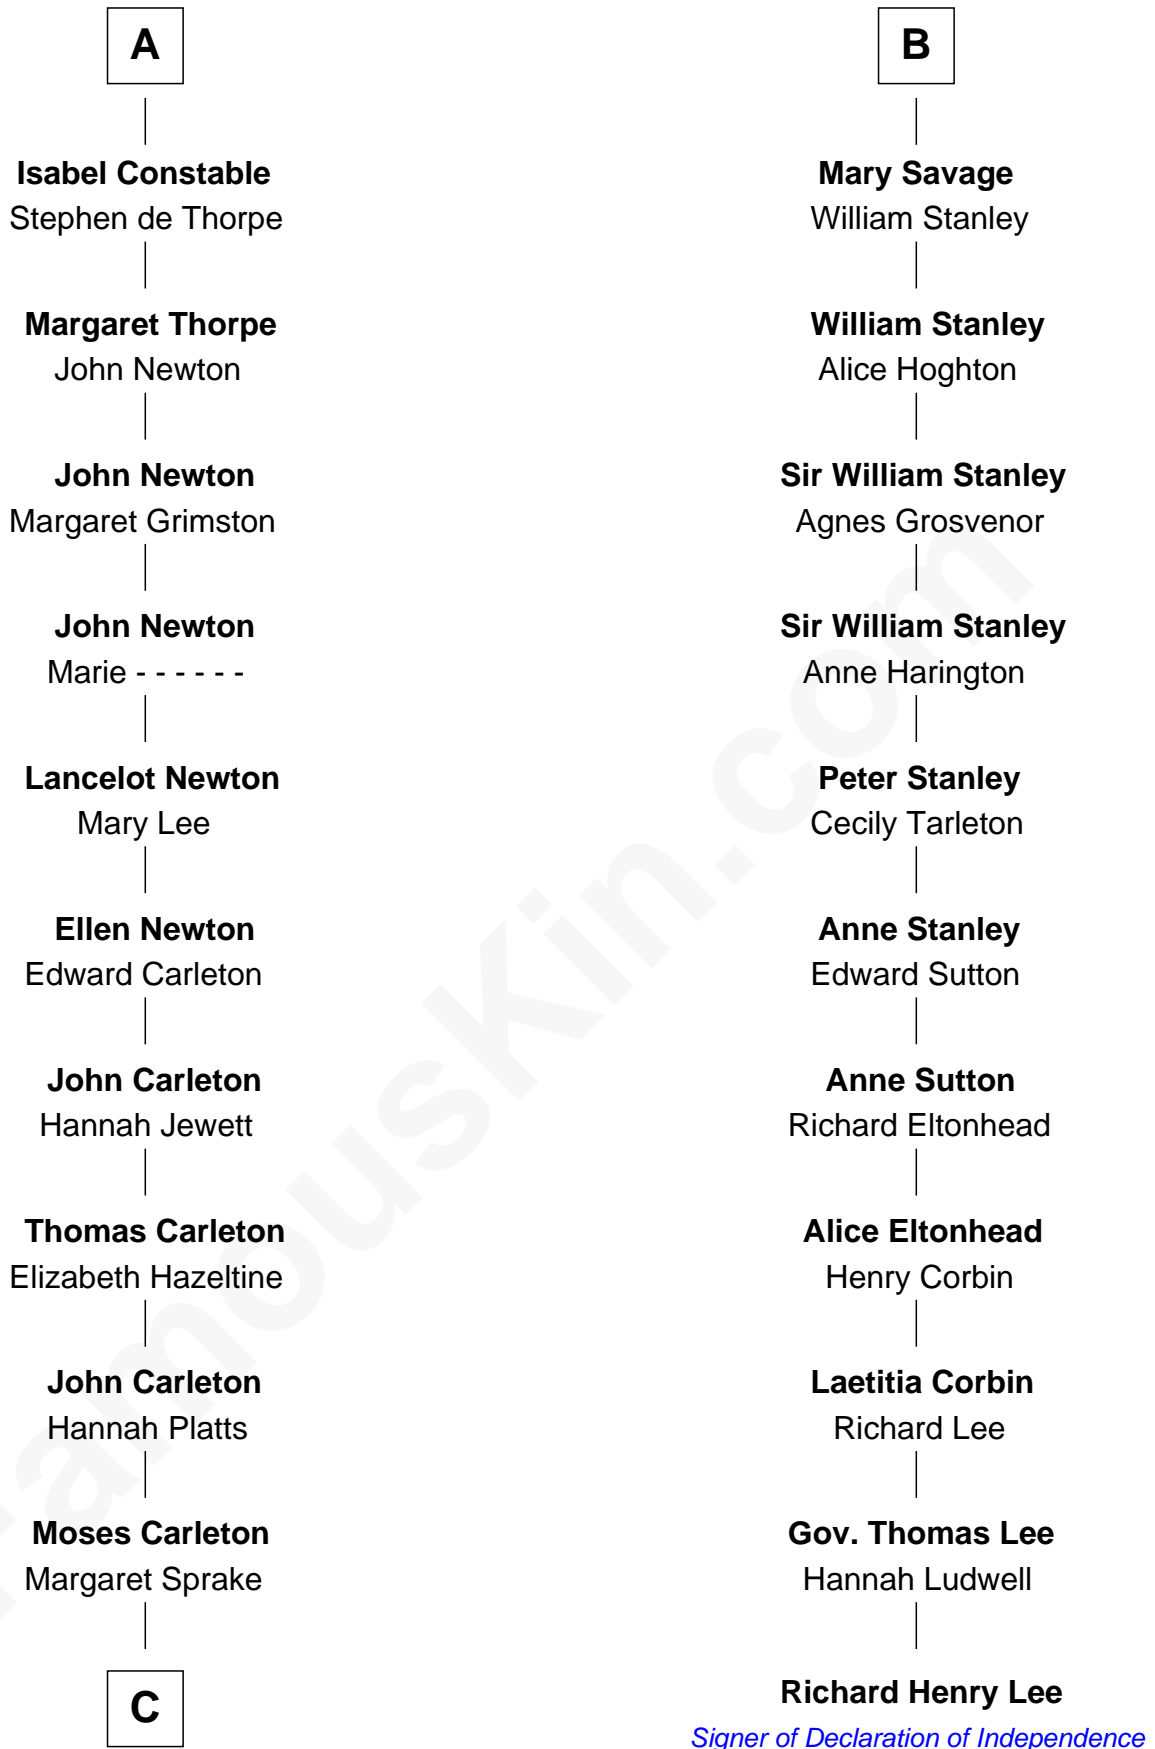

FamousKin.com

Relationship Chart of

Charles A. Pillsbury

Co-Founder of C.A. Pillsbury Co.

17th cousin 2 times removed of

Richard Henry Lee

Signer of the Declaration of Independence

C

Henry Carleton

Polly Greeley

Margaret Sprague Carleton

George Alfred Pillsbury

Charles A. Pillsbury

Co-Founder of C.A. Pillsbury Co.

FamousKin.com