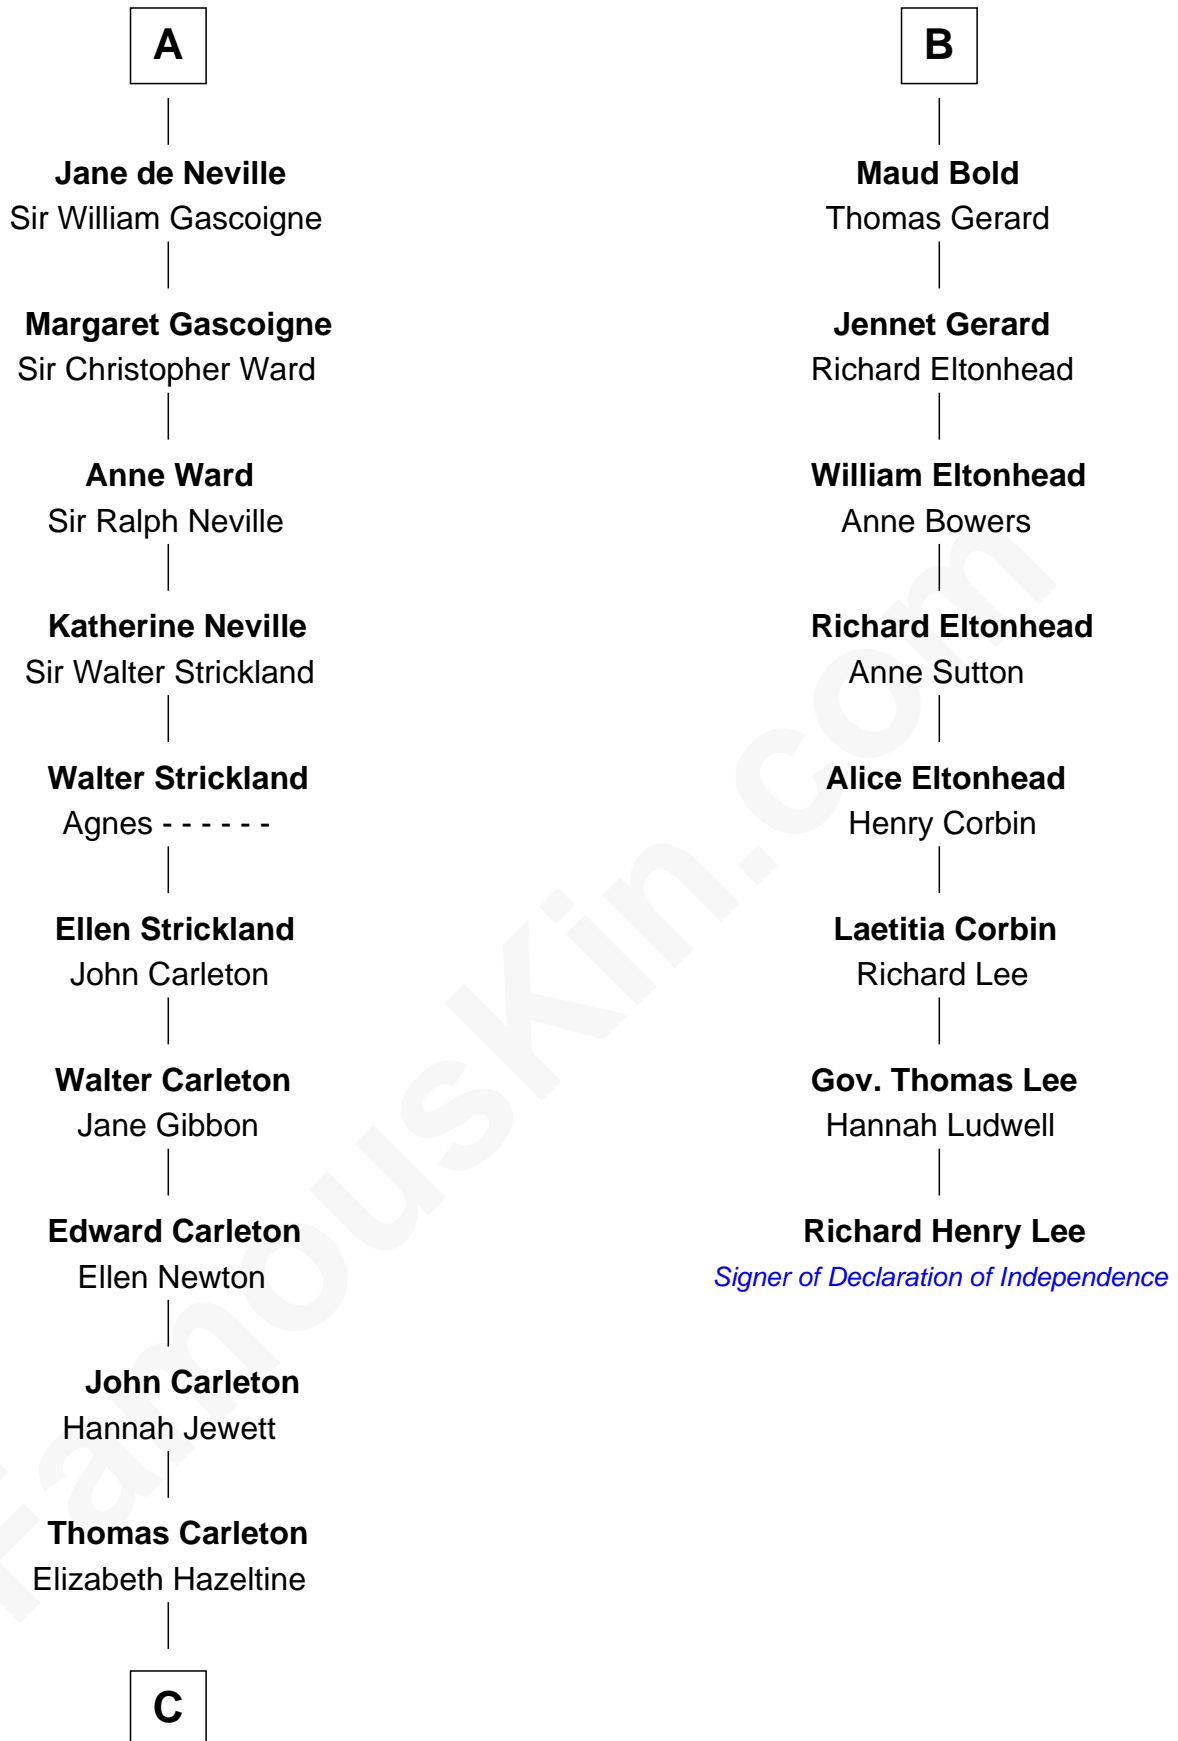

FamousKin.com

Relationship Chart of

Charles A. Pillsbury

Co-Founder of C.A. Pillsbury Co.

14th cousin 7 times removed of

Richard Henry Lee

Signer of the Declaration of Independence

C

—
John Carleton
Hannah Platts

—
Moses Carleton
Margaret Sprake

—
Henry Carleton
Polly Greeley

—
Margaret Sprague Carleton
George Alfred Pillsbury

—
Charles A. Pillsbury
Co-Founder of C.A. Pillsbury Co.