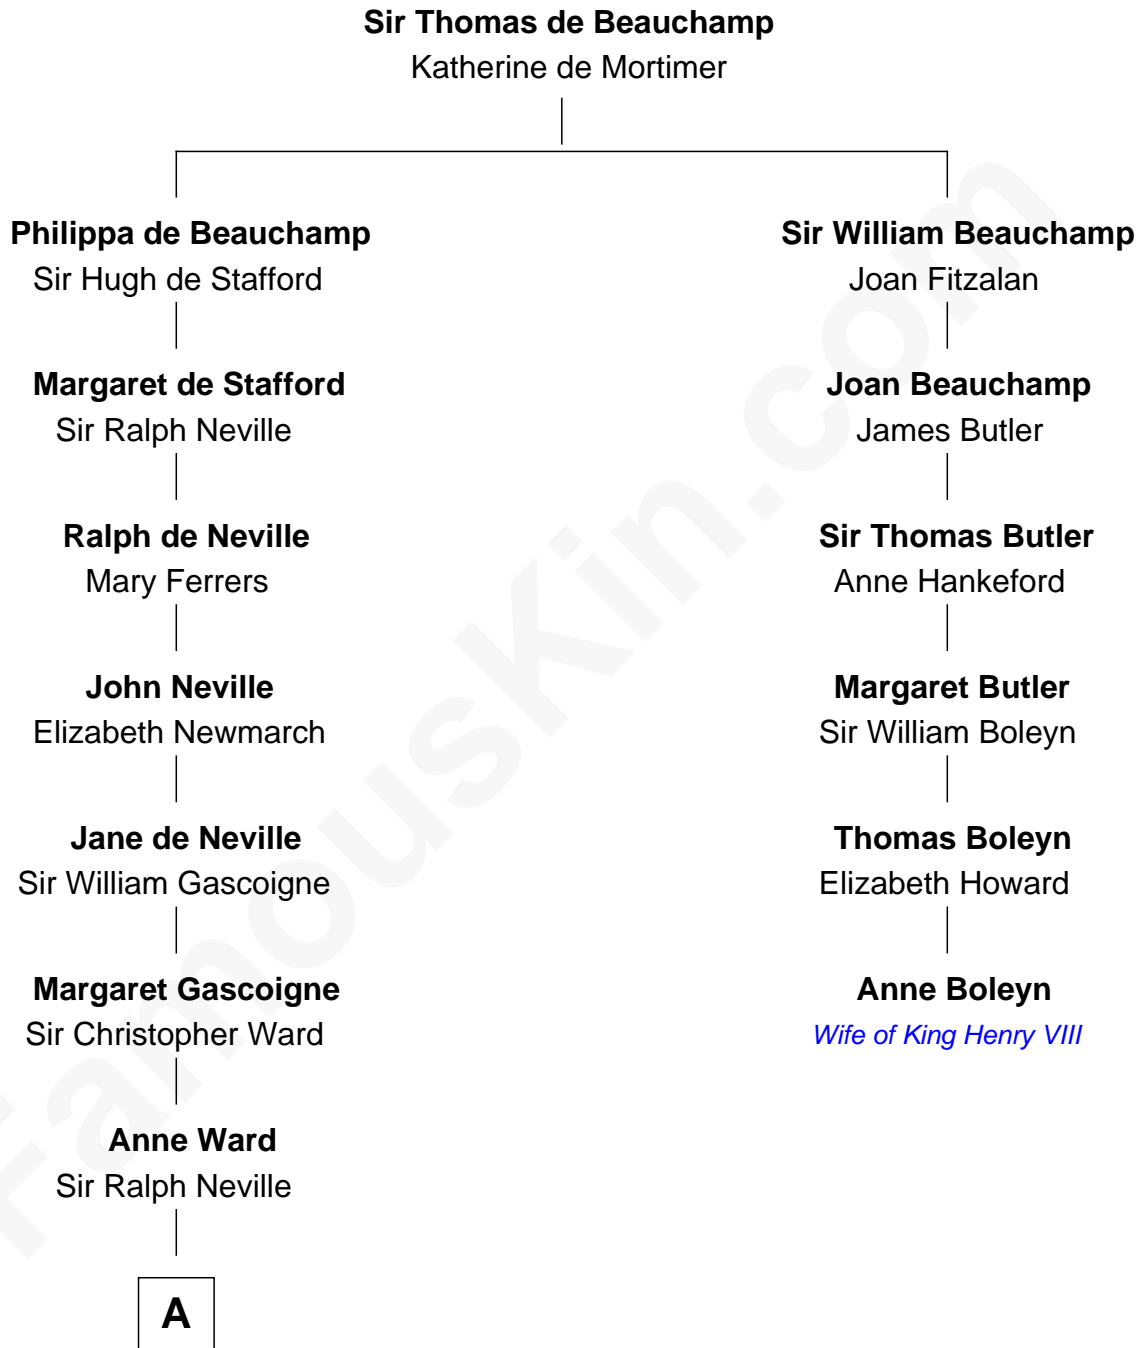

FamousKin.com

Relationship Chart of

Charles A. Pillsbury

Co-Founder of C.A. Pillsbury Co.

5th cousin 13 times removed of

Anne Boleyn

2nd Wife of King Henry VIII

B

—
Margaret Sprague Carleton

George Alfred Pillsbury

—
Charles A. Pillsbury

Co-Founder of C.A. Pillsbury Co.

FamousKin.com