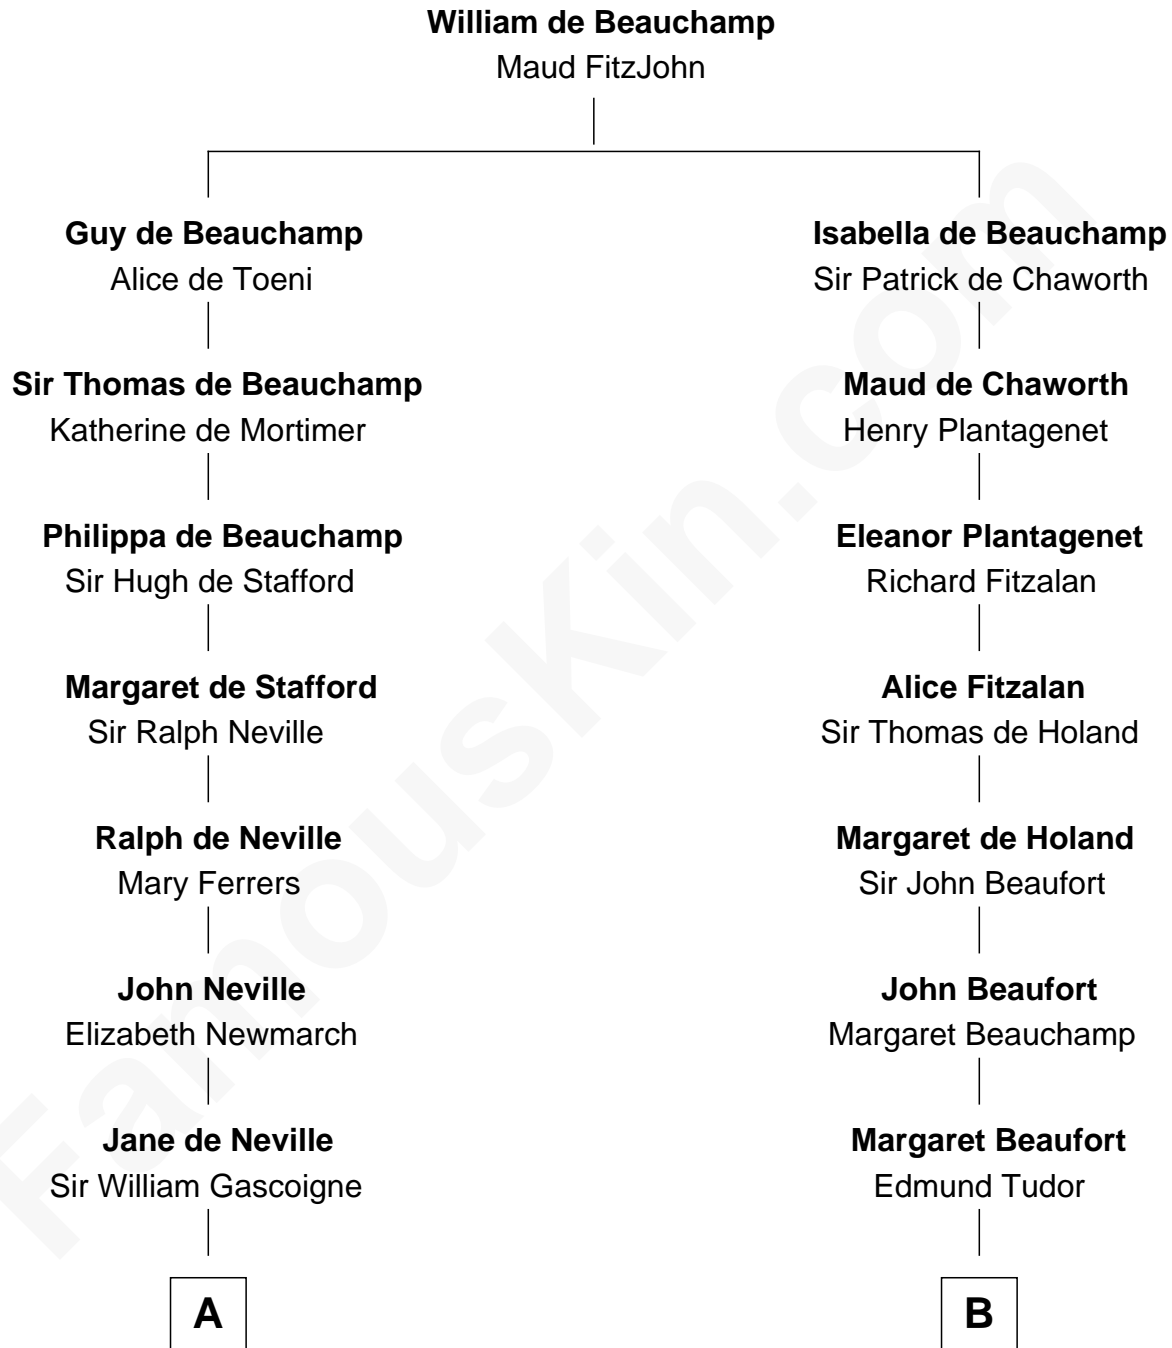

FamousKin.com

Relationship Chart of

Charles A. Pillsbury

Co-Founder of C.A. Pillsbury Co.

8th cousin 12 times removed of

King Henry VIII

King of England

C

—
Moses Carleton
Margaret Sprake

—
Henry Carleton
Polly Greeley

—
Margaret Sprague Carleton
George Alfred Pillsbury

—
Charles A. Pillsbury
Co-Founder of C.A. Pillsbury Co.

FamousKin.com