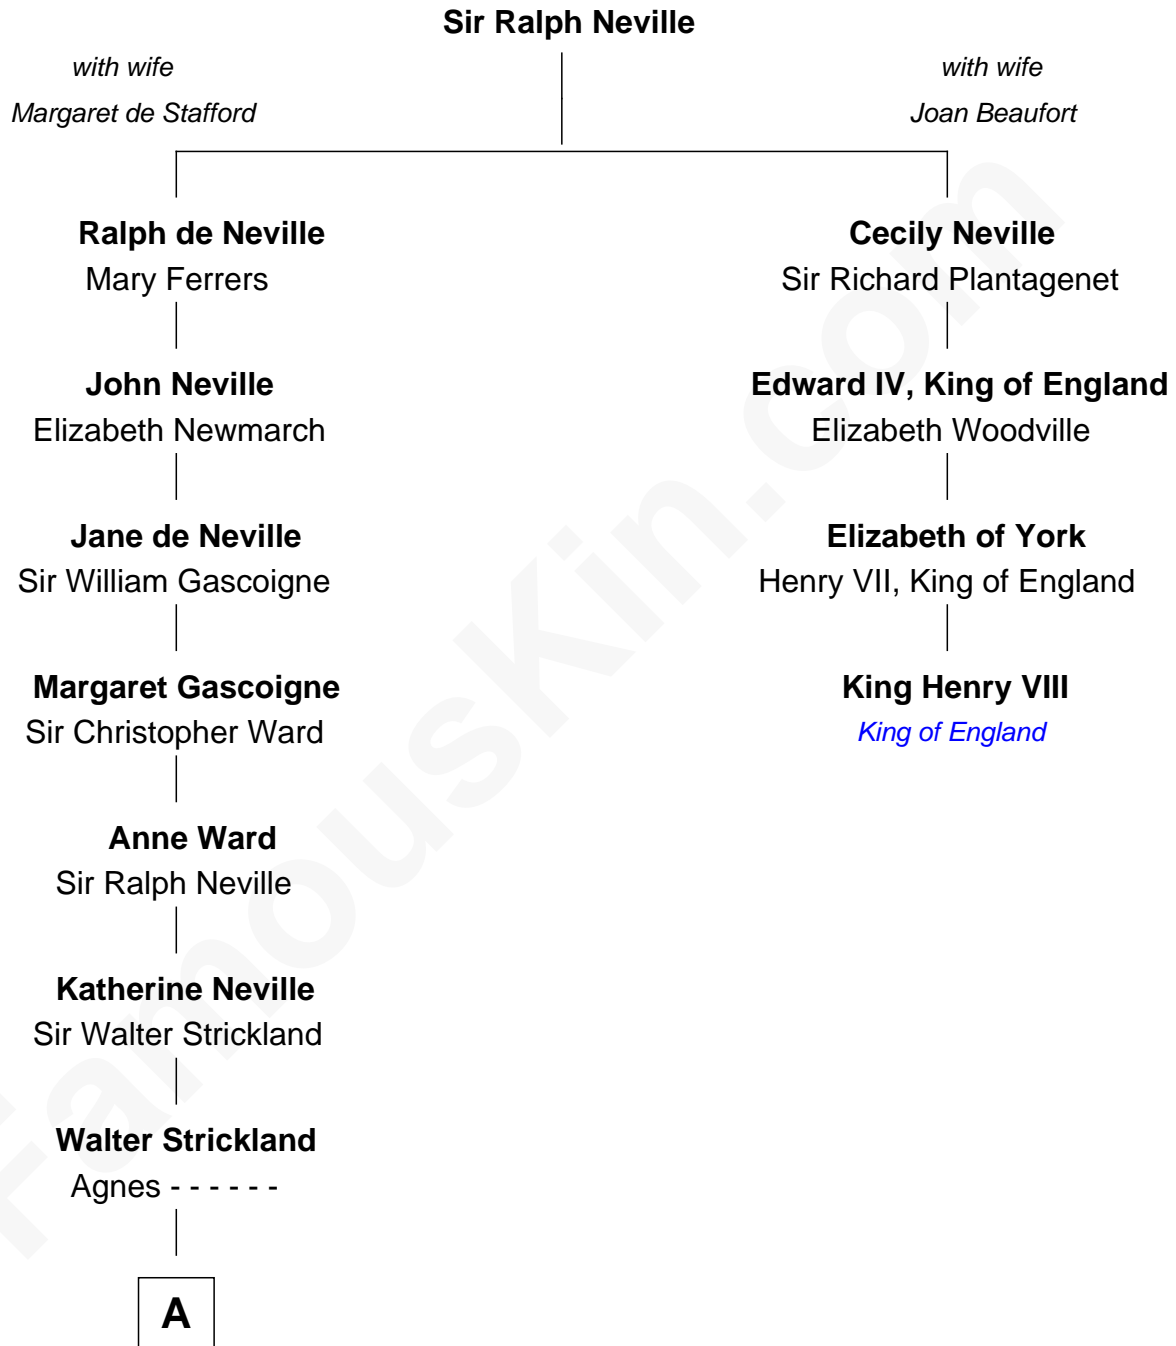

FamousKin.com Relationship Chart of

Charles A. Pillsbury

Co-Founder of C.A. Pillsbury Co.

3rd cousin 13 times removed of

King Henry VIII

King of England

A

—
Ellen Strickland

John Carleton

—
Walter Carleton

Jane Gibbon

—
Edward Carleton

Ellen Newton

—
John Carleton

Hannah Jewett

—
Thomas Carleton