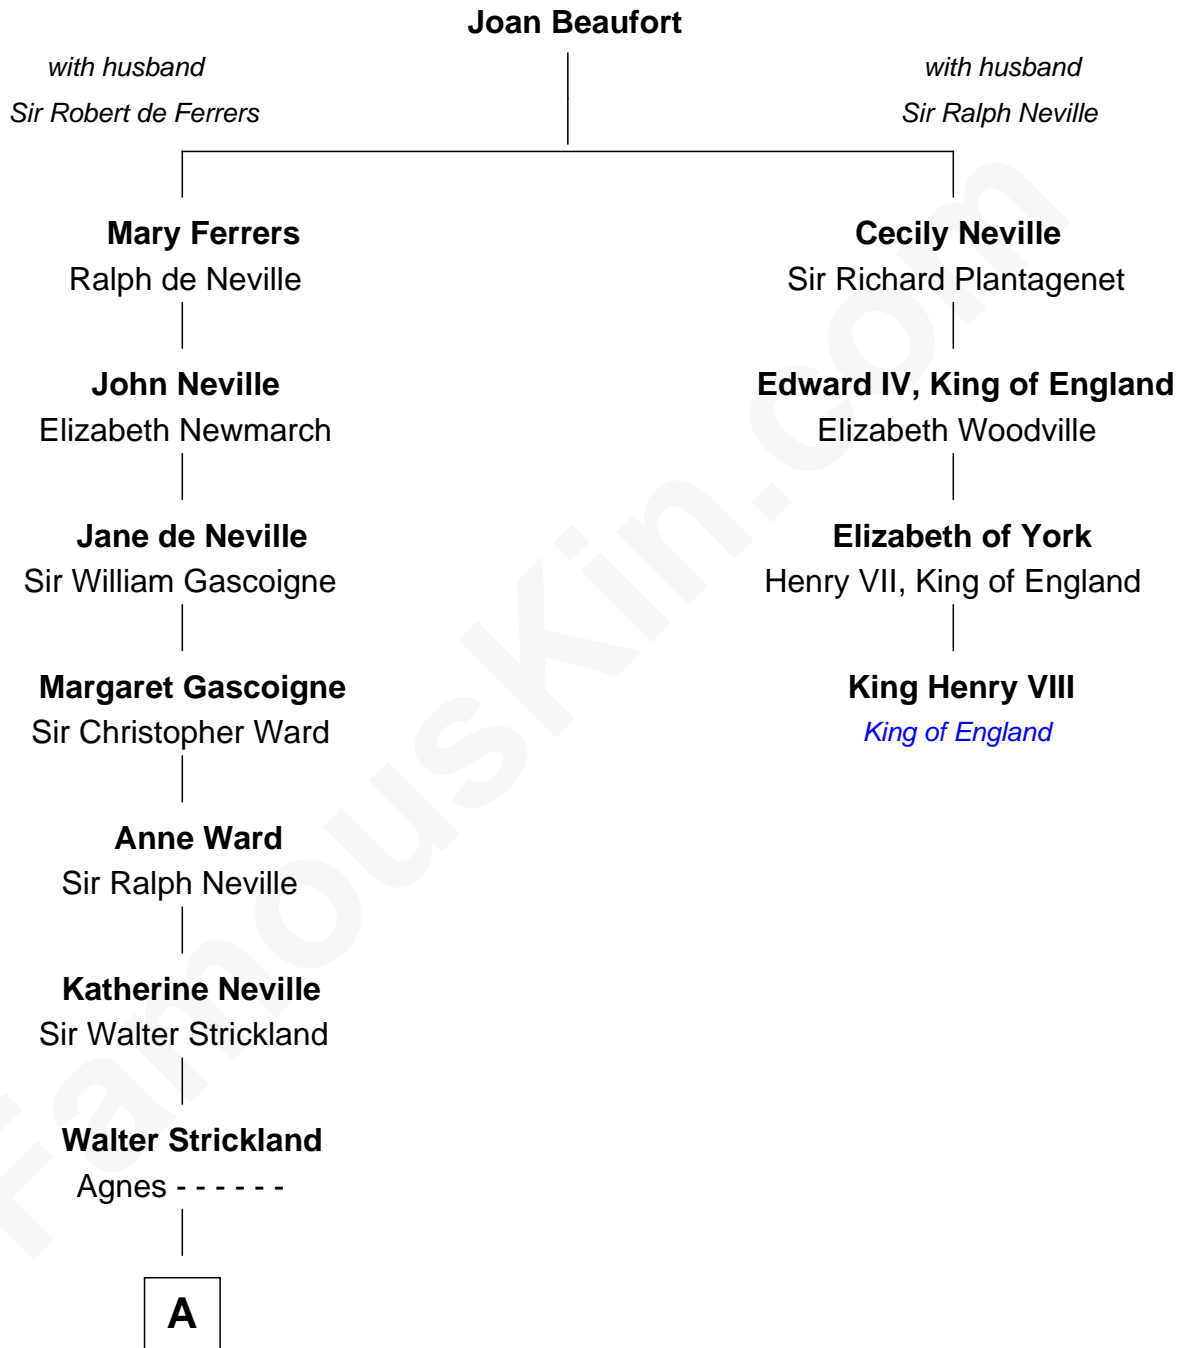

FamousKin.com Relationship Chart of

Charles A. Pillsbury

Co-Founder of C.A. Pillsbury Co.

3rd cousin 13 times removed of

King Henry VIII

King of England

A

Ellen Strickland

John Carleton

Walter Carleton

Jane Gibbon

Edward Carleton

Ellen Newton

John Carleton

Hannah Jewett

Thomas Carleton

Elizabeth Hazeltine

John Carleton

Hannah Platts

Moses Carleton

Margaret Sprake

Henry Carleton

Polly Greeley

Margaret Sprague Carleton