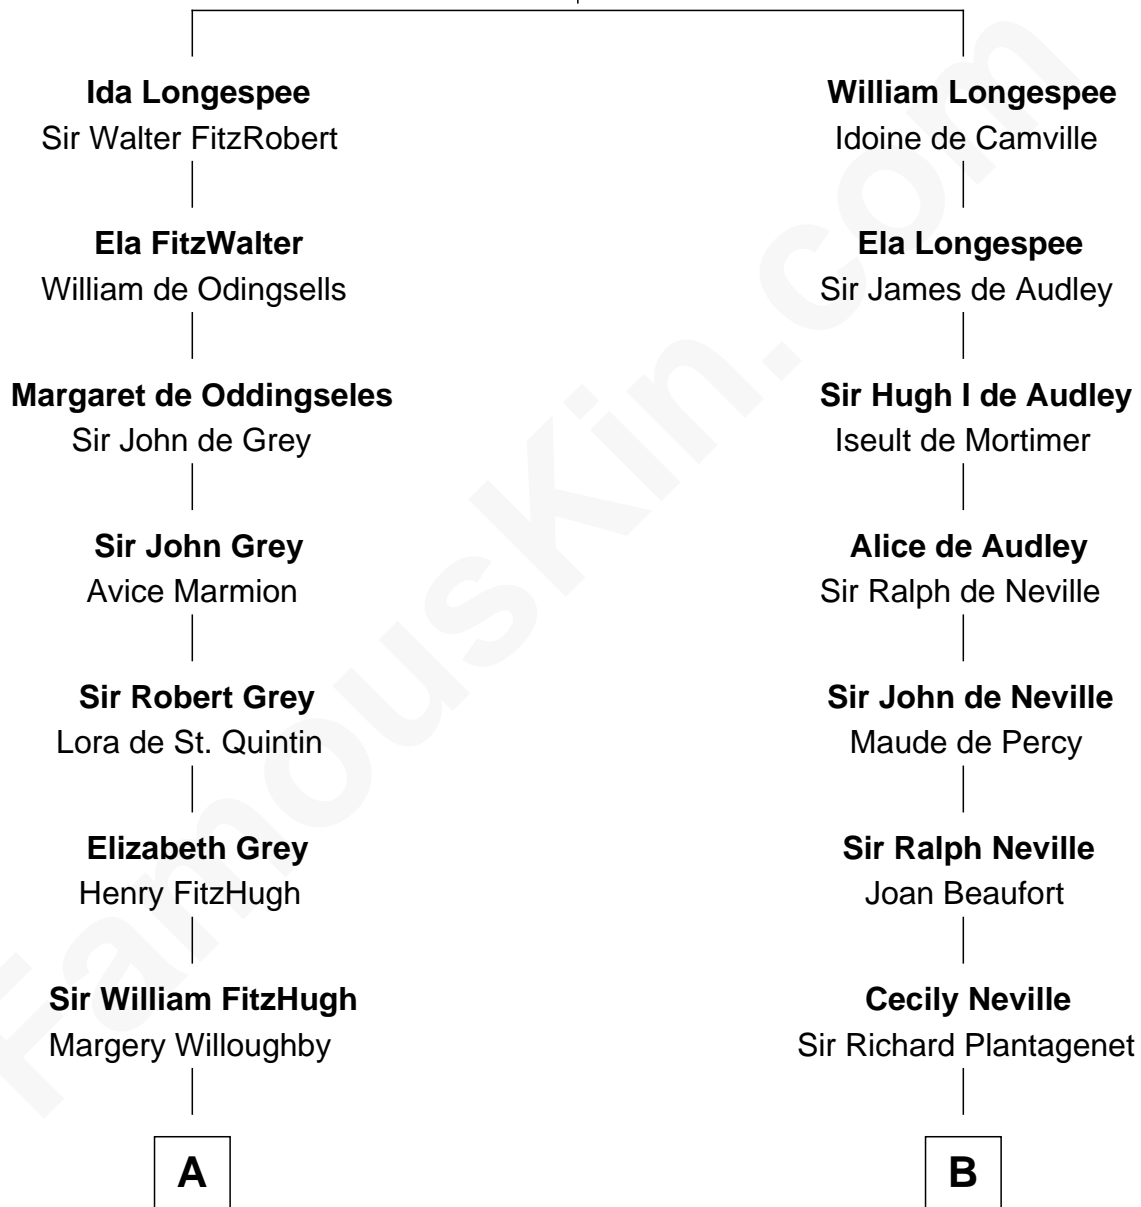

FamousKin.com

Relationship Chart of

Charles A. Pillsbury

Co-Founder of C.A. Pillsbury Co.

9th cousin 11 times removed of

King Henry VIII

King of England

Sir William Longespee

Ela of Salisbury

C

—
Moses Carleton
Margaret Sprake

—
Henry Carleton
Polly Greeley

—
Margaret Sprague Carleton
George Alfred Pillsbury

—
Charles A. Pillsbury
Co-Founder of C.A. Pillsbury Co.

FamousKin.com