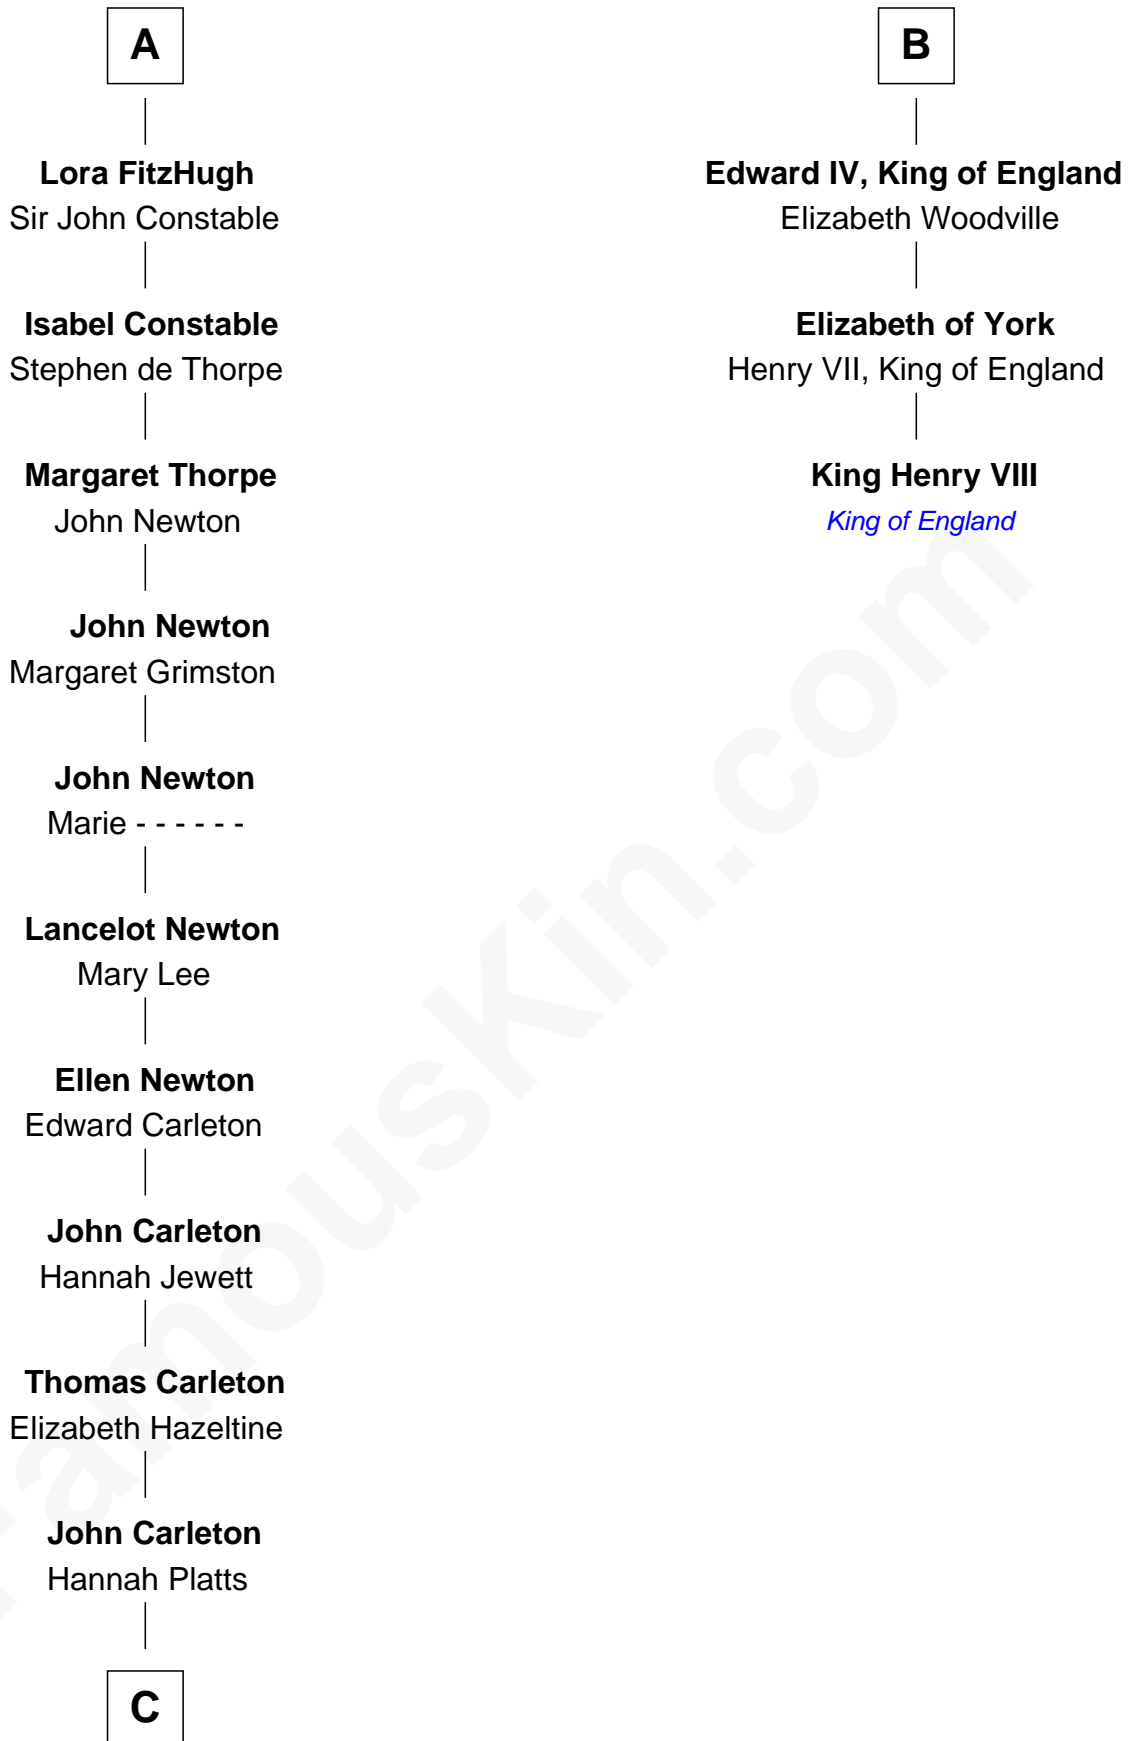

FamousKin.com

Relationship Chart of

Charles A. Pillsbury

Co-Founder of C.A. Pillsbury Co.

9th cousin 11 times removed of

King Henry VIII

King of England

Sir William Longespee

Ela of Salisbury

C

—
Moses Carleton
Margaret Sprake

—
Henry Carleton
Polly Greeley

—
Margaret Sprague Carleton
George Alfred Pillsbury

—
Charles A. Pillsbury
Co-Founder of C.A. Pillsbury Co.

FamousKin.com