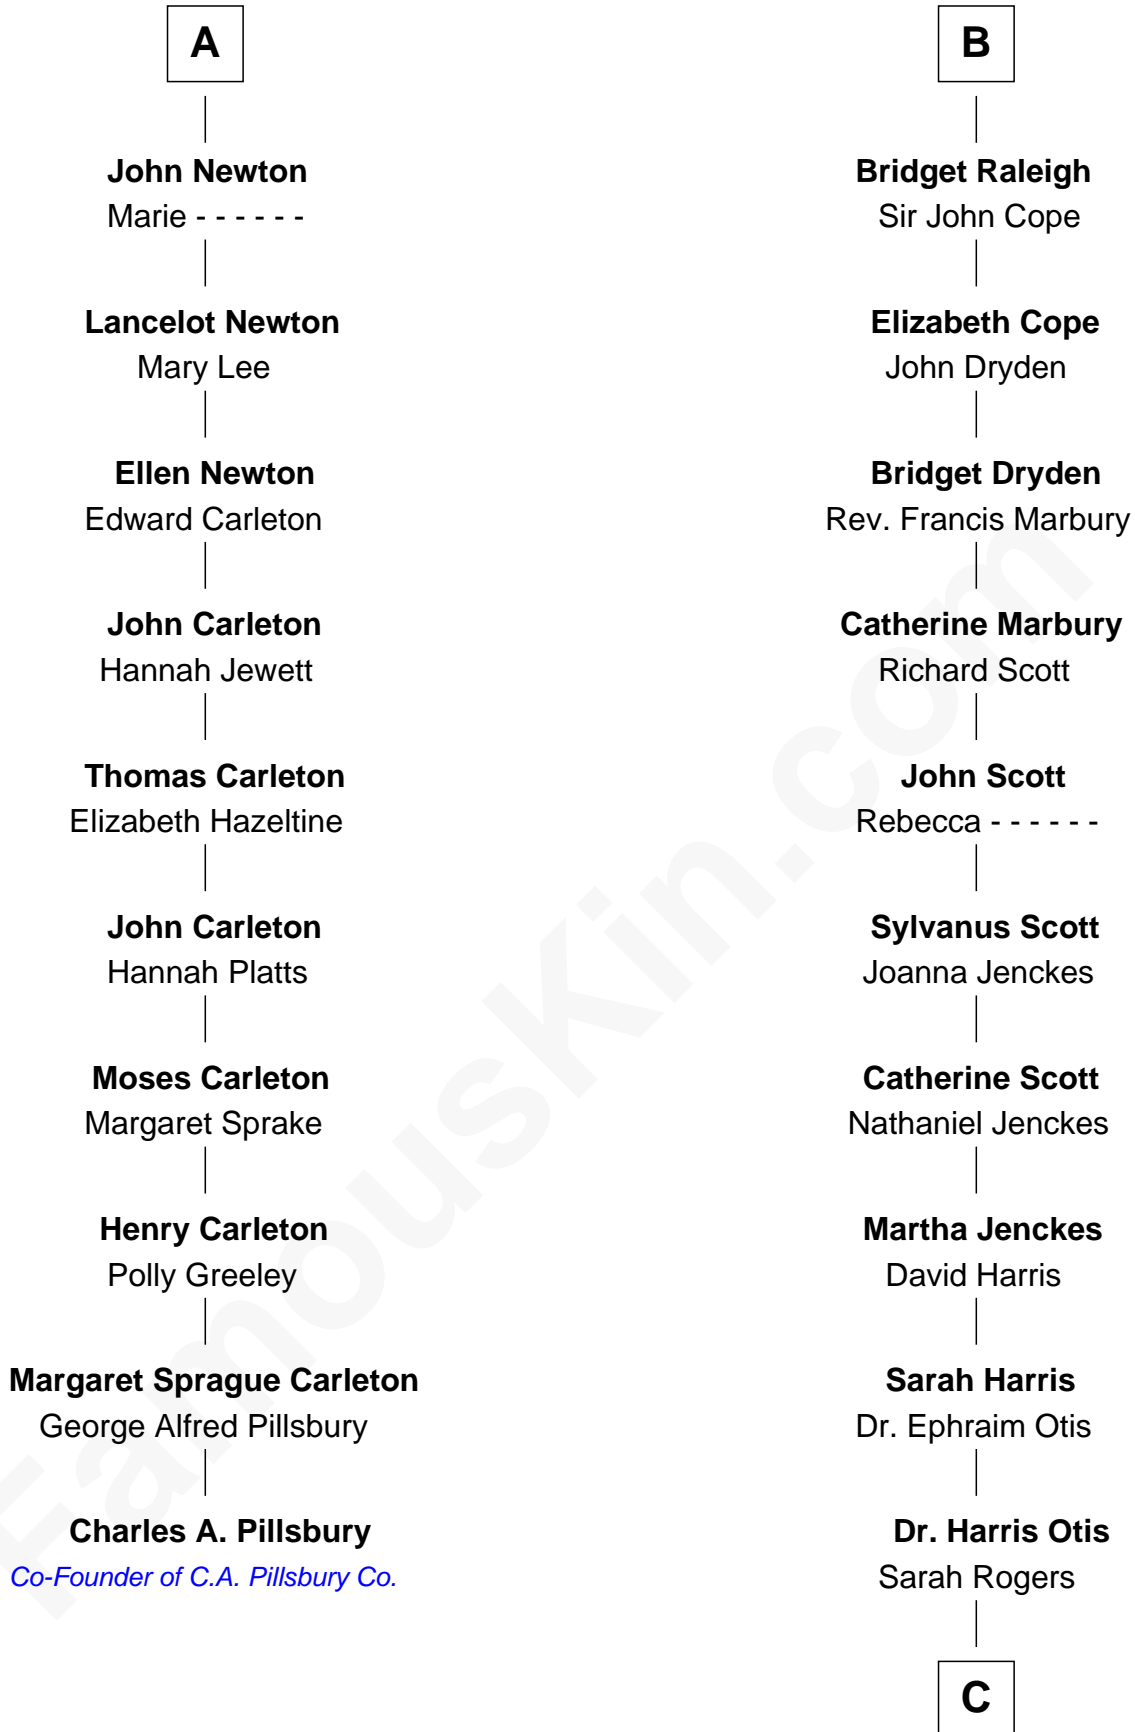

# FamousKin.com Relationship Chart of

**Charles A. Pillsbury**

*Co-Founder of C.A. Pillsbury Co.*

**16th cousin 4 times removed of**

**Willis Carrier**

*Inventor of Air Conditioning*

**Edmund Fitzalan**

Alice de Warenne

**C**

—  
**Lydia Otis**

Thomas Button

—  
**Ann Elizabeth Button**

David Joy Haviland

—  
**Elizabeth R. Haviland**

Duane Williams Carrier

—  
**Willis Carrier**