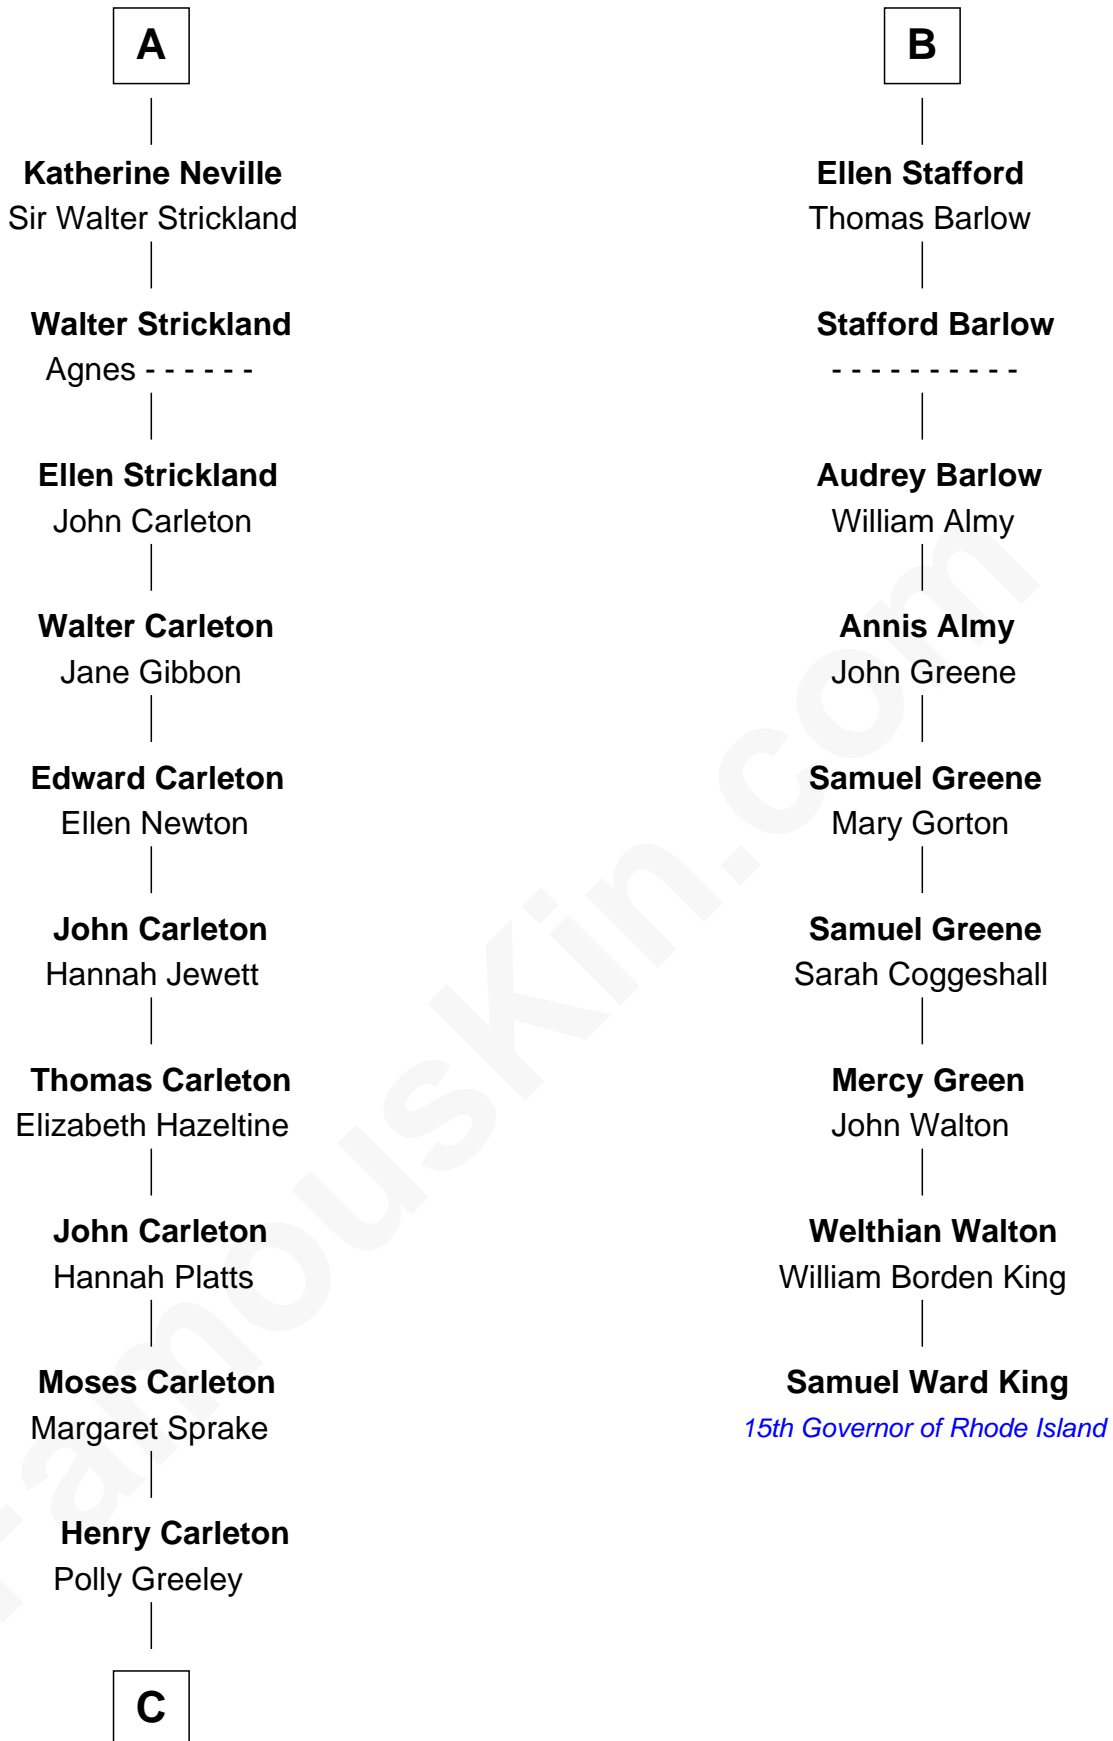

FamousKin.com

Relationship Chart of

Charles A. Pillsbury

Co-Founder of C.A. Pillsbury Co.

15th cousin 3 times removed of

Samuel Ward King

15th Governor of Rhode Island

C