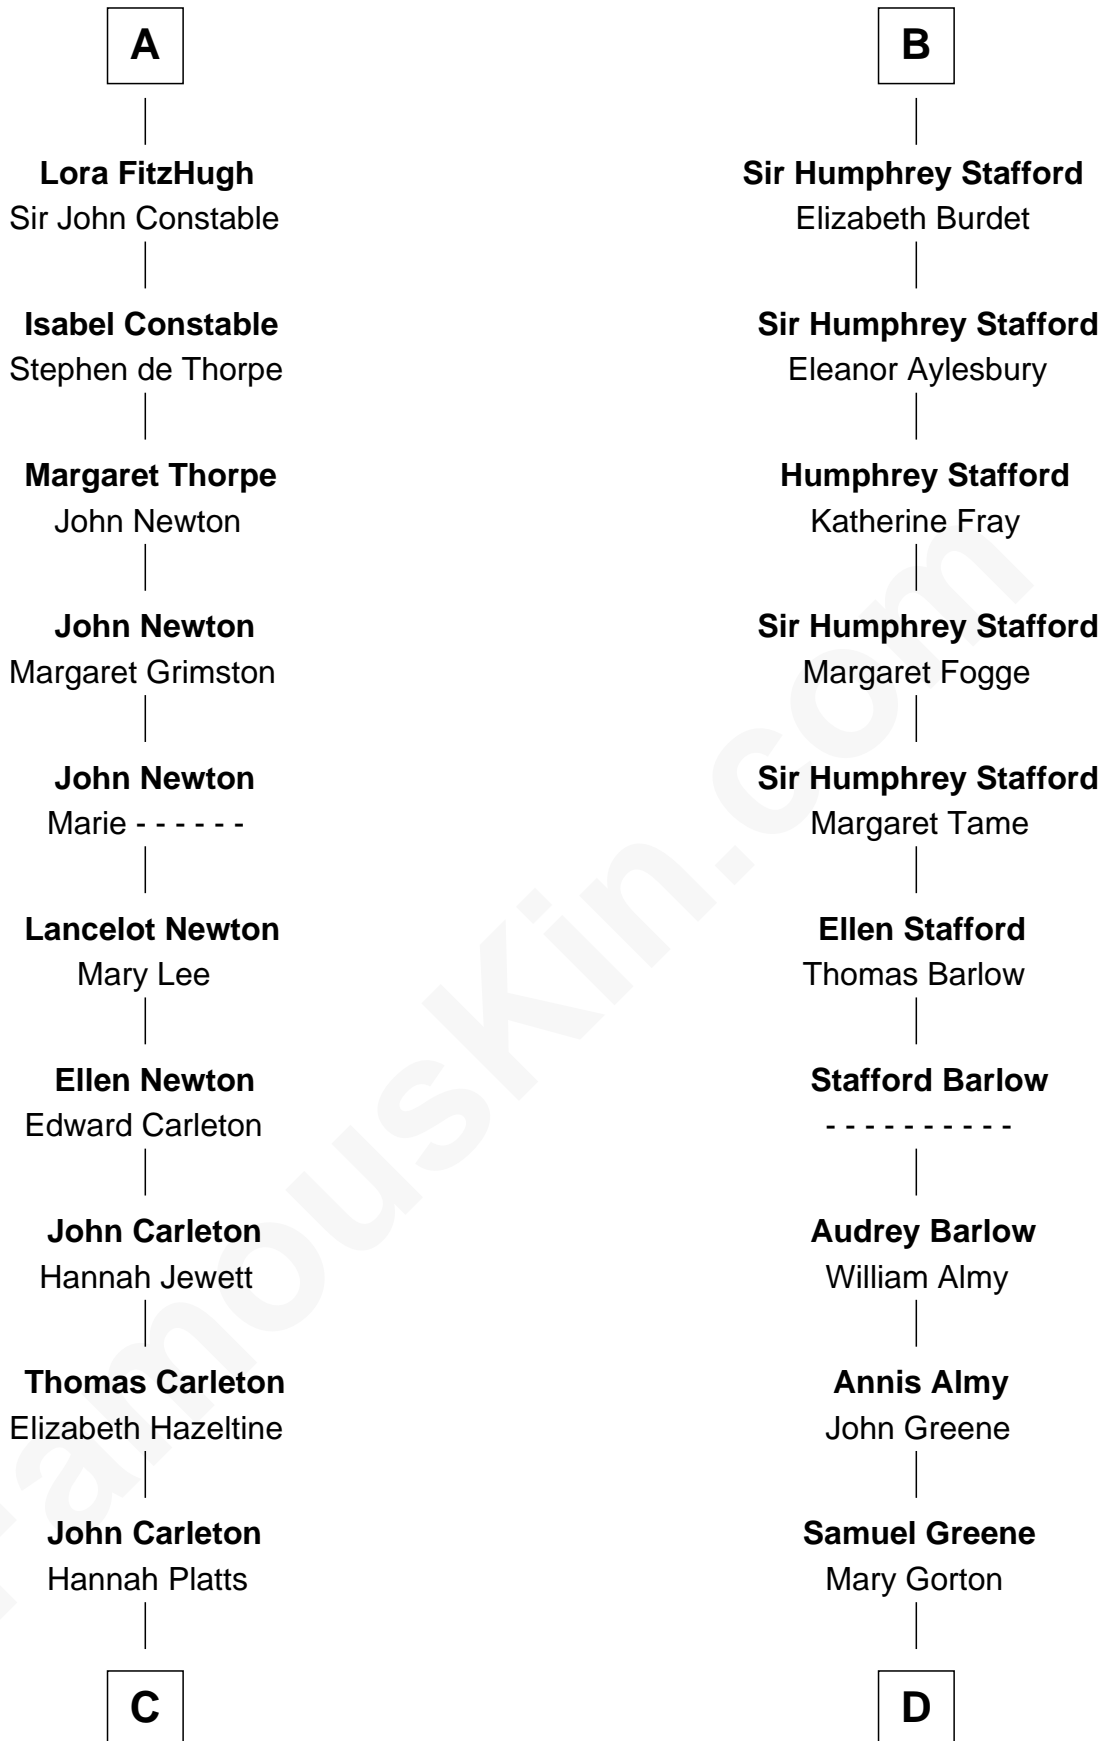

FamousKin.com

Relationship Chart of

Charles A. Pillsbury

Co-Founder of C.A. Pillsbury Co.

20th cousin of

Samuel Ward King

15th Governor of Rhode Island

Sir William Longespee

Ela of Salisbury

C

Moses Carleton
Margaret Sprake

Henry Carleton
Polly Greeley

Margaret Sprague Carleton
George Alfred Pillsbury

Charles A. Pillsbury
Co-Founder of C.A. Pillsbury Co.

D

Samuel Greene
Sarah Coggeshall

Mercy Green
John Walton

Welthian Walton
William Borden King

Samuel Ward King
15th Governor of Rhode Island