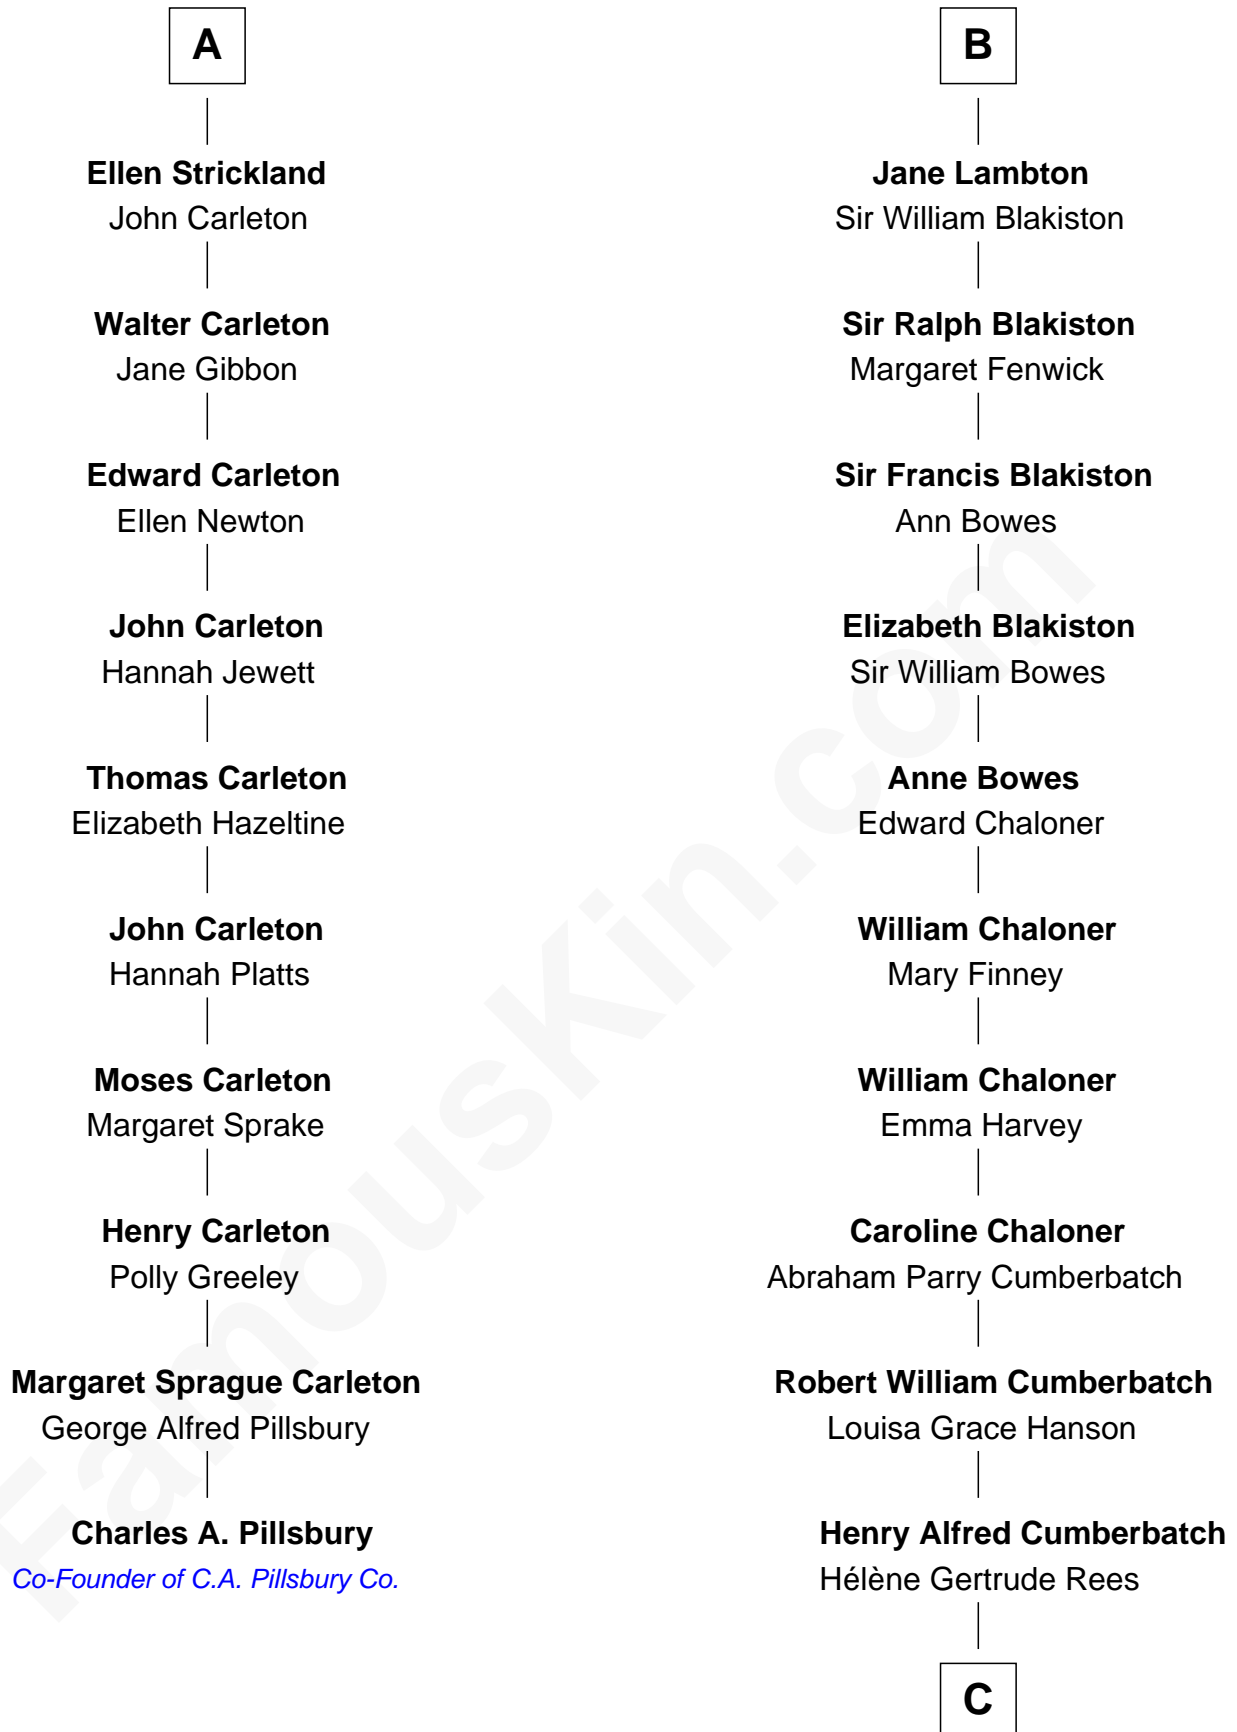

# FamousKin.com Relationship Chart of

**Charles A. Pillsbury**

*Co-Founder of C.A. Pillsbury Co.*

**16th cousin 3 times removed of**

**Benedict Cumberbatch**

*Movie, Television and Stage Actor*

**Sir Robert de Ferrers**

Joan Beaufort

C

**Henry Carlton Cumberbatch**

Pauline Ellen Laing Congdon

**Timothy Carlton Congdon Cumberbatch**

Wanda Ventham

**Benedict Cumberbatch**

*Movie, Television and Stage Actor*