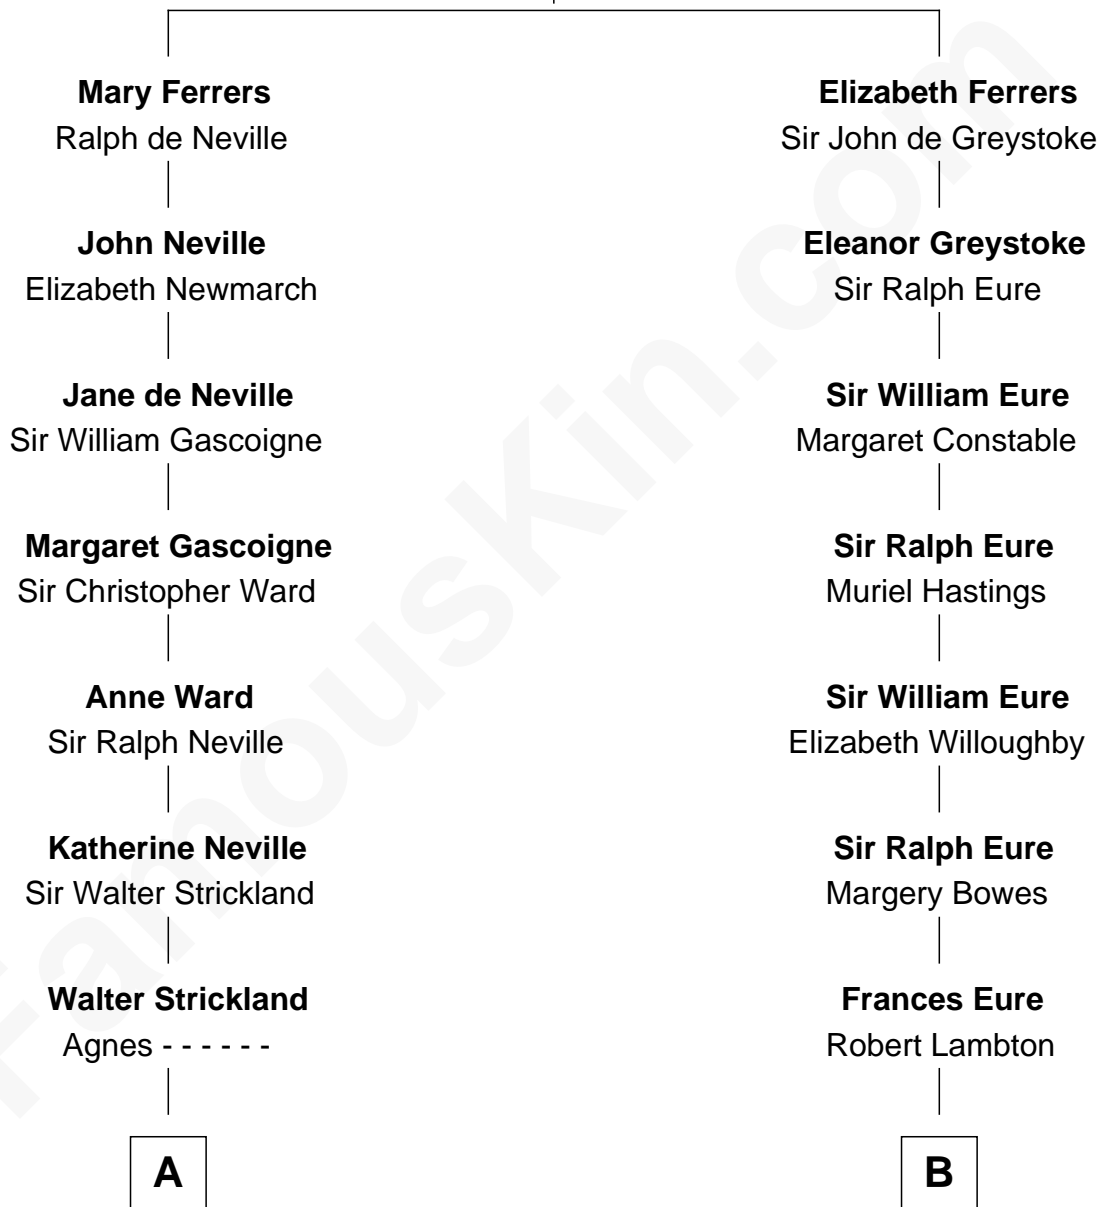

# FamousKin.com Relationship Chart of

**Charles A. Pillsbury**

*Co-Founder of C.A. Pillsbury Co.*

**16th cousin 3 times removed of**

**Benedict Cumberbatch**

*Movie, Television and Stage Actor*

**Sir Robert de Ferrers**

Joan Beaufort

C

**Henry Carlton Cumberbatch**

Pauline Ellen Laing Congdon

**Timothy Carlton Congdon Cumberbatch**

Wanda Ventham

**Benedict Cumberbatch**

*Movie, Television and Stage Actor*