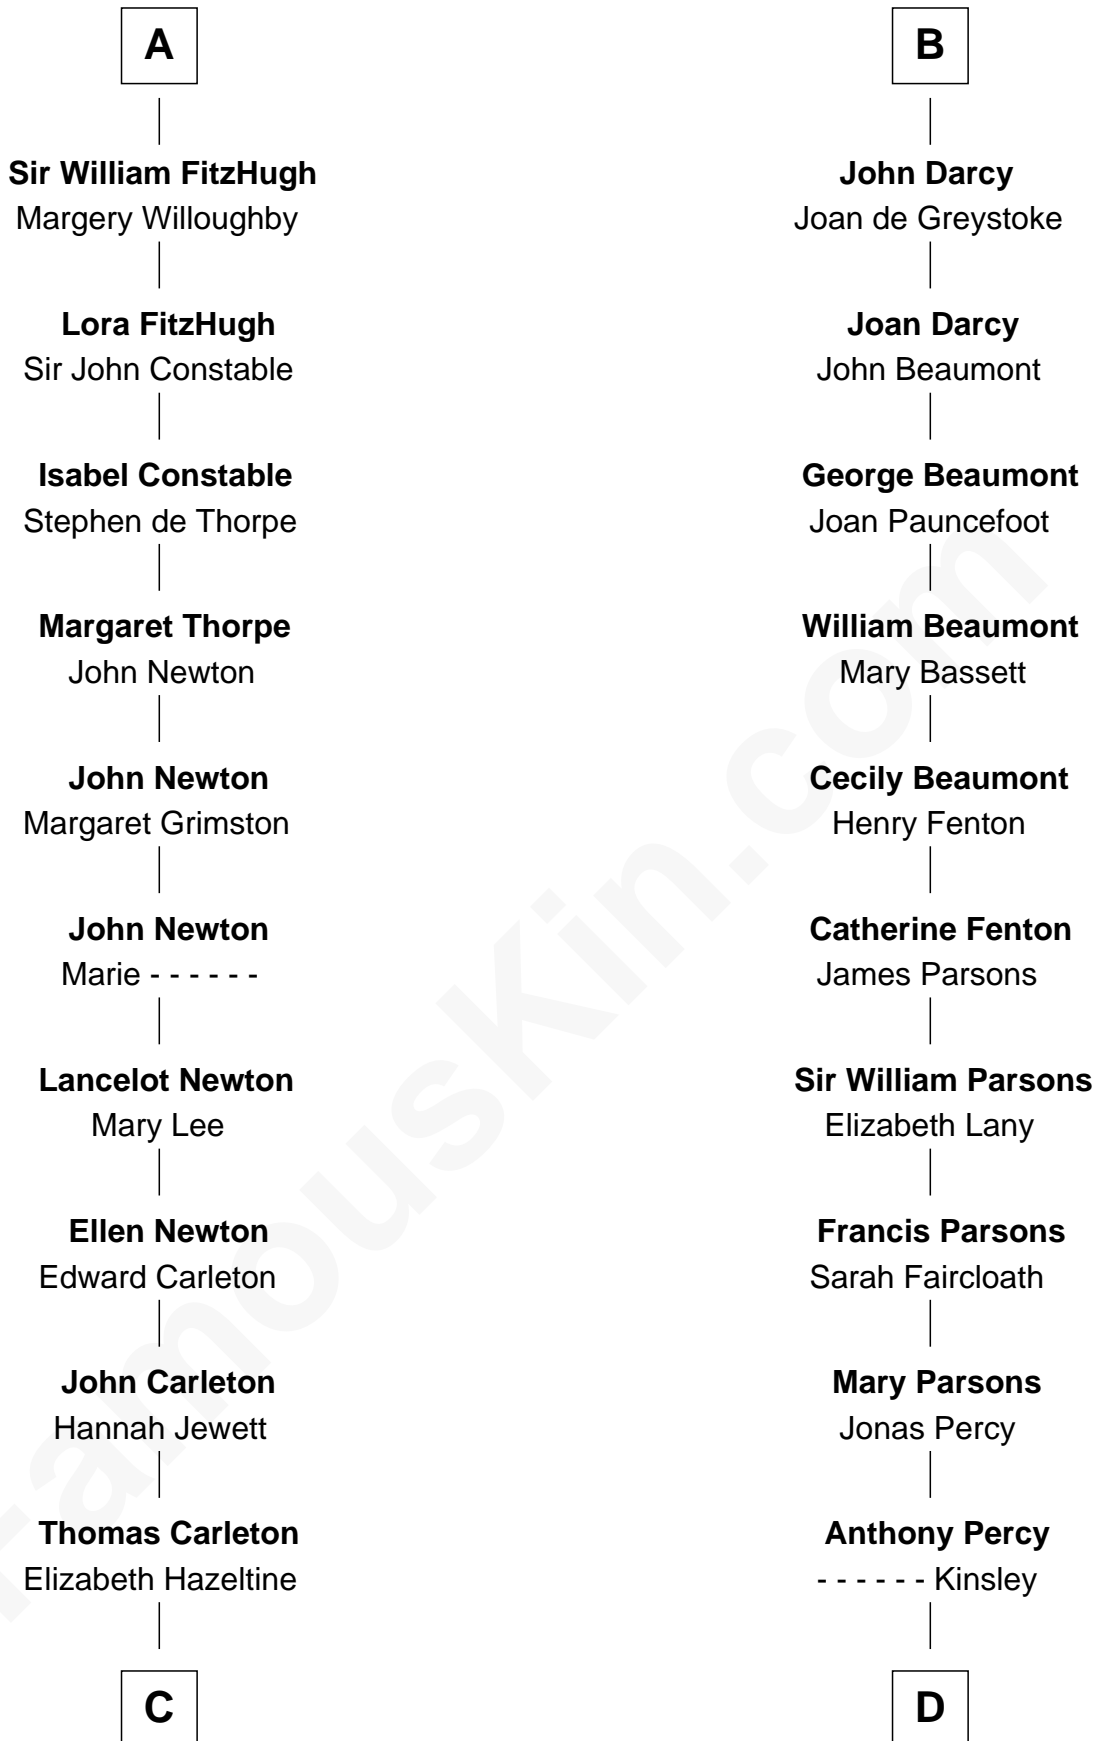

FamousKin.com Relationship Chart of

Charles A. Pillsbury

Co-Founder of C.A. Pillsbury Co.

21st cousin of

Sir Arthur Conan Doyle

Author, "Sherlock Holmes"

John, King of England

C

John Carleton
Hannah Platts

Moses Carleton
Margaret Sprake

Henry Carleton
Polly Greeley

Margaret Sprague Carleton
George Alfred Pillsbury

Charles A. Pillsbury
Co-Founder of C.A. Pillsbury Co.

D

Mary Percy
Rev. Dr. Richard Pack